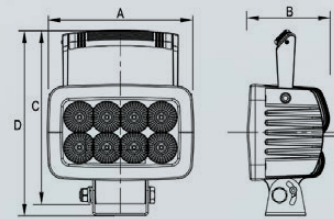

WORK UTILITY LIGHTS

SWIVEL LED

SM LED WORK UTILITY LIGHT / POWER OUTPUT: 40 WATTS

- Dimensions: 5.7" x 4.7"
- 5W Osram LED Chips
- Strong Magnetic base
- Light swivels and pivots for quick repositioning
- Dust and moisture resistant lens
- Raw Lumens: 3,984
- Includes mounting hardware
- Includes 12v vehicle connector
- Limited lifetime warranty
- Available in Flood beam

9' CONNECTOR CORD

PART NO.	POWER OUTPUT	BEAM TYPE	LEDS	FACE SIZE	AMP DRAW 12V	RAW LUMENS	BEAM DISTANCE	OPERATING VOLTAGE
09-12238B	40	Flood	8 x 5W Osram	5.7"	3.3	3984	229	10V-36V

CONVENIENT ON/OFF BUTTON

HANDLE TUCKS IN SECURELY

— BEAM PATTERN —

A	B	C	D
5.7 in.	3.2 in.	6.7 in.	7.2 in.