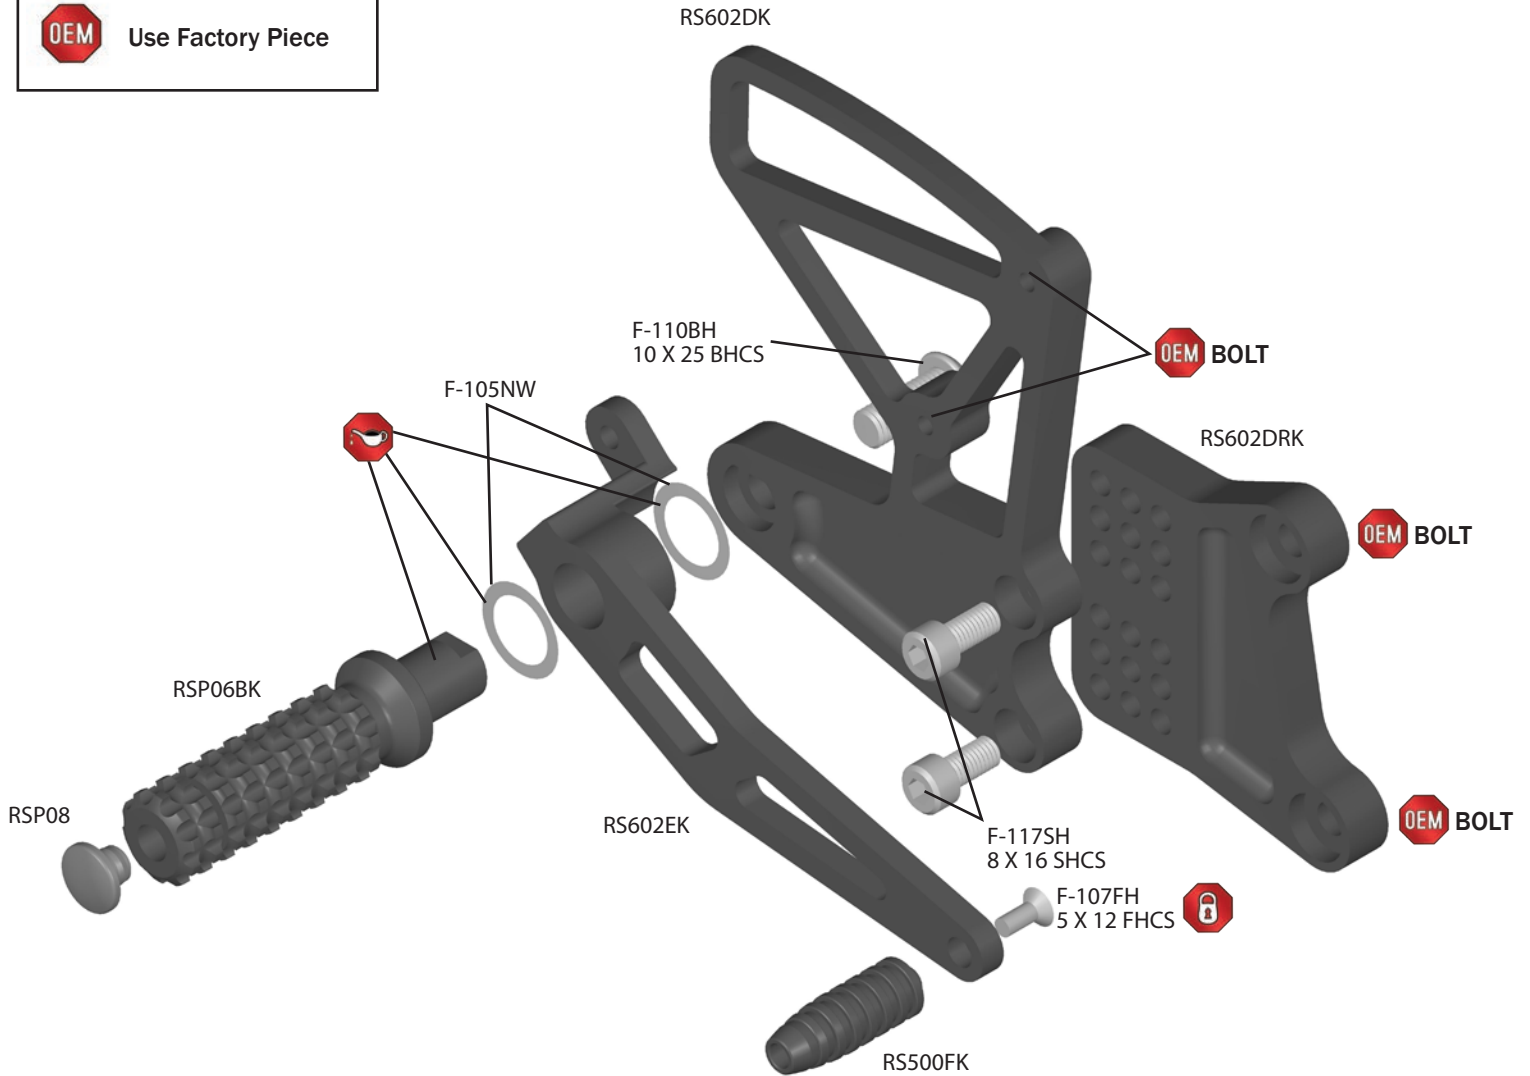

RS602 INSTRUCTIONS

TO BE INSTALLED BY A CERTIFIED MECHANIC ONLY | FOR RACE USE ONLY

SHIFT SIDE EXPLODED VIEW

FOR: YAMAHA R6 03-05 / R6S 06-09 ADJUSTABLE

INDEX

Lubricate

Red Thread Lock

DO NOT Overtighten

Use Factory Piece

RS602 INSTRUCTIONS

TO BE INSTALLED BY A CERTIFIED MECHANIC ONLY | FOR RACE USE ONLY

SHIFT SIDE EXPLODED VIEW

FOR: YAMAHA R6 03-05 / R6S 06-09 ADJUSTABLE

INDEX

-  Lubricate
-  Red Thread Lock
-  DO NOT Overtighten
-  Use Factory Piece

Learn more about motorcycle rear sets we have.