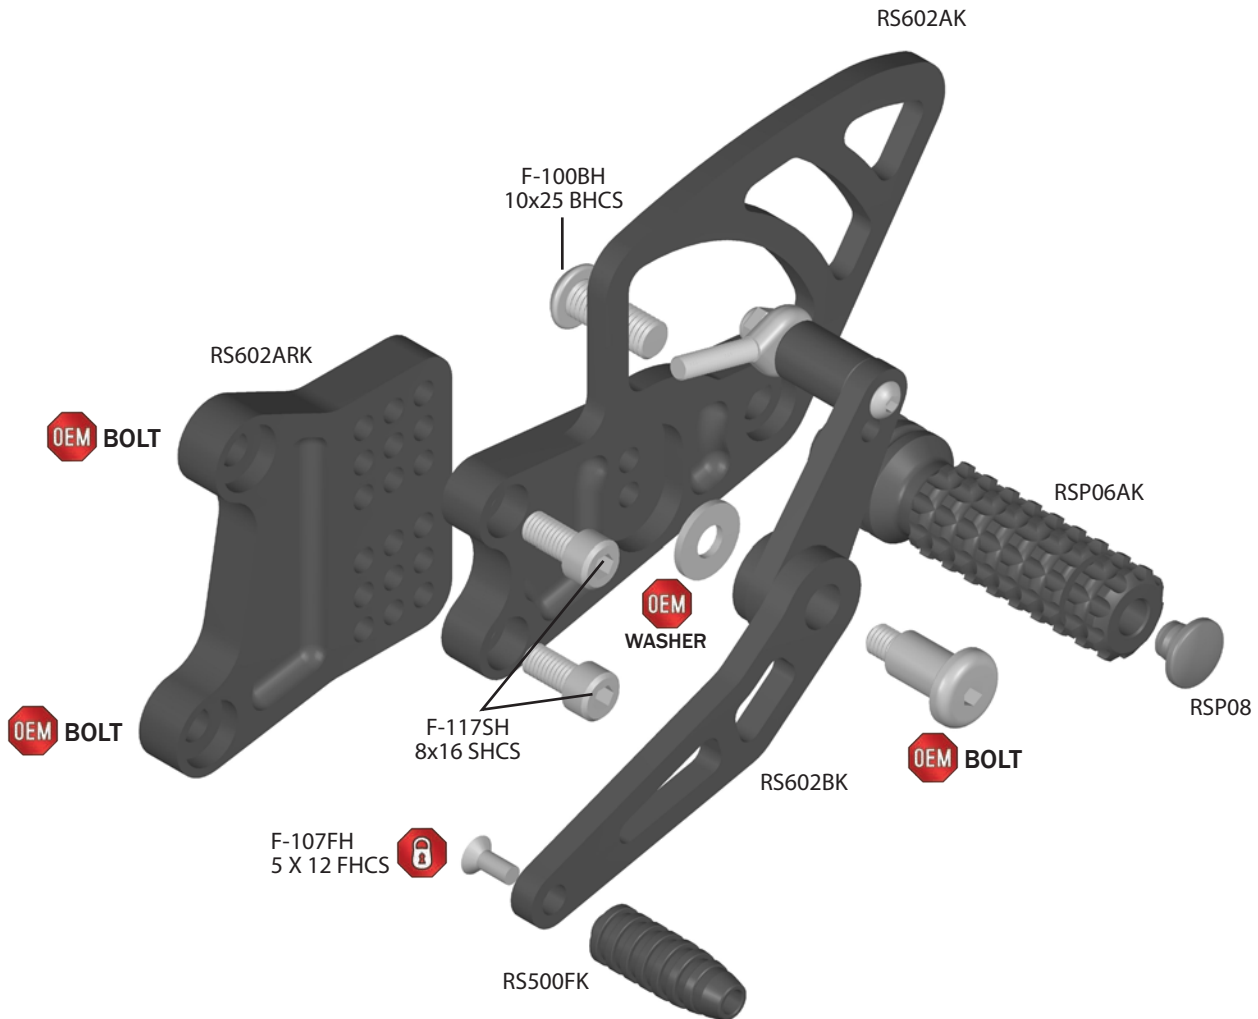

RS602 INSTRUCTIONS

TO BE INSTALLED BY A CERTIFIED MECHANIC ONLY | FOR RACE USE ONLY

SHIFT SIDE EXPLODED VIEW

FOR: YAMAHA R6 03-05 / R6S 06-09 ADJUSTABLE

INDEX

Lubricate

Red Thread Lock

DO NOT Overtighten

Use Factory Piece

RS602 INSTRUCTIONS

TO BE INSTALLED BY A CERTIFIED MECHANIC ONLY | FOR RACE USE ONLY

SHIFT SIDE EXPLODED VIEW

FOR: YAMAHA R6 03-05 / R6S 06-09 ADJUSTABLE

INDEX

-  Lubricate
-  Red Thread Lock
-  DO NOT Overtighten
-  Use Factory Piece