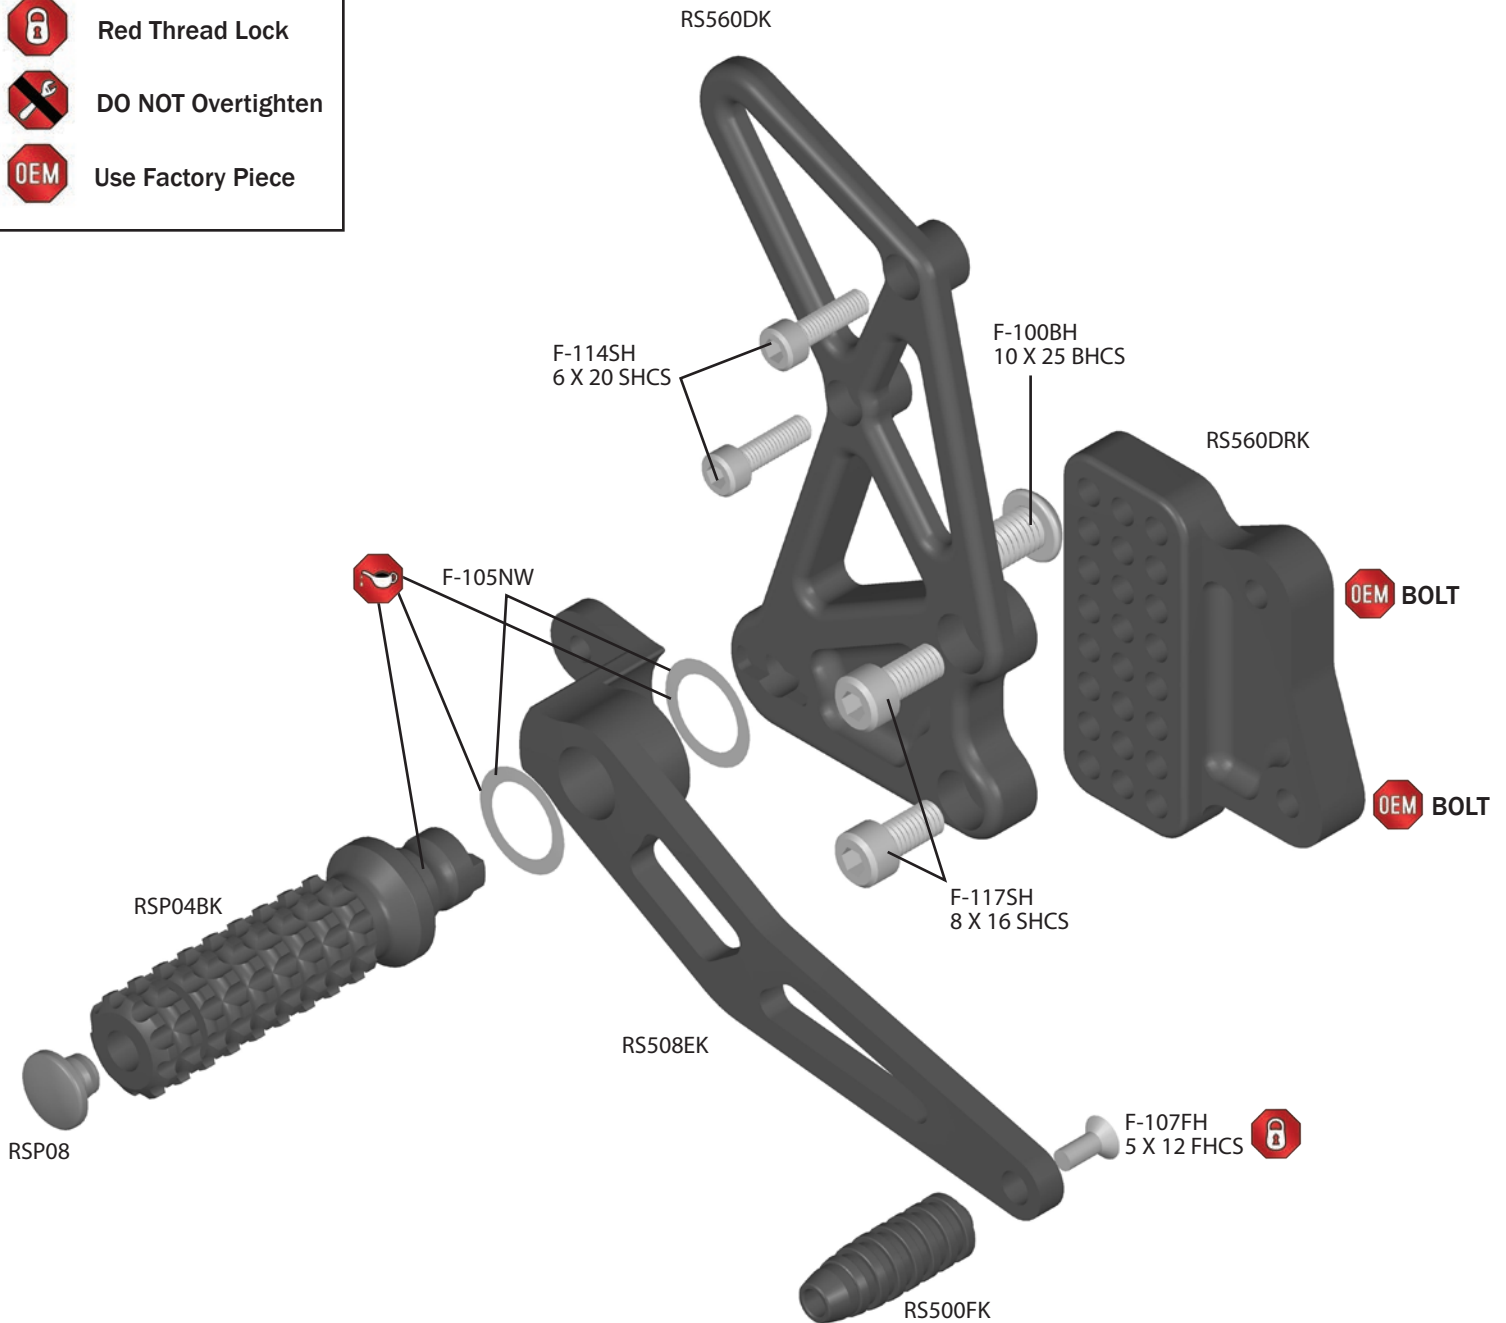

## BRAKE SIDE EXPLODED VIEW

FOR: SUZUKI GSXR1000 07-08 ADJUSTABLE

### INDEX

Lubricate

Red Thread Lock

DO NOT Overtighten

Use Factory Piece

# RS560 INSTRUCTIONS

TO BE INSTALLED BY A CERTIFIED MECHANIC ONLY | FOR RACE USE ONLY

## SHIFT SIDE EXPLODED VIEW

FOR: SUZUKI GSXR1000 07-08 ADJUSTABLE