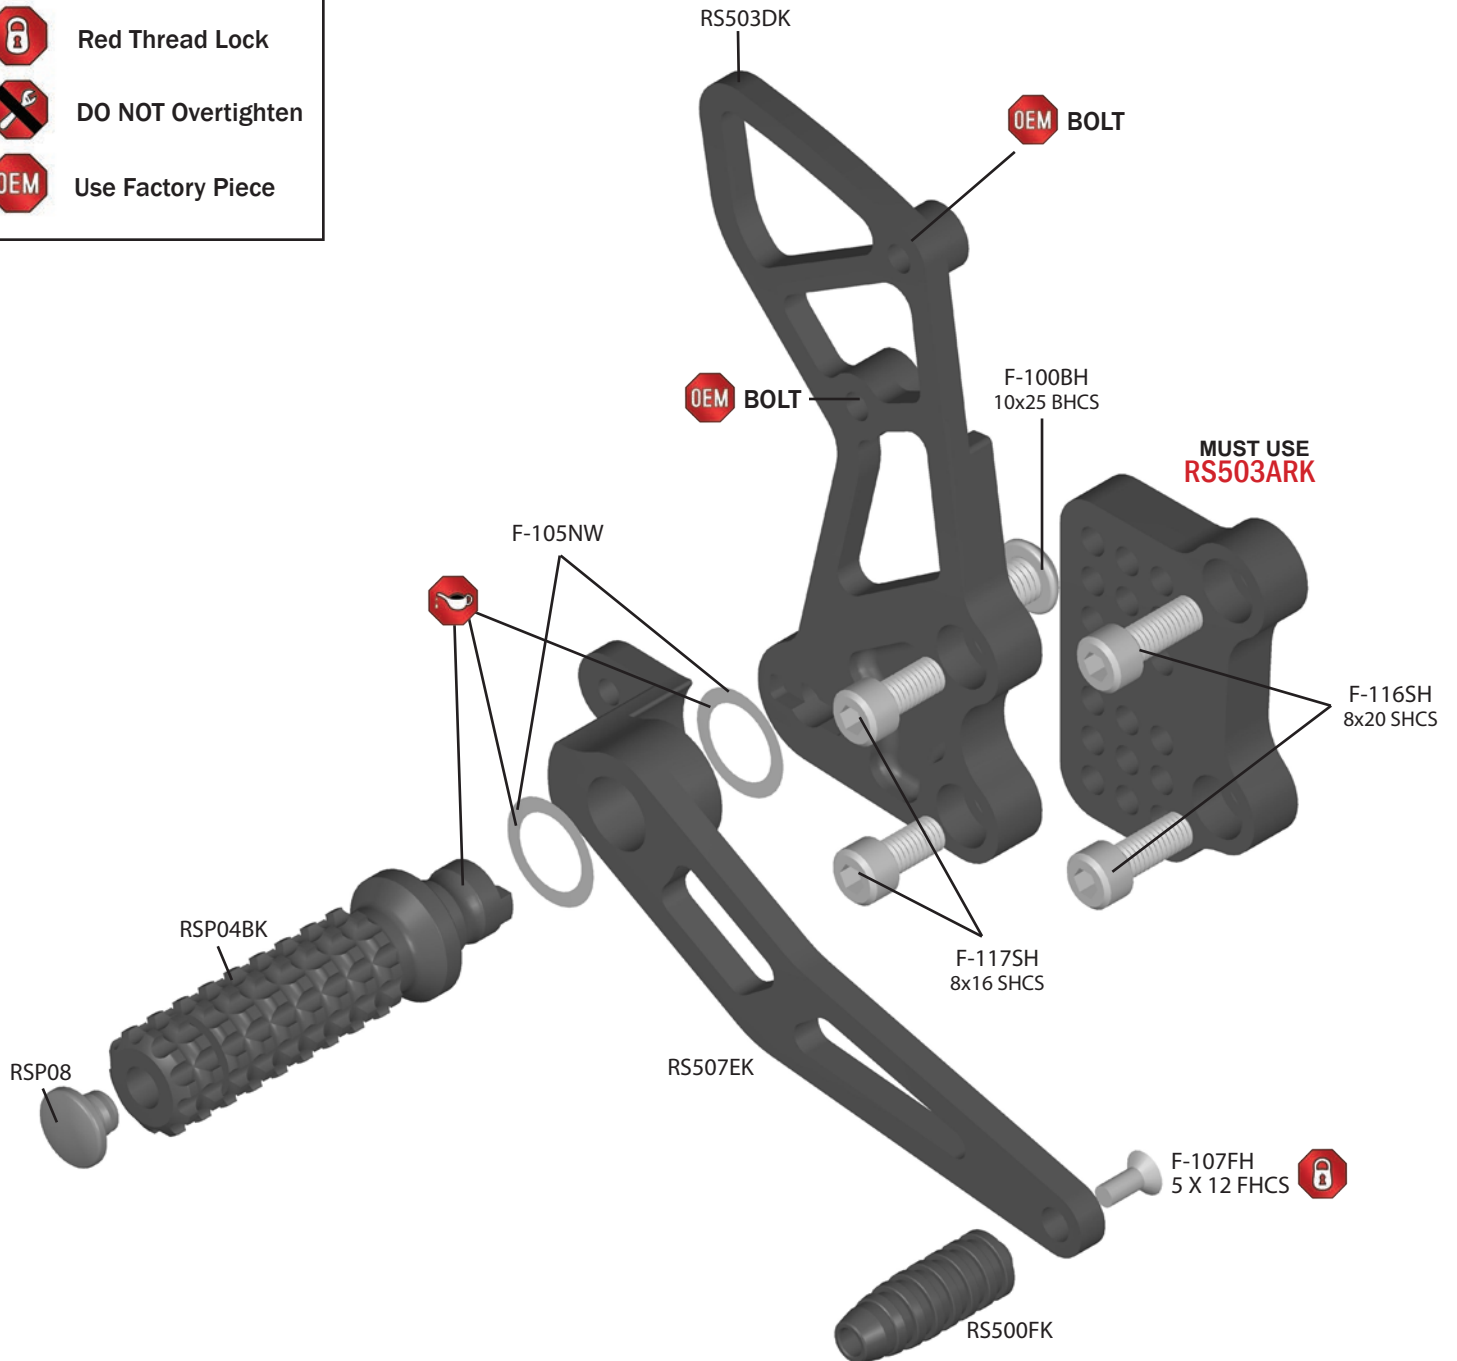

# RS505 INSTRUCTIONS

TO BE INSTALLED BY A CERTIFIED MECHANIC ONLY | FOR RACE USE ONLY

## BRAKE SIDE EXPLODED VIEW

FOR: SUZUKI SU650S 03-09 / SU1000 03-09

### INDEX

-  Lubricate
-  Red Thread Lock
-  DO NOT Overtighten
-  Use Factory Piece

### INDEX

Lubricate

Red Thread Lock

DO NOT Overtighten

Use Factory Piece