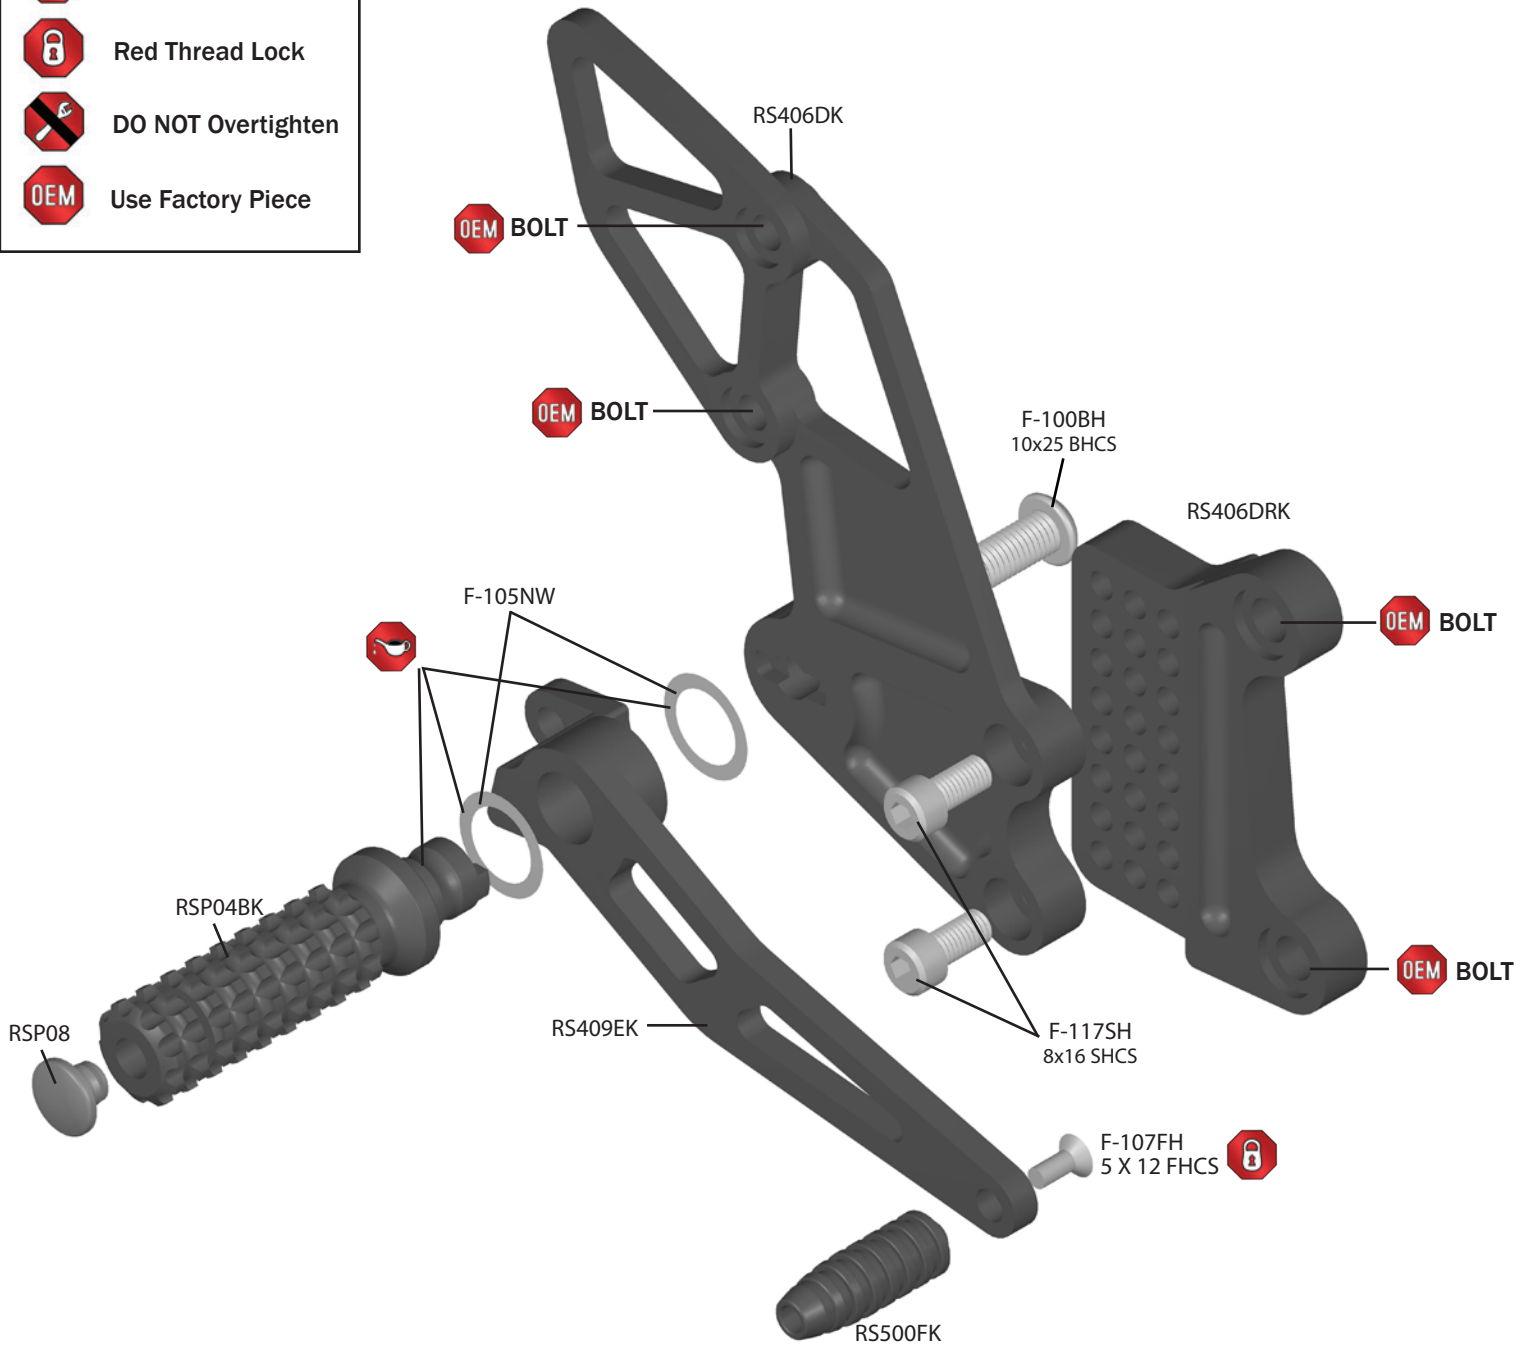

RS406 INSTRUCTIONS

TO BE INSTALLED BY A CERTIFIED MECHANIC ONLY | FOR RACE USE ONLY

BRAKE SIDE EXPLODED VIEW

FOR: KAWASAKI ZX6R/RR/636R 05-08

INDEX

- Lubricate
- Red Thread Lock
- DO NOT Overtighten
- Use Factory Piece

RS406 INSTRUCTIONS

TO BE INSTALLED BY A CERTIFIED MECHANIC ONLY | FOR RACE USE ONLY

SHIFT SIDE EXPLODED VIEW

FOR: KAWASAKI ZX6R/RR/636R 05-08

INDEX

Lubricate

Red Thread Lock

DO NOT Overtighten

Use Factory Piece