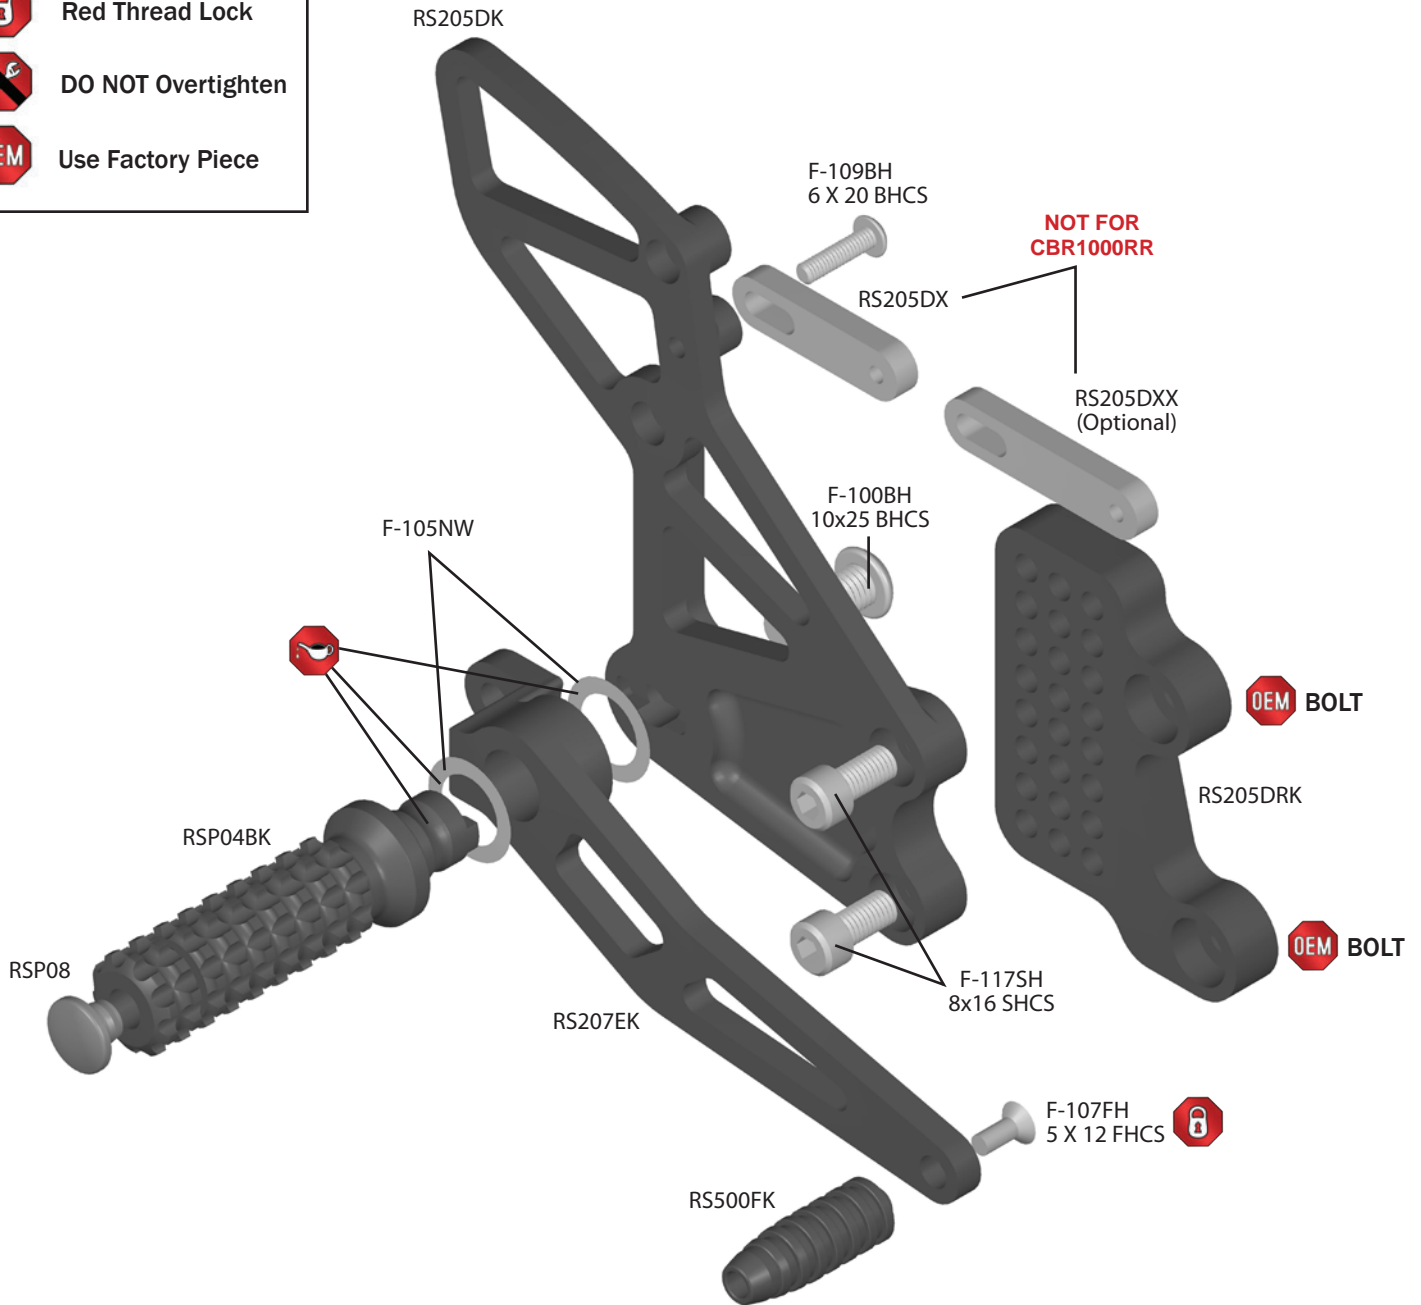

RS205 INSTRUCTIONS

TO BE INSTALLED BY A CERTIFIED MECHANIC ONLY | FOR RACE USE ONLY

BRAKE SIDE EXPLODED VIEW

FOR: HONDA CBR600RR 03-06 / CBR1000RR 04-07

INDEX

- Lubricate
- Red Thread Lock
- DO NOT Overtighten
- Use Factory Piece

RS205 INSTRUCTIONS

TO BE INSTALLED BY A CERTIFIED MECHANIC ONLY | FOR RACE USE ONLY

SHIFT SIDE EXPLODED VIEW

FOR: HONDA CBR600RR 03-06 / CBR1000RR 04-07

INDEX

-  Lubricate
-  Red Thread Lock
-  DO NOT Overtighten
-  Use Factory Piece