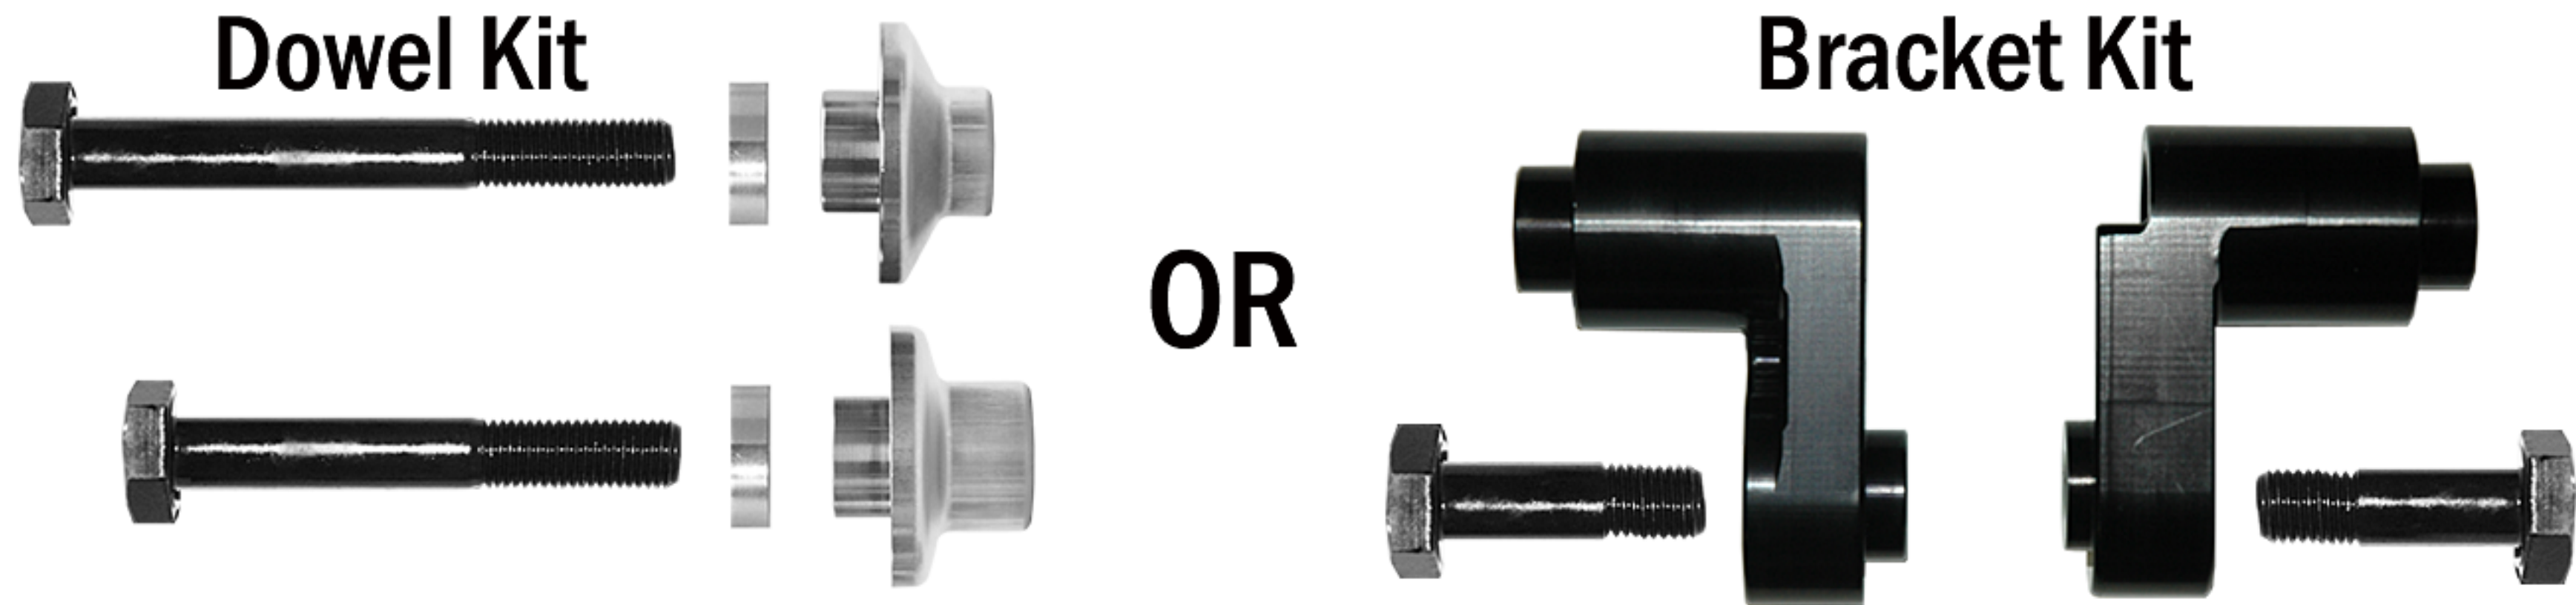

Step #1 Choose Base Kit

Bracket kits are not available for all models

Step #2 Choose Pucks (Qty 2 needed)

standard puck height 2.125 inches

shorty puck height 1.375 inches

Shorty pucks will out perform standard pucks in high speed crashes where frame and engine damage is more likely to occur, but offer less fairing protection in slow speed crashes.

When it comes to quality motorcycle frame & body, Vortex is the brand you can depend on.