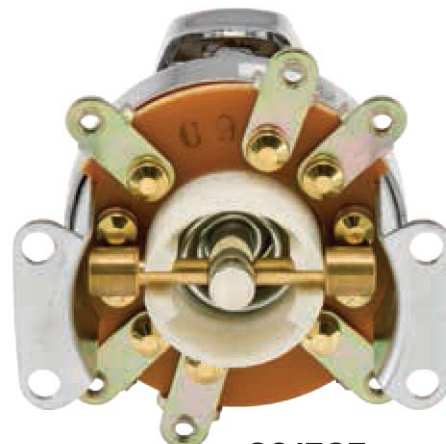

601584

601584

601585

495611

FAT BOB STYLE IGNITION SWITCHES

Perfect replacement for the O.E.M. Fatbob ignition switch.

These high quality, chrome-plated Fat Bob Style Ignition Switches by Twin Power meet or exceed O.E.M specifications. Each switch comes with two keys.

Early

The early switches feature late style lids. Great for 48-72 FL H-D#71500-36TA.

601584

Late

Application

73-95 FL, FXWG, Softail (exc. 93-95 FXDWG),

6-post Flat key

48-72 Big Twin/FLH - 5 post Barrel keys

P/N

601585

495611

Feel the difference with Twin Power.

Discover other motorcycle ignition system parts on our website.