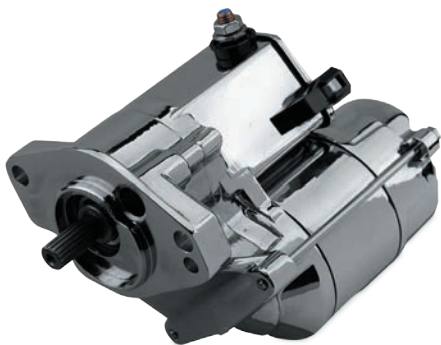

STARTERS

High-quality replacement starters from Twin Power.

100% new – not remanufactured – our Twin Power Starters are going to make sure your bike starts everytime. Each 1.4 kW starter comes with a limited manufacturer's lifetime warranty and a three-year manufacturer's warranty on Prestolite and Hitachi starters.

215503

215507

215513

215506

HARLEY-DAVIDSON	Year	Description	O.E.M.	Chrome	Black
Big Twin	07-15	1.4 kW	31618-06A	215503	215501
Big Twin	89-06	1.4 kW	31552-89A, 31553-90, 31533-94B	215507^{1,2}	215505^{1,2}
FLT	80-83	Prestolite Starter	31463-88T	215506	215519
FL	L66-82	Prestolite Starter	31463-88T	215506	215519
FLT, FX	84-88	Hitachi Starter	31570-73	215509	215520
FL	82-84	Hitachi Starter	31570-73	215509	215520
FXD	06-15	1.4 kW	31618-06A	215503	215501
FXR	82-E83	Prestolite Starter	31463-88T	215506	215519
FX	74-86	Hitachi Starter	31570-73	215509	215520
Sportster	81-15	1.4 kW	31390-86, 31-390-91F	215517	215513
Sportster	67-80	Prestolite Starter	31463-88T	215506	215519
Sportster	74-E76	Hitachi Starter	31570-73	215509	215520

¹ Includes a new jackshaft conversion bolt for use in 89-96 Big Twin models

² exc. 2006 Dyna