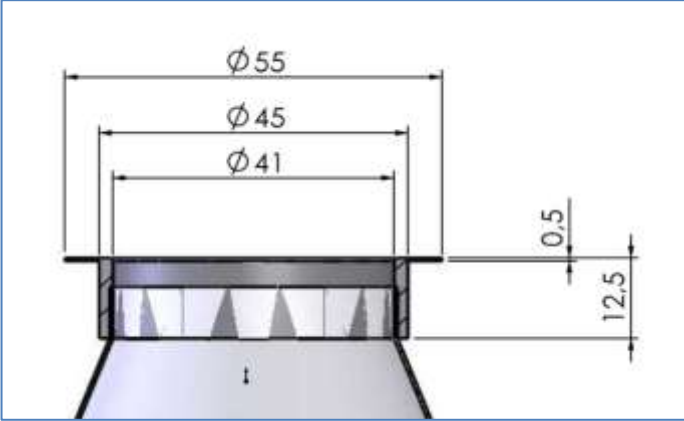

160610

160620

160621

160630