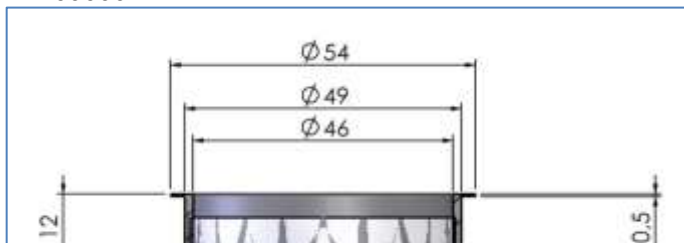

Twin Air Fuel Filters

Twin Air Fuel Filters		
ITEM DESCRIPTION	Year	Part#
Honda CRF250	10-17	160600
Honda CRF450	09-16	160600
Honda TRX450R	08-14	160600
Honda CRF450RX	17-18	160600
Honda CRF450R	17-18	160601
Kawasaki KXF 250	11-19	160610
Kawasaki KXF 450	09-19	160610
Yamaha YZF/WRF 250	06-13	160620
Yamaha YZF/WRF 450	06-13	160620
Yamaha YZF 250 / 450 OEM & IMS Oversized Tank	14-17	160621
Yamaha YZF 250	14-18	160621
Yamaha YFZ 450R	04-17	160622
Yamaha YZF 450	2018	160623
Suzuki RMZ 250/450	12-17	160630
Suzuki RMZ 450	18-19	160600
Polaris ACE 570 / General All Models	16-18	160630
Polaris Ranger / RZR All Models	13-18	160630
Polaris Scrambler All Models	15-18	160630
Polaris Sportsman All Models	12-18	160630
KTM 250/350/450 SXF	11-12	160640
KTM EXC/EXC-F/XC-F 250/350/450/500	11-18	160640
KTM 350 Free Ride	13-17	160640
KTM 250/350 SXF (threaded cap)	13-17	160641
KTM 450 SX-F (threaded cap)	16-17	160641
KTM 450 SXF (threaded cap)	13-15	160642
Husqvarna End. FE250/350/450/501	14-18	160640
Husqvarna FC250/350 (threaded cap)	14-17	160641
Husqvarna FC450 / Fact. Edition FC450 (threaded cap)	14-18	160641
Husaberg 4-strk FE250/350/501	2013	160640
Husqvarna Supermoto/Enduro 701	16-18	160643
KTM 690 Enduro R / SMC R	11-18	160643
PowerCell/Acerbis Large Fuel Tanks	all	160650
IMS Tanks	all	160600
Acerbis Large Fuel Tanks /w Quick Fill Caps	all	160660

160600