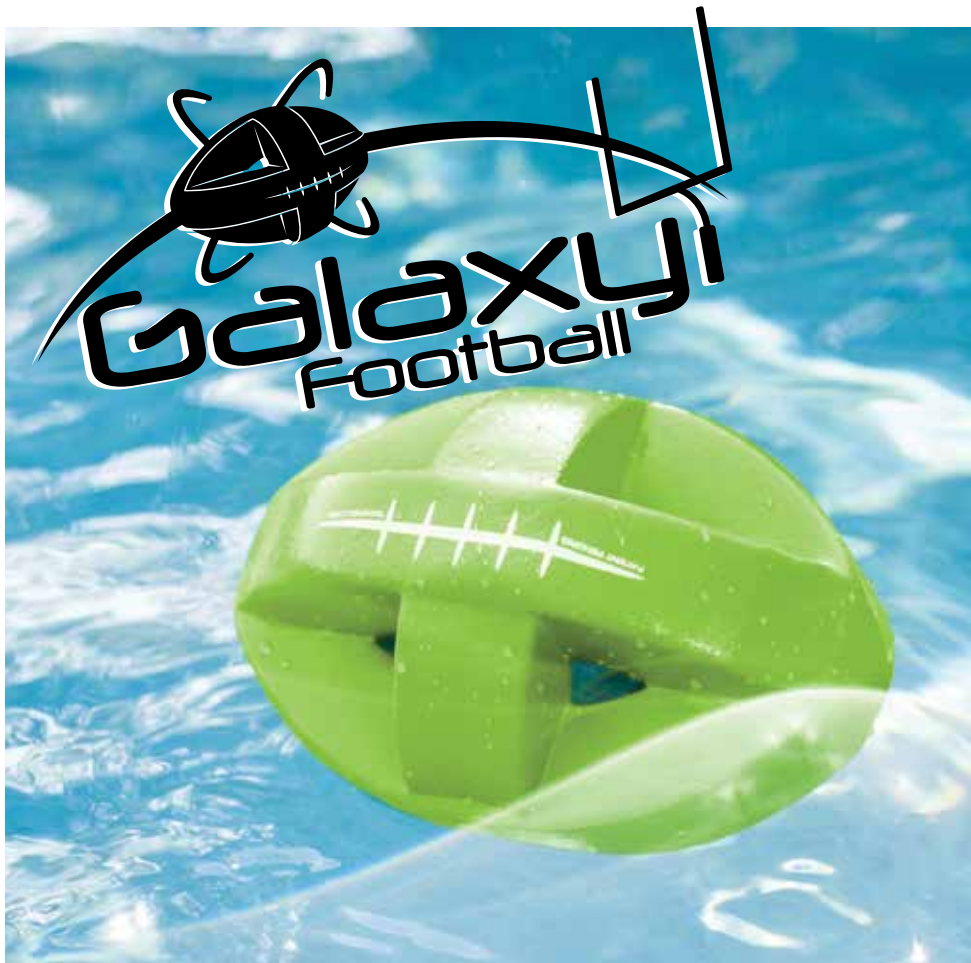

E. Water Jogger®

Multipurpose WaterJogger® is a zero impact flotation device that allows you complete arm freedom for all water activities.

Approximate Dimensions

33" L x 4.75" W

Item Number:

8790026 Bahama Blue
(1 Each)

Super Soft® Galaxy Football®

- The football of the future!
- A floating football that does not retain water and is easy to catch for any size grip.
- Vinyl coating is easy to clean and disinfect for continued long-term use.