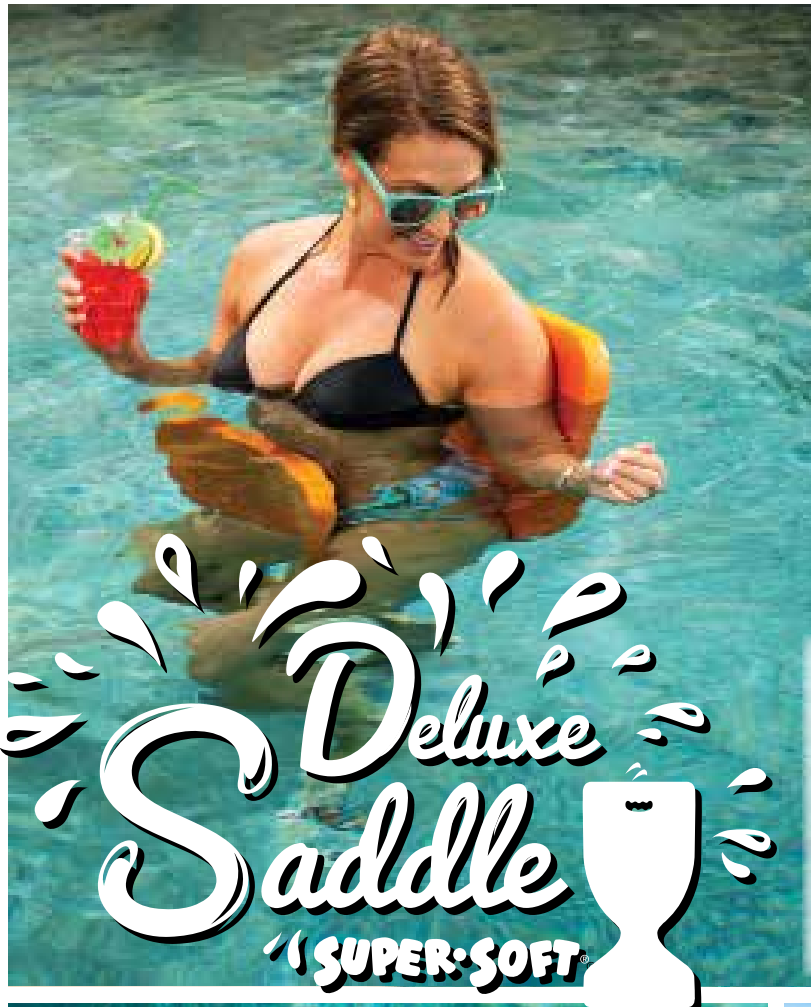

Super Soft® Deluxe Saddle

Features:

- Comfortably supports all sizes
- Made from soft, buoyant, closed-cell foam
- Vinyl-coated for a long-lasting finish
- Easy to clean and disinfect
- No inflation needed

Approximate Dimensions
36" L x 18" W x 1.25" Thick

Item Numbers:

Display Case Pack = 6 each

8601304	White	
8601306	Sunset Orange	
8601326	Bahama Blue	
8601328	Marina Blue	
8601329	Indigo	
8601335	Flamingo Pink	
8601342	Fierce Green