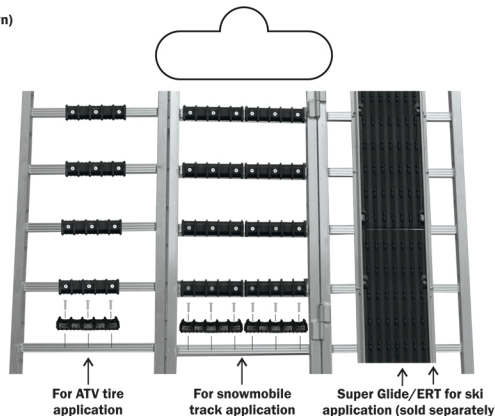

Ramp CrossBar Protector

Discover other stands & lifts on our website.