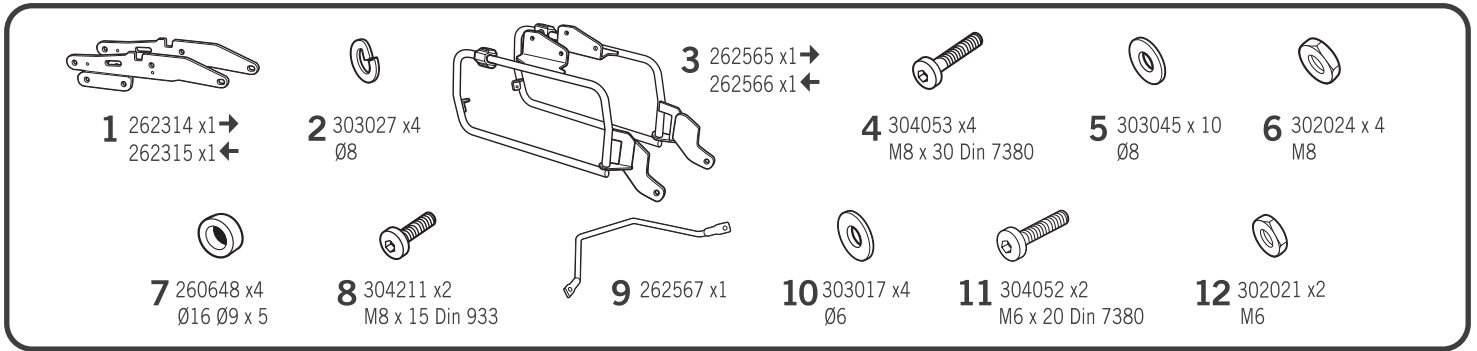

## YAMAHA MT09 TRACER '18-'20 YOTR984P

### ⚠ WARNING!

Ⓞ Do not fully tighten the screws until it is ensured that the KIT is correctly attached and aligned.

**ATTENTION:** For a full equip assembly, mount the 3P system, 4P system or side bag later the top master.

**IMPORTANT:** Based on European models.

**TOP MASTER  
+  
4P SYSTEM**