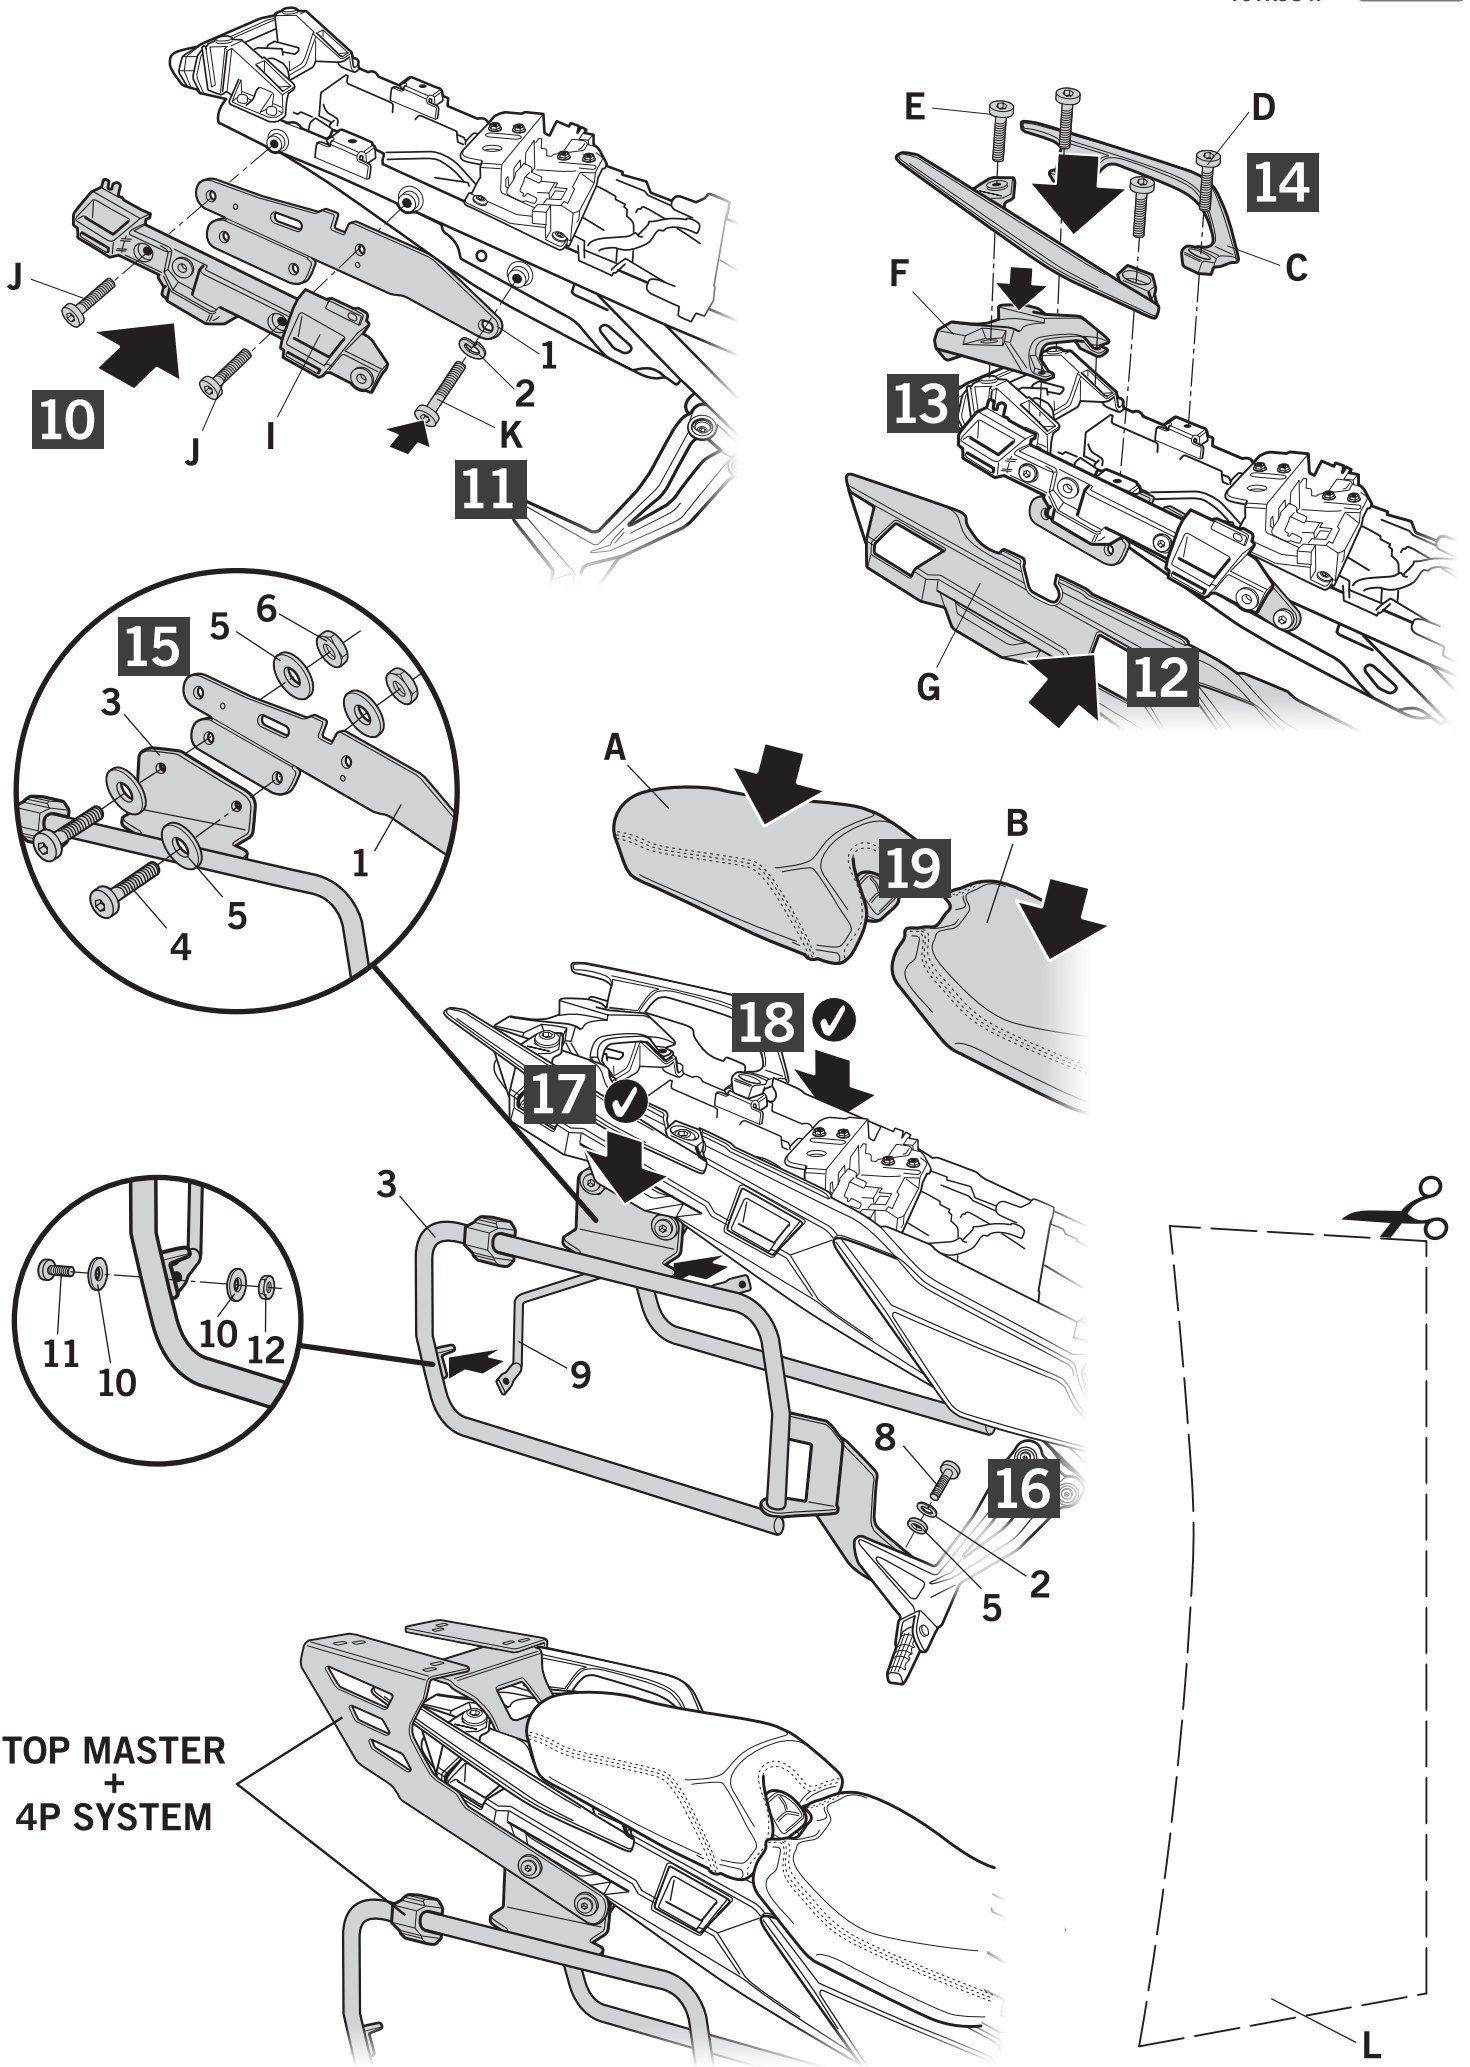

## YAMAHA MT09 TRACER '18-'20 YOTR984P

### ⚠ WARNING!

Ⓞ Do not fully tighten the screws until it is ensured that the KIT is correctly attached and aligned.

**ATTENTION:** For a full equip assembly, mount the 3P system, 4P system or side bag later the top master.

**IMPORTANT:** Based on European models.

**TOP MASTER  
+  
4P SYSTEM**