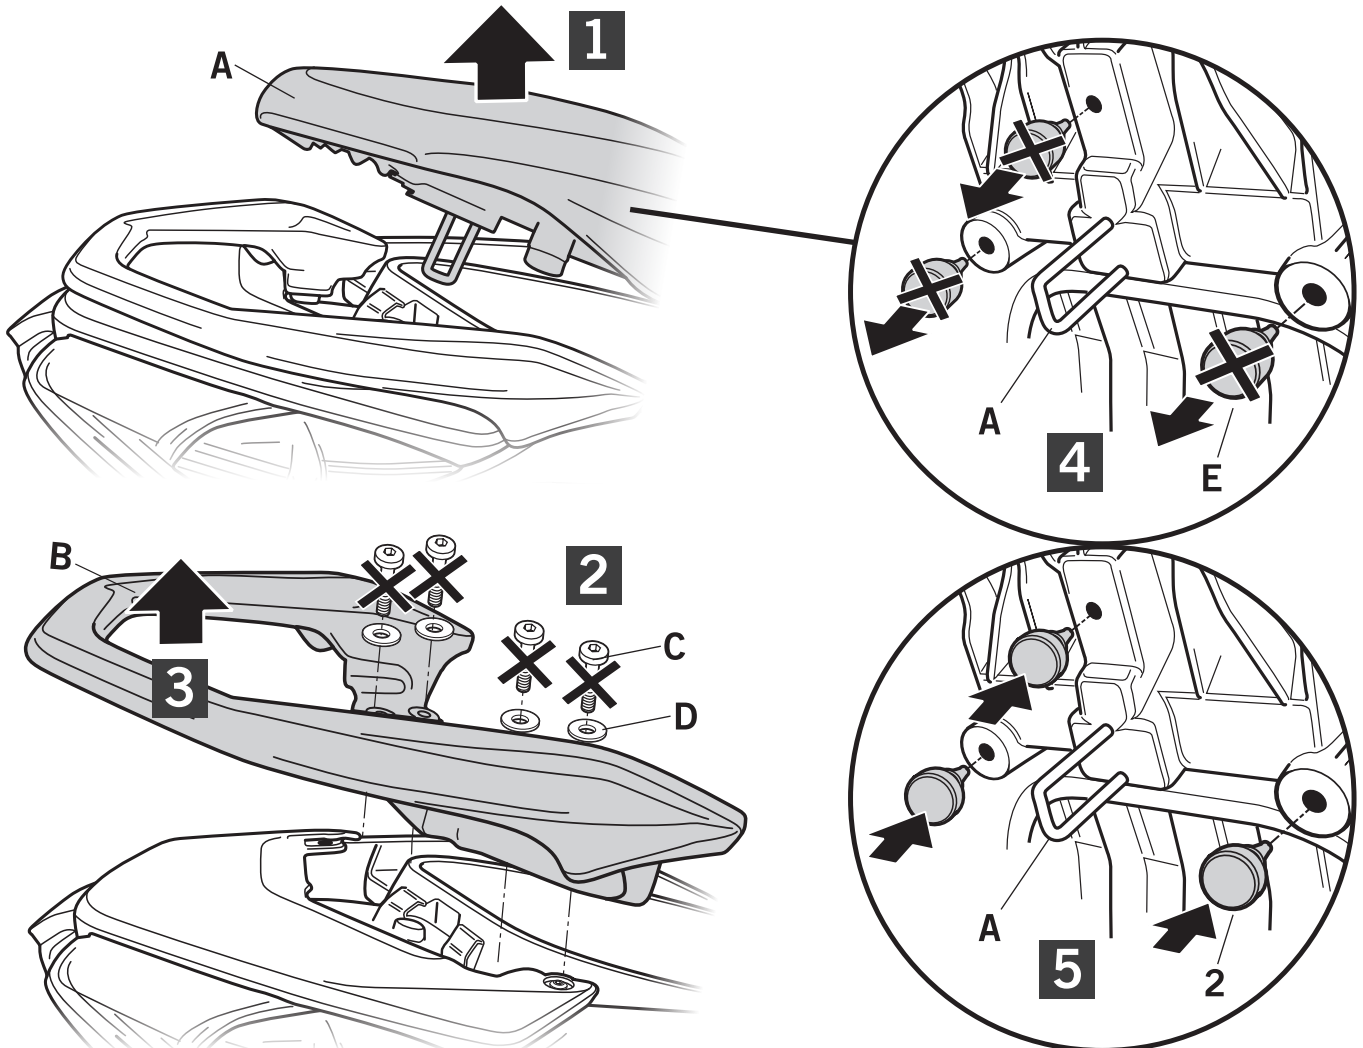

SHAD

YAMAHA NMAX 125i '21 KIT TOP YONM11ST

- Compatible with Small (D1B29PA), Medium (D1B40PA) & Large mounting plate (D1B481PA), (NOTE): Compatible with TOP CASES SH26 – SH48 only. **-ATTENTION:** top fitting not compatible with aluminium mounting plate (D1BTRPA).

WARNING!

GB

Do not fully tighten the screws until it is ensured that the KIT is correctly attached and aligned.

IMPORTANT: Based on European models.