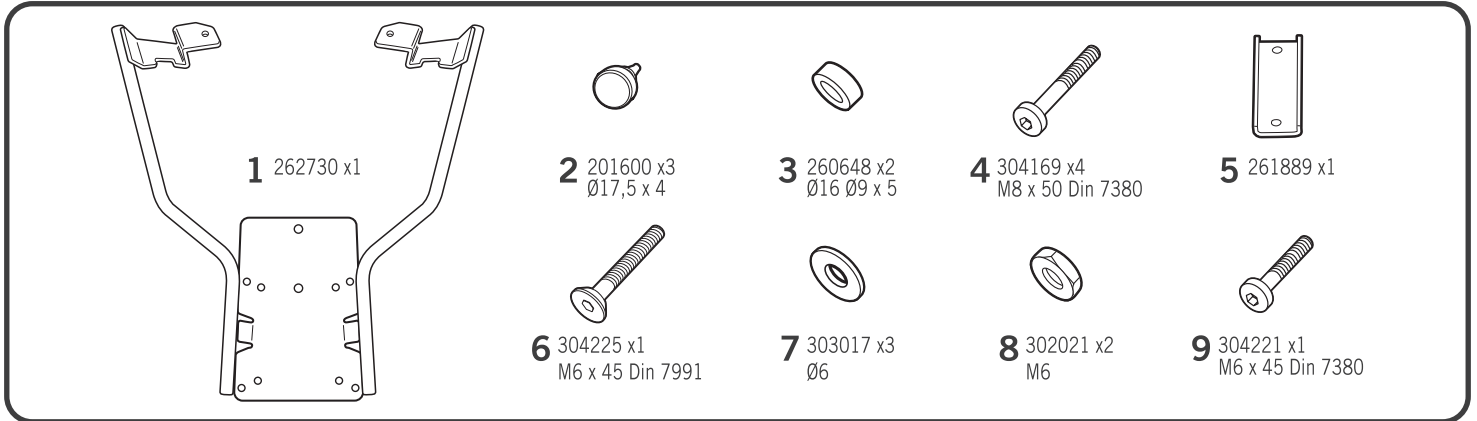

SHAD

YAMAHA NMAX 125i '21 KIT TOP YONM11ST

- Compatible with Small (D1B29PA), Medium (D1B40PA) & Large mounting plate (D1B481PA), (NOTE): Compatible with TOP CASES SH26 – SH48 only. **-ATTENTION:** top fitting not compatible with aluminium mounting plate (D1BTRPA).

WARNING!

GB

Do not fully tighten the screws until it is ensured that the KIT is correctly attached and aligned.

IMPORTANT: Based on European models.