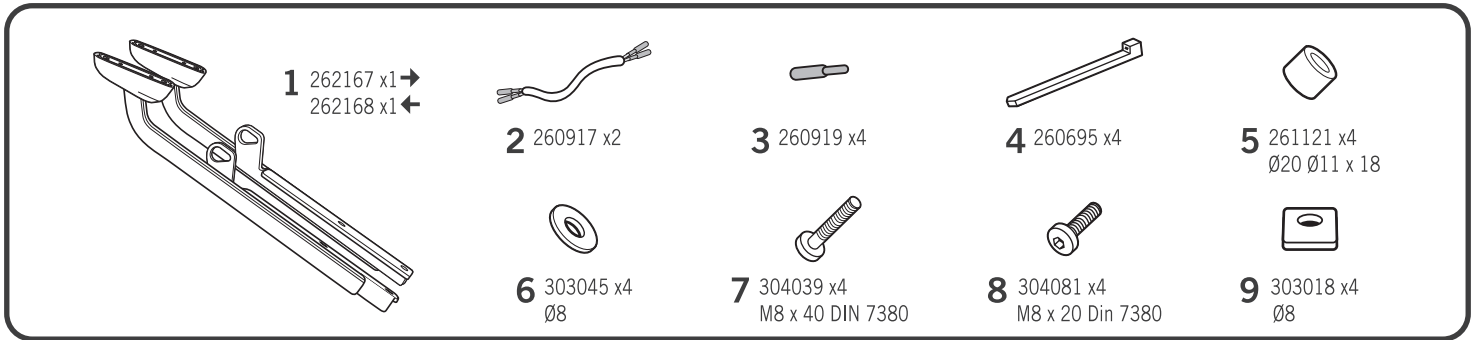

SHAD

YAMAHA MT 09 '17 KIT TOP YOMT97ST

! WARNING!

(GB)

Do not fully tighten the screws until it is ensured that the KIT is correctly attached and aligned.

ATTENTION: For a full equip assembly, mount the 3p system or the Side Bag Holder before the top master.