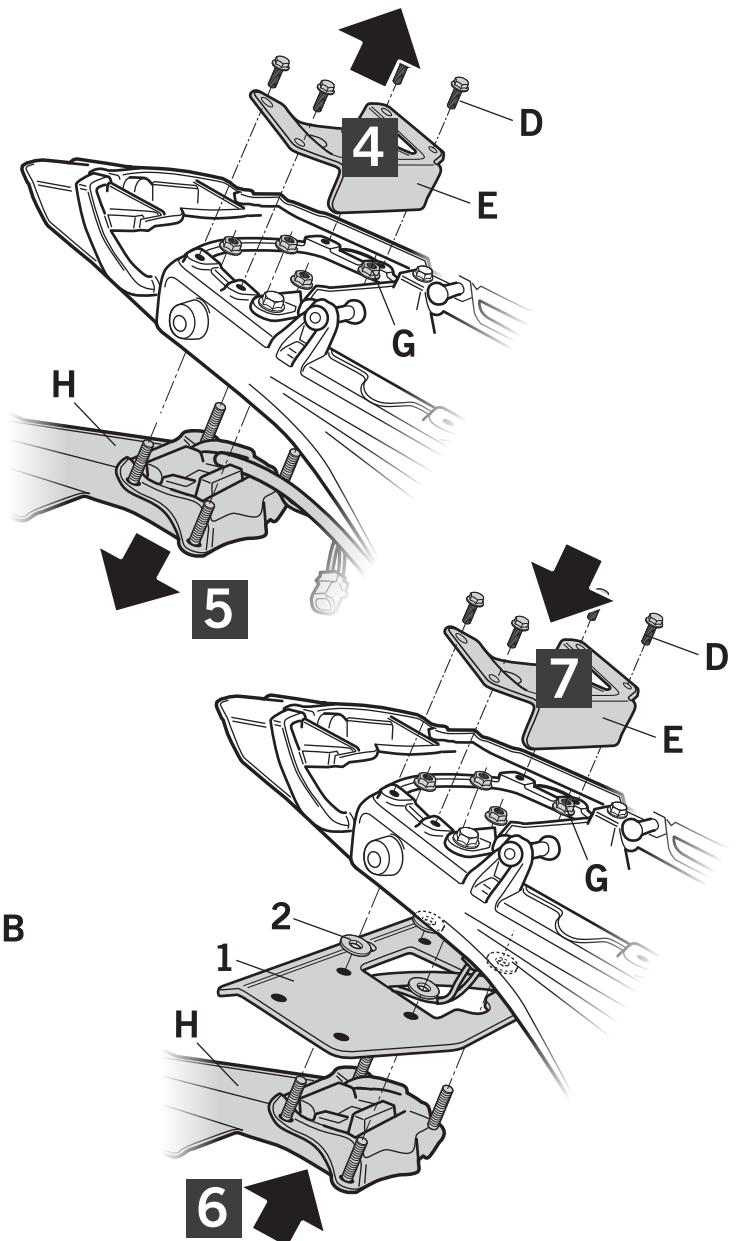

SHAD

YAMAHA MT 09 - SP '21 SIDE BAG HOLDER Y0MT91SE

1 262761 x1

2 303045 x12
Ø8

3 262766 x1 →
262767 x1 ←

4 304053 x4
M8 x 30 Din 7380

5 302024 x 4
M8

! WARNING!

GB

Do not fully tighten the screws until it is ensured that the KIT is correctly attached and aligned.

ATTENTION: For a full equip assembly, mount the side bag holder later the top master.

IMPORTANT: Based on European models.