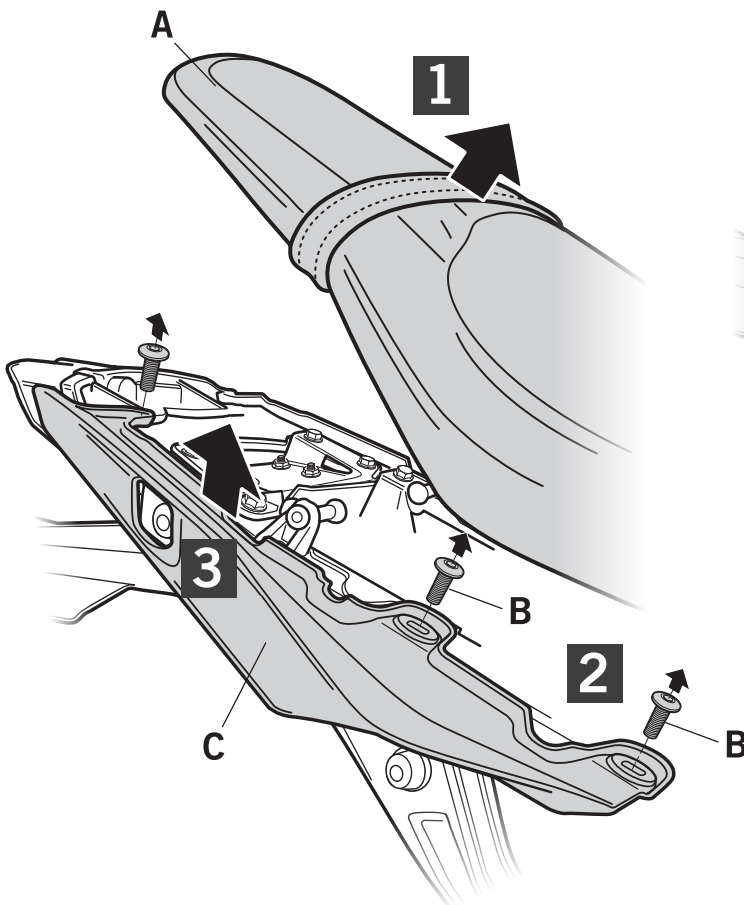

SHAD

YAMAHA MT 09 - SP '21 SIDE BAG HOLDER Y0MT91SE

1 262761 x1

2 303045 x12
Ø8

3 262766 x1 →
262767 x1 ←

4 304053 x4
M8 x 30 Din 7380

5 302024 x 4
M8

! WARNING!

GB

Do not fully tighten the screws until it is ensured that the KIT is correctly attached and aligned.

ATTENTION: For a full equip assembly, mount the side bag holder later the top master.

IMPORTANT: Based on European models.