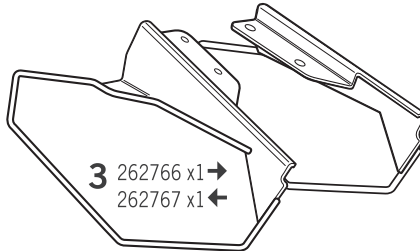

SHAD

YAMAHA MT 09 - SP '21 SIDE BAG HOLDER Y0MT91SE

1 262761 x1

2 303045 x12
Ø8

3 262766 x1 →
262767 x1 ←

4 304053 x4
M8 x 30 Din 7380

5 302024 x 4
M8

! WARNING!

GB

Do not fully tighten the screws until it is ensured that the KIT is correctly attached and aligned.

ATTENTION: For a full equip assembly, mount the side bag holder later the top master.

IMPORTANT: Based on European models.