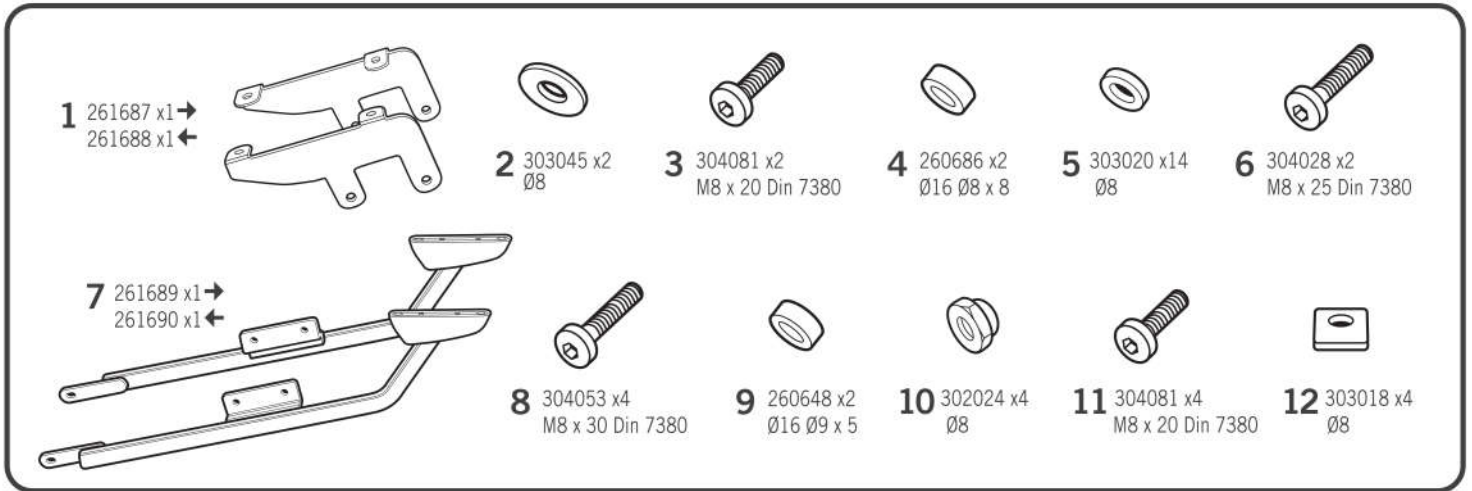

SHAD

YAMAHA MT 07 '14 KIT TOP YOMT74ST

! WARNING!

GB

Do not fully tighten the screws until it is ensured that the KIT is correctly attached and aligned.