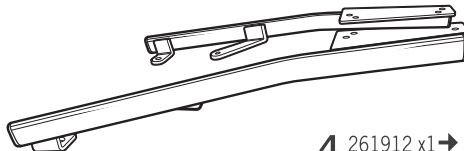

## YAMAHA MAJESTY 125 '14

KIT TOP YOMJ15ST

1 261911 x2

2 260685 x2  
Ø16 Ø9 x 6

3 261041 x2  
Ø16 Ø9 x 18

4 261912 x1 →  
261913 x1 ←

5 303045 x4  
Ø8

6 304039 x4  
M8 x 40 DIN 7380

### ! WARNING!

GB

Do not fully tighten the screws until it is ensured that the KIT is correctly attached and aligned.