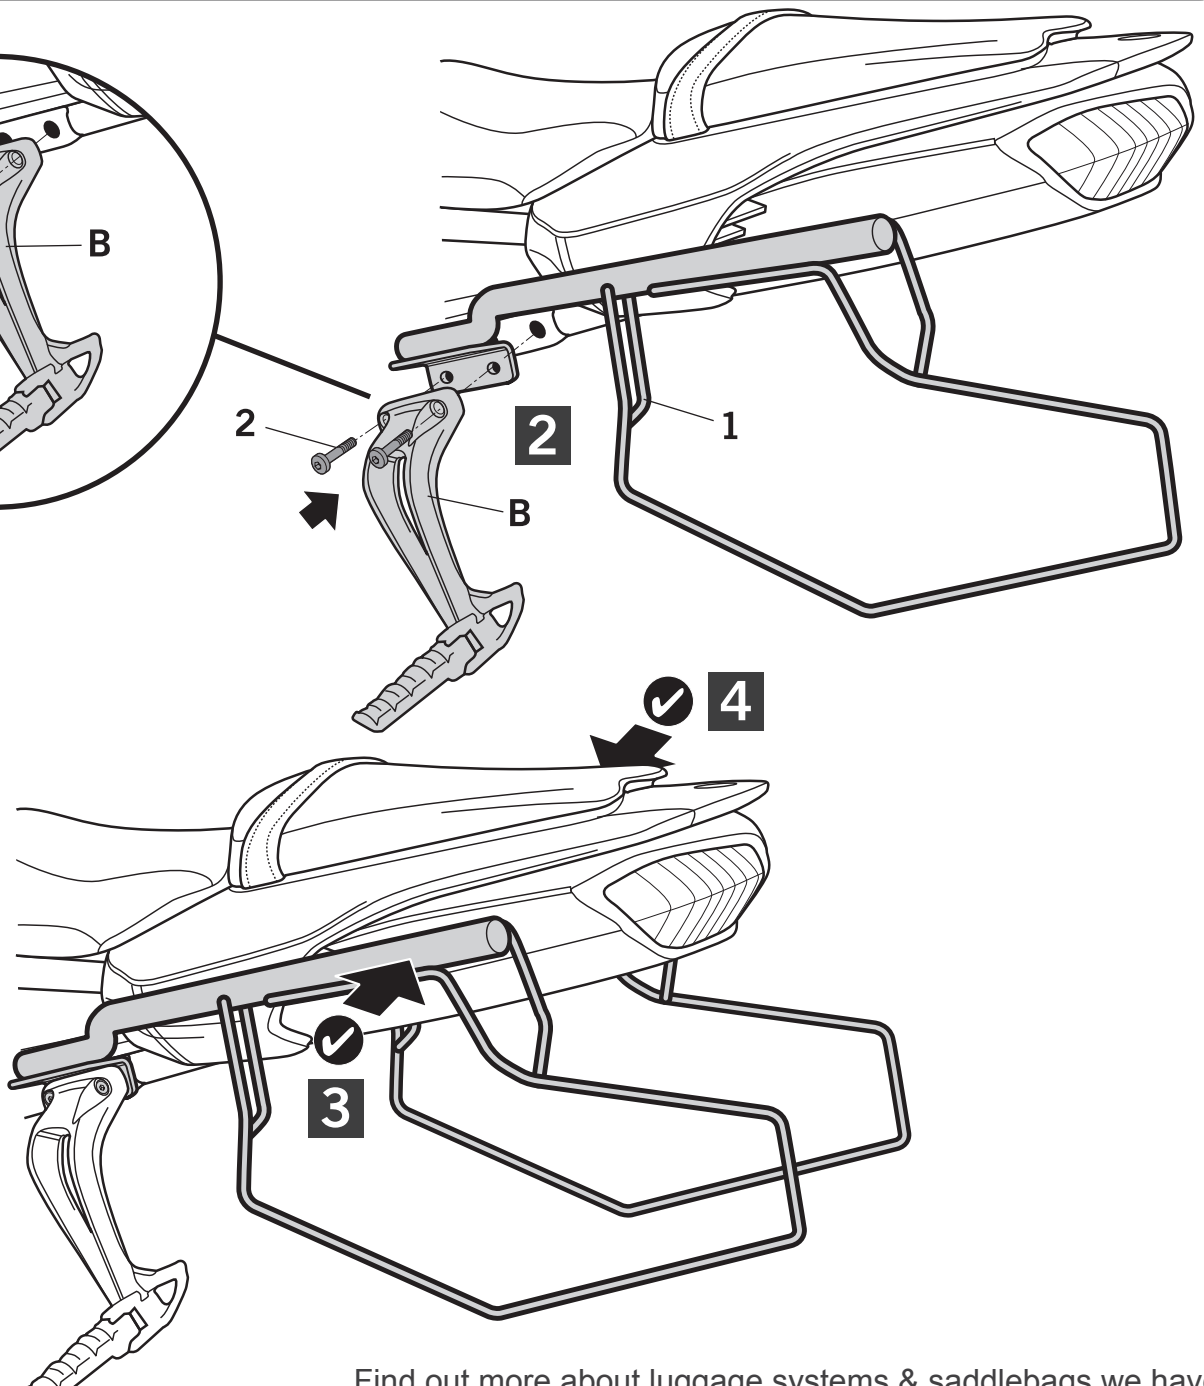

SHAD

YAMAHA FZ 8 '10-'15

SIDE BAG HOLDER YOFZ80SE

1 261831 x1 →
261832 x1 ←

2 304053 x4
M8 x 30 Din 7380

WARNING!

GB

Do not fully tighten the screws until it is ensured that the KIT is correctly attached and aligned.