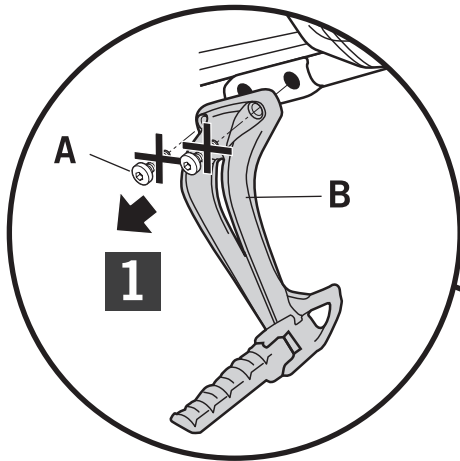

SHAD

YAMAHA FZ 8 '10-'15

SIDE BAG HOLDER YOFZ80SE

1 261831 x1 →
261832 x1 ←

2 304053 x4
M8 x 30 Din 7380

WARNING!

GB

Do not fully tighten the screws until it is ensured that the KIT is correctly attached and aligned.