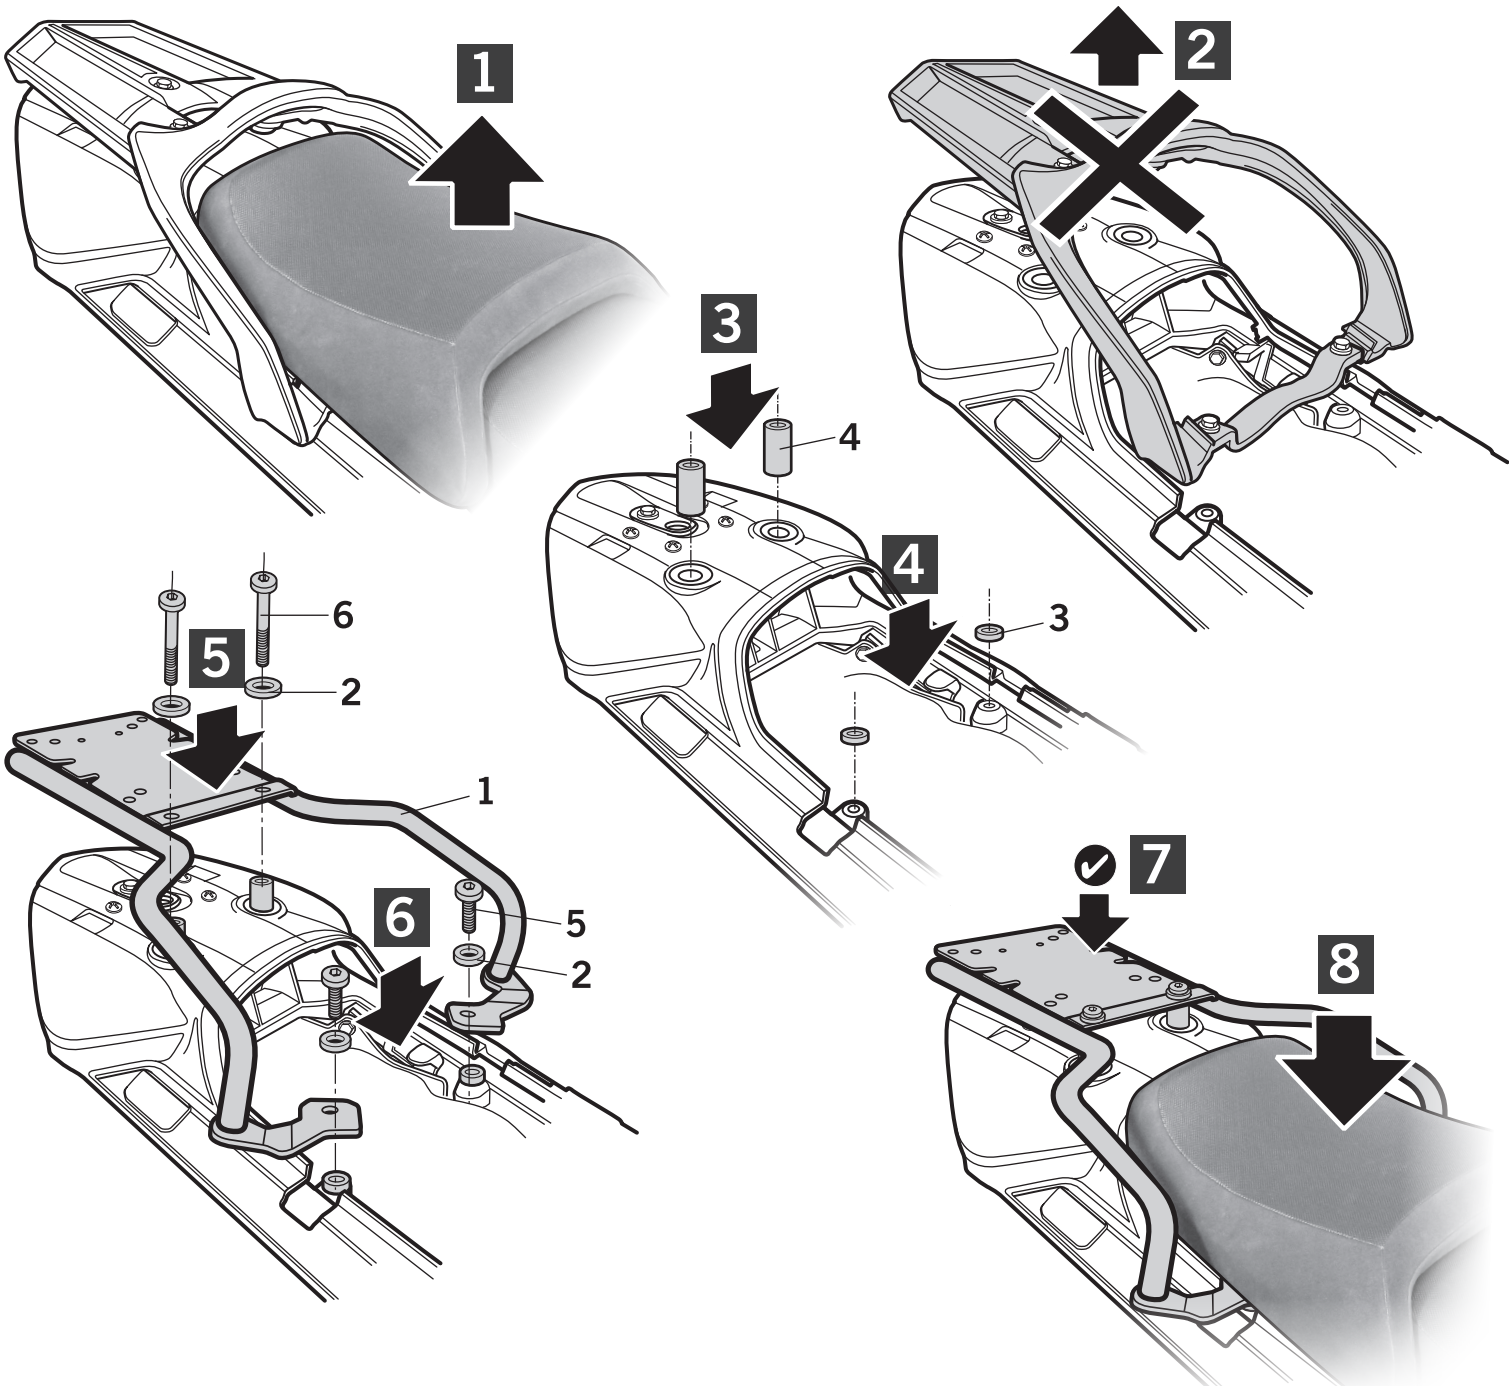

SHAD

YAMAHA FJR 1300 '06

KIT TOP YOFJ15ST

WARNING!

(GB)

Do not fully tighten the screws until it is ensured that the KIT is correctly attached and aligned.

Discover other luggage systems & saddlebags on our website.