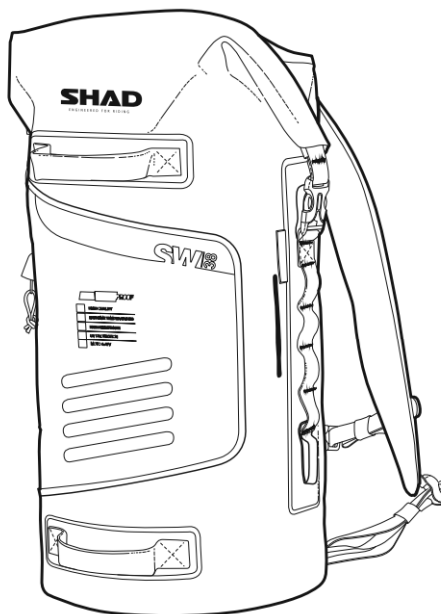

SHAD

ENGINEERED FOR RIDING

100% WATERPROOF

REF: X0SW38
REAR DUFFLE SW38

	Waterproof
	35L Capacity
	Universal fitting kit
	Pocket
	Water resistant and glove friendly zippers
	Molle system
	Reflective
	Fitting straps

COMPONENTS INCLUDED

4 x Fitting straps

⚠ WARNING

Before mounting, carefully read through the instructions start to finish. Failure to follow recommended mounting and installation instructions voids warranty. Manufacturer is not liable for any damage, injury or death that results from improper use and installation of products. By installing these products, user accepts all liabilities.