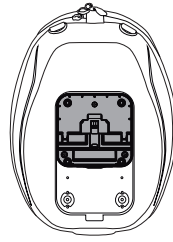

-  Pin System

-  Expandable

-  Semi rigid

-  Capacity 11-15L

-  Shoulder strap

-  Inner pockets

-  Reflective

-  Outlet for USB charger

-  Mobile phone holder up to 5,5"

-  Touch screen

-  Compression straps

-  Security strap

Tank Bag E-16P X0SE16P

COMPONENTS INCLUDED

Tank Bag

x4
Torx 20

Mechanism

Rain Cover

Security Strap

Shoulder Strap

COMPONENTS NOT INCLUDED

Ⓞ Find the fitting plate for your bike on:

OTHER FEATURES

INSTRUCTIONS

Mounting the Mechanism - 4 position

Mounting the Fitting Plate

Attaching the bag

1
PRESS

2
PULL

Security Strap

⚠ WARNING

Before mounting, carefully read through the instructions start to finish. Failure to follow recommended mounting and installation instructions voids warranty. Manufacturer is not liable for any damage, injury or death that results from improper use and installation of products. By installing these products, user accepts all liabilities.