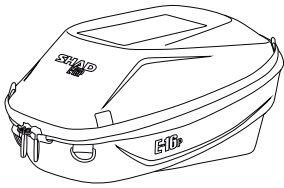

-  Pin System

-  Expandable

-  Semi rigid

-  Capacity 11-15L

-  Shoulder strap

-  Inner pockets

-  Reflective

-  Outlet for USB charger

-  Mobile phone holder up to 5,5"

-  Touch screen

-  Compression straps

-  Security strap

Tank Bag E-16P X0SE16P

COMPONENTS INCLUDED

Tank Bag

x4
Torx 20

Mechanism

Rain Cover

Security Strap

Shoulder Strap

COMPONENTS NOT INCLUDED

Ⓞ Find the fitting plate for your bike on:

OTHER FEATURES

INSTRUCTIONS