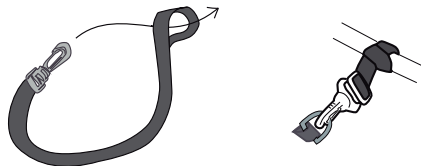

-  Pin System

-  Expandable

-  Semi rigid

-  Capacity 11-15L

-  Shoulder strap

-  Inner pockets

-  Reflective

-  Outlet for USB charger

Mounting the Mechanism - 4 position

Mounting the Fitting Plate

Attaching the bag

1
PRESS

2
PULL

Security Strap

⚠ WARNING

Before mounting, carefully read through the instructions start to finish. Failure to follow recommended mounting and installation instructions voids warranty. Manufacturer is not liable for any damage, injury or death that results from improper use and installation of products. By installing these products, user accepts all liabilities.