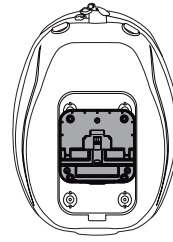

-  Pin System

-  Expandable

-  Semi rigid

-  Capacity 11-15L

-  Shoulder strap

-  Inner pockets

-  Reflective

-  Outlet for USB charger

-  Mobile phone holder up to 5,5"

-  Touch screen

-  Compression straps

-  Security strap

Tank Bag E-16P X0SE16P

COMPONENTS INCLUDED

Tank Bag

x4
Torx 20

Mechanism

Rain Cover

Security Strap

Shoulder Strap

COMPONENTS NOT INCLUDED

Ⓞ Find the fitting plate for your bike on:

OTHER FEATURES

INSTRUCTIONS

Mounting the Mechanism - 4 position

Mounting the Fitting Plate

Attaching the bag

1
PRESS

2
PULL

Security Strap

⚠ WARNING

Before mounting, carefully read through the instructions start to finish. Failure to follow recommended mounting and installation instructions voids warranty. Manufacturer is not liable for any damage, injury or death that results from improper use and installation of products. By installing these products, user accepts all liabilities.