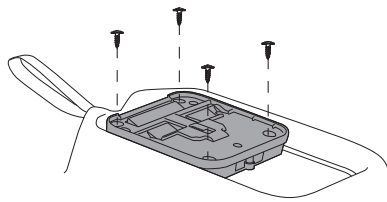

-  Pin System

-  Expandable

-  Semi rigid

-  Capacity 11-15L

-  Shoulder strap

-  Inner pockets

-  Reflective

-  Outlet for USB charger

Mechanism

Rain Cover

Security Strap

Shoulder Strap

COMPONENTS NOT INCLUDED

Ⓞ Find the fitting plate for your bike on:

OTHER FEATURES

INSTRUCTIONS

Mounting the Mechanism - 4 position

Mounting the Fitting Plate

Attaching the bag

1
PRESS

2
PULL

Security Strap

⚠ WARNING

Before mounting, carefully read through the instructions start to finish. Failure to follow recommended mounting and installation instructions voids warranty. Manufacturer is not liable for any damage, injury or death that results from improper use and installation of products. By installing these products, user accepts all liabilities.