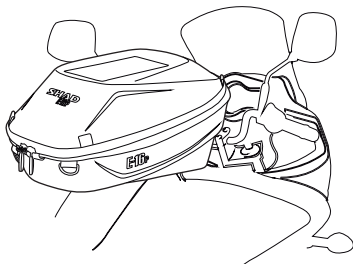

-  Pin System

-  Expandable

-  Semi rigid

-  Capacity 11-15L

-  Shoulder strap

-  Inner pockets

-  Reflective

-  Outlet for USB charger

Mechanism

Rain Cover

Security Strap

Shoulder Strap

COMPONENTS NOT INCLUDED

Ⓞ Find the fitting plate for your bike on:

OTHER FEATURES

INSTRUCTIONS

Mounting the Mechanism - 4 position

Mounting the Fitting Plate

Attaching the bag

1
PRESS

2
PULL

Security Strap

⚠ WARNING

Before mounting, carefully read through the instructions start to finish. Failure to follow recommended mounting and installation instructions voids warranty. Manufacturer is not liable for any damage, injury or death that results from improper use and installation of products. By installing these products, user accepts all liabilities.