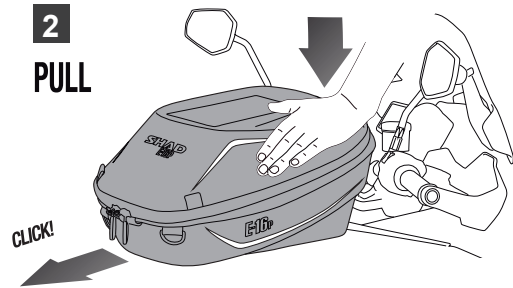

-  Pin System

-  Expandable

-  Semi rigid

-  Capacity 11-15L

-  Shoulder strap

-  Inner pockets

-  Reflective

-  Outlet for USB charger

Mounting the Mechanism - 4 position

Mounting the Fitting Plate

Attaching the bag

1
PRESS

2
PULL

Security Strap

⚠ WARNING

Before mounting, carefully read through the instructions start to finish. Failure to follow recommended mounting and installation instructions voids warranty. Manufacturer is not liable for any damage, injury or death that results from improper use and installation of products. By installing these products, user accepts all liabilities.