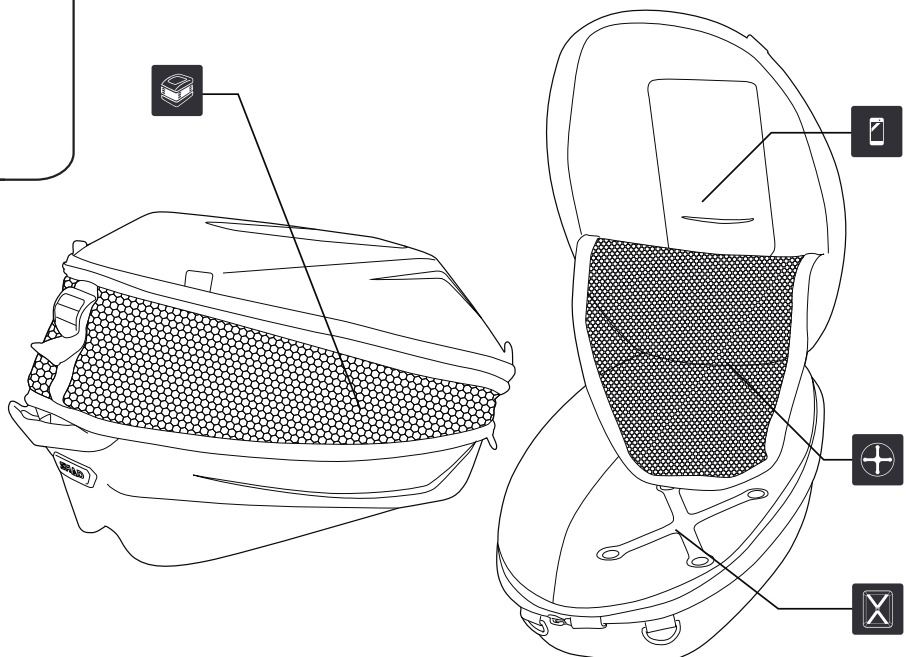

-  Pin System

-  Expandable

-  Semi rigid

-  Capacity 11-15L

-  Shoulder strap

-  Inner pockets

-  Reflective

-  Outlet for USB charger

Mechanism

Rain Cover

Security Strap

Shoulder Strap

COMPONENTS NOT INCLUDED

Ⓞ Find the fitting plate for your bike on:

OTHER FEATURES

INSTRUCTIONS

Mounting the Mechanism - 4 position

Mounting the Fitting Plate

Attaching the bag

1
PRESS

2
PULL

Security Strap

⚠ WARNING

Before mounting, carefully read through the instructions start to finish. Failure to follow recommended mounting and installation instructions voids warranty. Manufacturer is not liable for any damage, injury or death that results from improper use and installation of products. By installing these products, user accepts all liabilities.