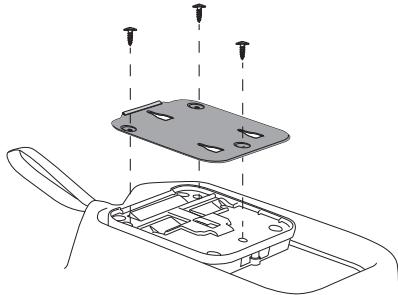

-  Pin System

-  Expandable

-  Semi rigid

-  Capacity 11-15L

-  Shoulder strap

-  Inner pockets

-  Reflective

-  Outlet for USB charger

Mechanism

Rain Cover

Security Strap

Shoulder Strap

COMPONENTS NOT INCLUDED

Ⓞ Find the fitting plate for your bike on:

OTHER FEATURES

INSTRUCTIONS

Mounting the Mechanism - 4 position

Mounting the Fitting Plate

Attaching the bag

1
PRESS

2
PULL

Security Strap

⚠ WARNING

Before mounting, carefully read through the instructions start to finish. Failure to follow recommended mounting and installation instructions voids warranty. Manufacturer is not liable for any damage, injury or death that results from improper use and installation of products. By installing these products, user accepts all liabilities.