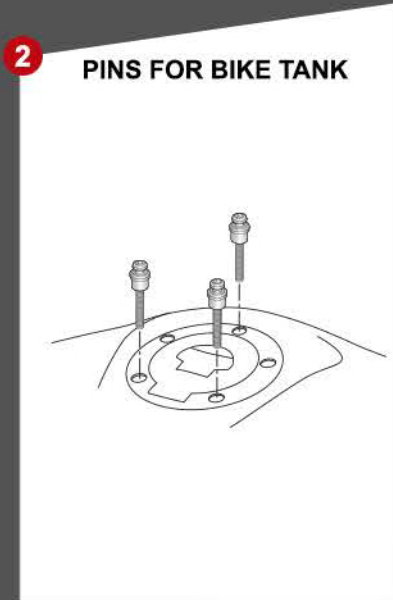

## FITTING KIT AND BAGS

- 1.) Check your motorcycle compatibility.
- 2.) Choose your perfect bag.

# INSTALLATION

Very easy and fast

All that is needed is an allen & torx screwdriver or wrench & a few minutes

- 1.) Screw the fitting plate on the bag (Torx 20)
- 2.) Replace the 3 or 4 screws of your tank with the PIN SYSTEM pins. (Allen H3)