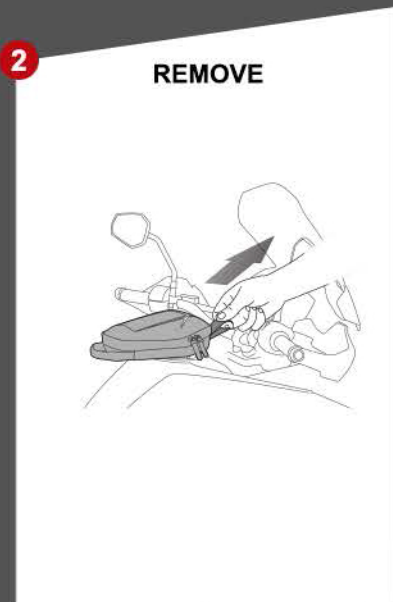

# INSTALLATION

Very easy and fast

All that is needed is an allen & torx screwdriver or wrench & a few minutes

- 1.) Screw the fitting plate on the bag (Torx 20)
- 2.) Replace the 3 or 4 screws of your tank with the PIN SYSTEM pins. (Allen H3)

# USAGE

Quick to place and remove

- 1.) Align the bag on the PINs and pull.
- 2.) Pull on the release lever to remove.