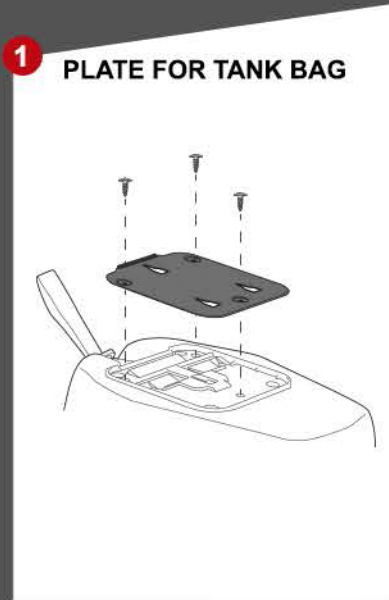

## ADJUSTABLE TO FIT YOUR MOTORCYCLE

To adapt to the motorcycle & rider. (E10P/E16P)

## FITTING KIT AND BAGS

- 1.) Check your motorcycle compatibility.
- 2.) Choose your perfect bag.

# INSTALLATION

Very easy and fast

All that is needed is an allen & torx screwdriver or wrench & a few minutes

- 1.) Screw the fitting plate on the bag (Torx 20)
- 2.) Replace the 3 or 4 screws of your tank with the PIN SYSTEM pins. (Allen H3)