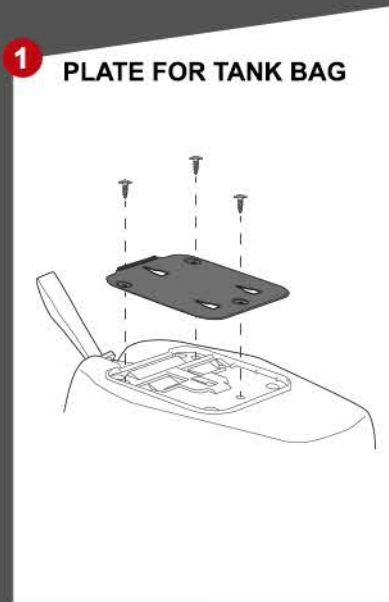

## ADJUSTABLE TO FIT YOUR MOTORCYCLE

To adapt to the motorcycle & rider. (E10P/E16P)

## FITTING KIT AND BAGS

- 1.) Check your motorcycle compatibility.
- 2.) Choose your perfect bag.

# INSTALLATION

Very easy and fast

All that is needed is an allen & torx screwdriver or wrench & a few minutes

- 1.) Screw the fitting plate on the bag (Torx 20)
- 2.) Replace the 3 or 4 screws of your tank with the PIN SYSTEM pins. (Allen H3)