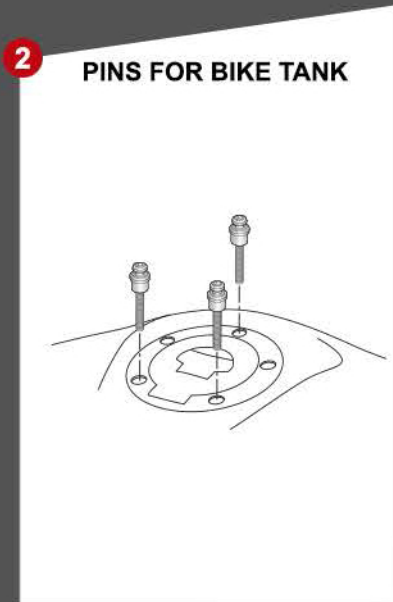

## FITTING KIT AND BAGS

- 1.) Check your motorcycle compatibility.
- 2.) Choose your perfect bag.

# INSTALLATION

Very easy and fast

All that is needed is an allen & torx screwdriver or wrench & a few minutes

- 1.) Screw the fitting plate on the bag (Torx 20)
- 2.) Replace the 3 or 4 screws of your tank with the PIN SYSTEM pins. (Allen H3)