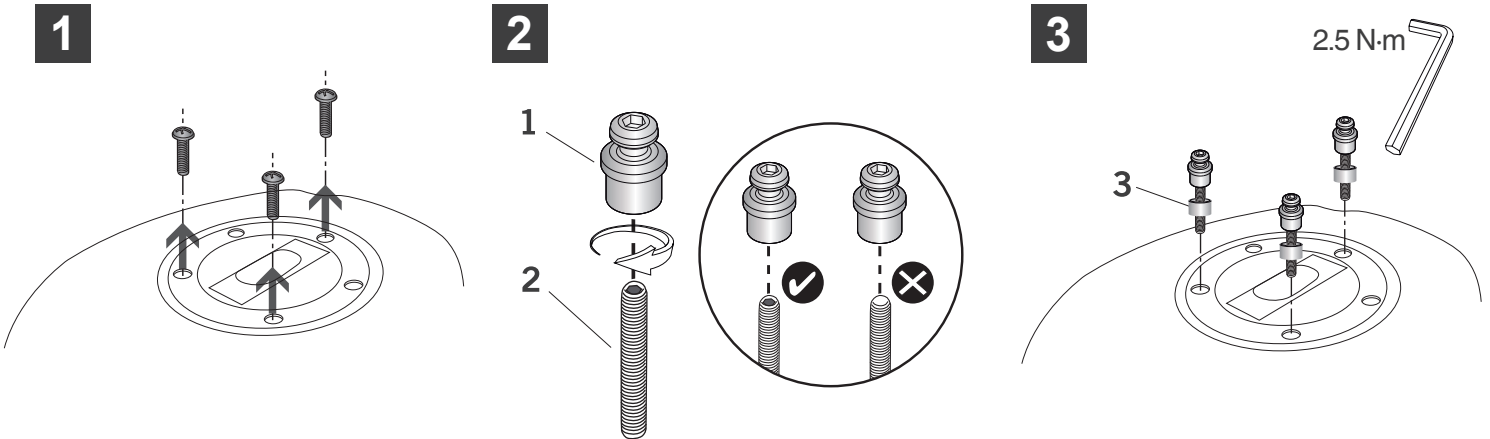

## PIN SYSTEM INSTALLATION

**PATENT**  
PENDING

<b>1</b> REF. 262057 M5	<b>2</b> REF. 304087 M5 x 40 DIN 913	<b>3</b> REF. 260730 Ø8 x Ø5,5 x 5
 <p>x3</p>	 <p>x3</p>	 <p>x3</p>

## PLATE INSTALLATION

<b>4</b> REF. 20112N	<b>5</b> REF. 262100	<b>6</b> REF. 304208
 <p>x1</p>	 <p>x1</p>	 <p>x3</p>

Ⓒ Check your bag's manual before the installation of the fitting plate.  
Always use the security strap.