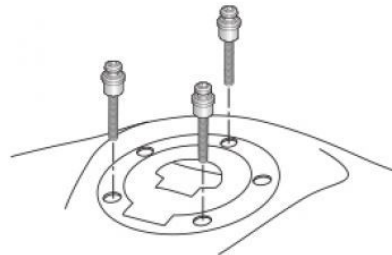

PIN SYSTEM INSTALLATION

PATENT
PENDING

1 REF. 262057 M5	2 REF. 304074 M5 x 30 DIN 913	3 REF. 260241 Ø8 x Ø5,5 x 2
 <p>x3</p>	 <p>x3</p>	 <p>x3</p>

1

2

3

2.5 N-m

PLATE INSTALLATION

3 REF. 20112N	4 REF. 262100	5 REF. 304208
 <p>x1</p>	 <p>x1</p>	 <p>Torx 20 Ø 4 x 16 x3</p>

4

5

Check your bag's manual before the installation of the fitting plate.
Always use the security strap.

QUICK FITTING TANK BAGS

Easy to use, easy to install

Installation 3'

Usage 3"

Fully integrated

**PATENT
PENDING**

1 PLATE FOR TANK BAG

2 PINS FOR BIKE TANK

1 PLACE