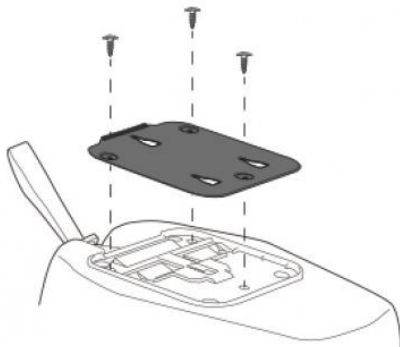

3 REF. 20112N	4 REF. 262100	5 REF. 304208
 <p>x1</p>	 <p>x1</p>	 <p>Torx 20 Ø 4 x 16 x3</p>

4

5

Check your bag's manual before the installation of the fitting plate.
Always use the security strap.

QUICK FITTING TANK BAGS

Easy to use, easy to install

Installation 3'

Usage 3"

Fully integrated

**PATENT
PENDING**

1 PLATE FOR TANK BAG

2 PINS FOR BIKE TANK

1 PLACE