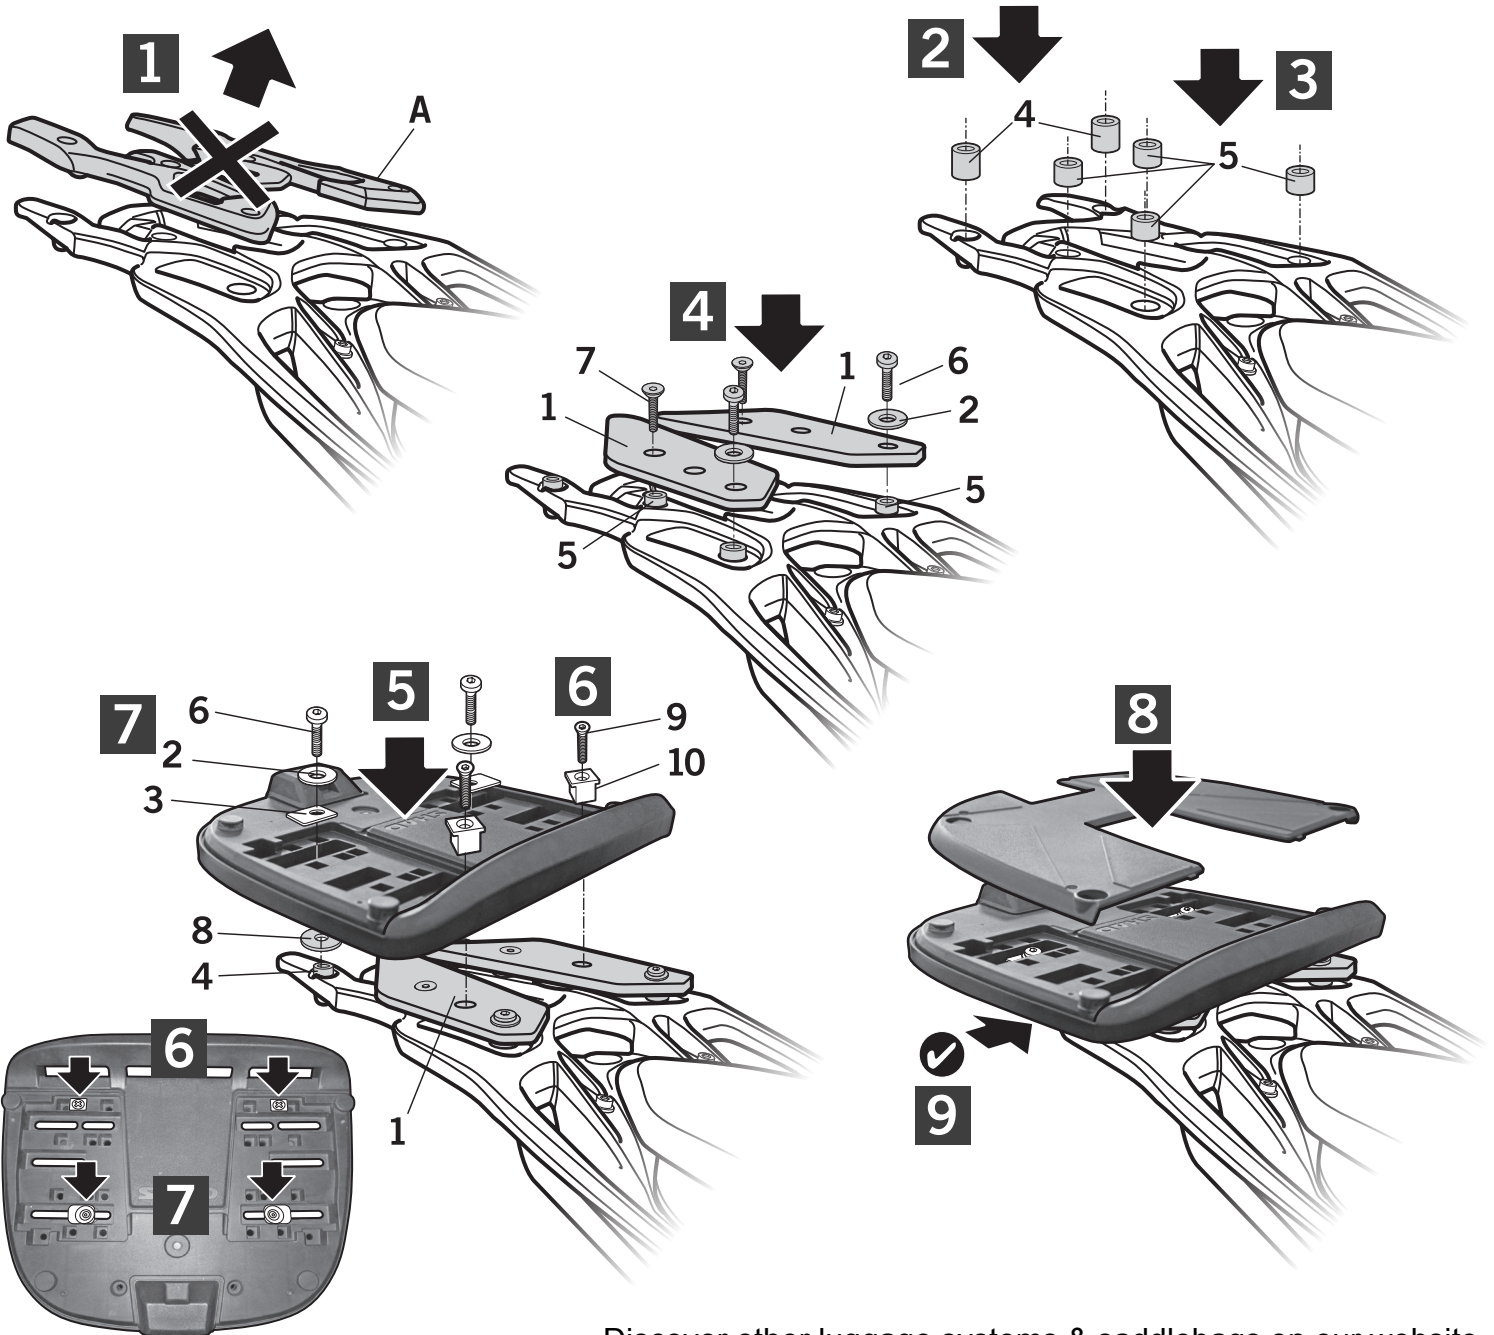

7 304029 x2
M6 x 35
Din 7991

8 303045 x2
Ø8

9 304058 x2
M6 x 30
Din 965

10 200713/2
x2

! WARNING!

(GB)

Do not fully tighten
the screws until it is
ensured that the KIT
is correctly attached
and aligned.

Discover other luggage systems & saddlebags on our website.