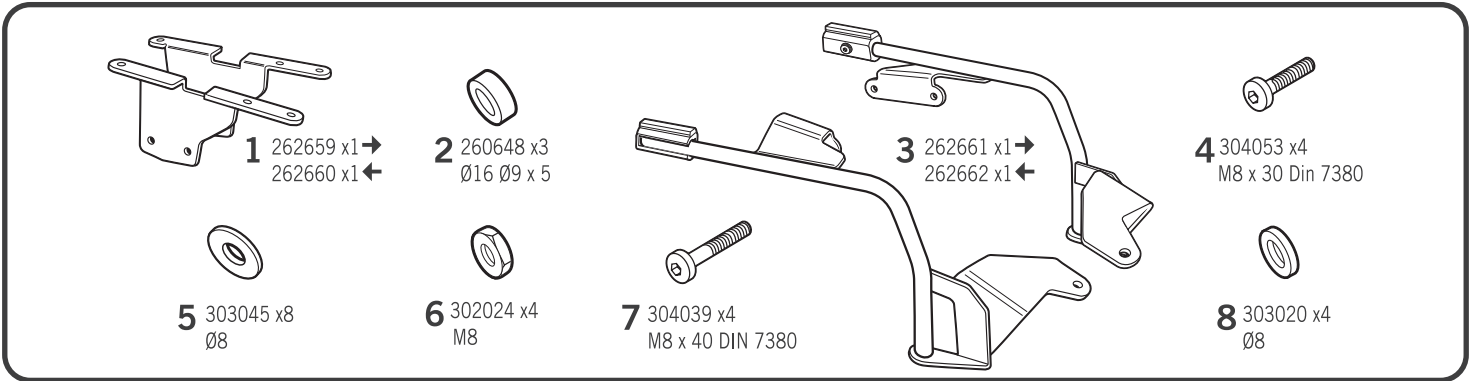

# SHAD

BMW S 1000 XR '20  
WOSX10IF

## ! WARNING!

GB

Do not fully tighten the screws until it is ensured that the KIT is correctly attached and aligned.

IMPORTANT: Based on European models.