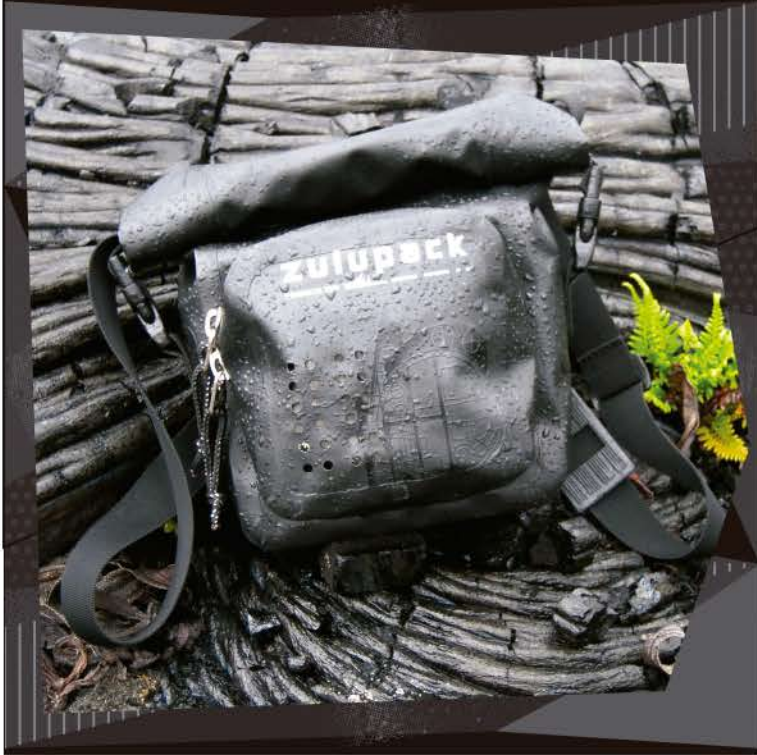

SHAD zulupack®

SW05 - ISOPACK MINI

PVC DOUBLE STRUCTURE

100% WATER PROOF IN 3 STEPS

Size:
15 x 20 x 13 CM

Shock-proof inner compartment,
foamed, fully flexible and removable.

Included

Designed to carry your
digital camera or mobile phone.

ERGONOMIC

VELCRO STRAPS

**A small welded
and watertight bag**

SHAD zulupack

STRAPS

4 FIXATION POINTS PER BAG

EXAMPLE OF MOTO FIXATION

ON A SIDE CASE