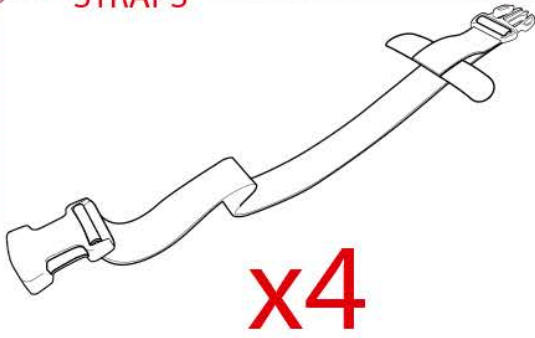

SHAD zulupack®

SW05 - ISOPACK MINI

PVC DOUBLE STRUCTURE

100% WATER PROOF IN 3 STEPS

Size:
15 x 20 x 13 CM

Shock-proof inner compartment,
foamed, fully flexible and removable.

Included

Designed to carry your
digital camera or mobile phone.

ERGONOMIC

VELCRO STRAPS

**A small welded
and watertight bag**

SHAD zulupack

STRAPS

4 FIXATION POINTS PER BAG

EXAMPLE OF MOTO FIXATION

ON A SIDE CASE