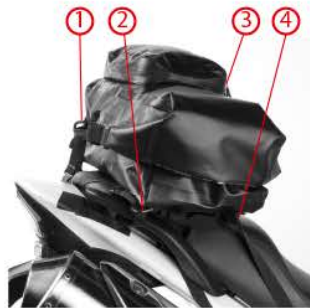

SHAD zulupack®

SW05 - ISOPACK MINI

PVC DOUBLE STRUCTURE

100% WATER PROOF IN 3 STEPS

Size:
15 x 20 x 13 CM

Shock-proof inner compartment,
foamed, fully flexible and removable.

Included

Designed to carry your
digital camera or mobile phone.

ERGONOMIC

VELCRO STRAPS

**A small welded
and watertight bag**

SHAD zulupack

STRAPS

4 FIXATION POINTS PER BAG

EXAMPLE OF MOTO FIXATION

ON A SIDE CASE