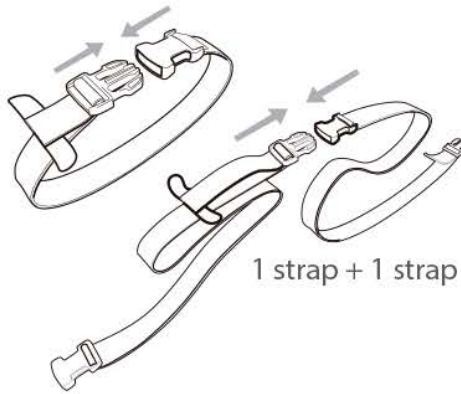

SHAD zulupack®

SW05 - ISOPACK MINI

PVC DOUBLE STRUCTURE

100% WATER PROOF IN 3 STEPS

Size:
15 x 20 x 13 CM

Shock-proof inner compartment,
foamed, fully flexible and removable.

Included

Designed to carry your
digital camera or mobile phone.

ERGONOMIC

VELCRO STRAPS

**A small welded
and watertight bag**

SHAD zulupack

STRAPS

4 FIXATION POINTS PER BAG

EXAMPLE OF MOTO FIXATION

ON A SIDE CASE