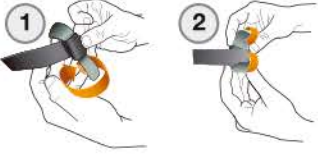

SHAD zulupack®

SW05 - ISOPACK MINI

PVC DOUBLE STRUCTURE

100% WATER PROOF IN 3 STEPS

Size:
15 x 20 x 13 CM

Shock-proof inner compartment,
foamed, fully flexible and removable.

Included

Designed to carry your
digital camera or mobile phone.

ERGONOMIC

VELCRO STRAPS

**A small welded
and watertight bag**

SHAD zulupack

STRAPS

4 FIXATION POINTS PER BAG

EXAMPLE OF MOTO FIXATION

ON A SIDE CASE