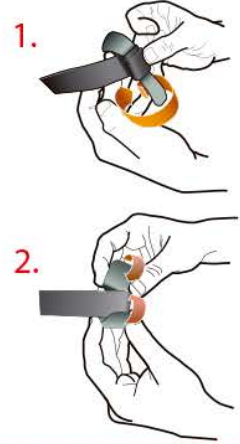

SHAD zulupack®

SW05 - ISOPACK MINI

PVC DOUBLE STRUCTURE

100% WATER PROOF IN 3 STEPS

Size:
15 x 20 x 13 CM

Shock-proof inner compartment,
foamed, fully flexible and removable.

Included

Designed to carry your
digital camera or mobile phone.

ERGONOMIC

VELCRO STRAPS

**A small welded
and watertight bag**

SHAD zulupack

STRAPS

4 FIXATION POINTS PER BAG

EXAMPLE OF MOTO FIXATION

ON A SIDE CASE