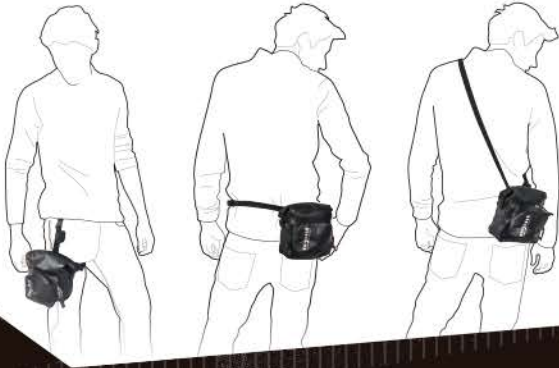

SHAD zulupack®

SW05 - ISOPACK MINI

PVC DOUBLE STRUCTURE

100% WATER PROOF IN 3 STEPS

Size:
15 x 20 x 13 CM

Shock-proof inner compartment,
foamed, fully flexible and removable.

Included

Designed to carry your
digital camera or mobile phone.

ERGONOMIC

VELCRO STRAPS

**A small welded
and watertight bag**

SHAD zulupack

STRAPS

4 FIXATION POINTS PER BAG

EXAMPLE OF MOTO FIXATION

ON A SIDE CASE