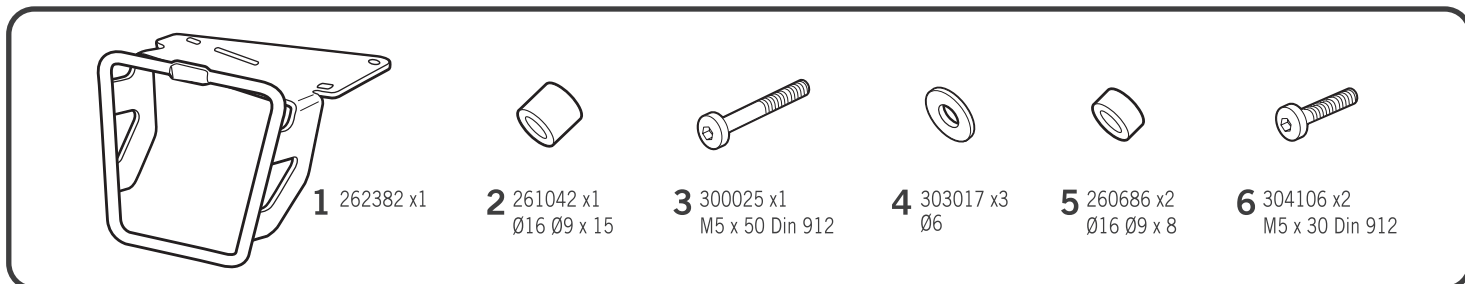

SHAD

BMW R NINE T 1200 '13 -'19
NINE T PURE 1200 '15 -'19
NINE T SCRAMBLER 1200 '16 -'19
NINE T RACER 1200 '17 -'19
NINE T URBAN 1200 G/S '17 -'19

KIT CAFE RACER
WONT13SR

WARNING!

GB
Do not fully tighten
the screws until it is
ensured that the KIT
is correctly attached
and aligned.

IMPORTANT: Based on European models.

Discover other motorcycle luggage systems and saddlebags on our website.