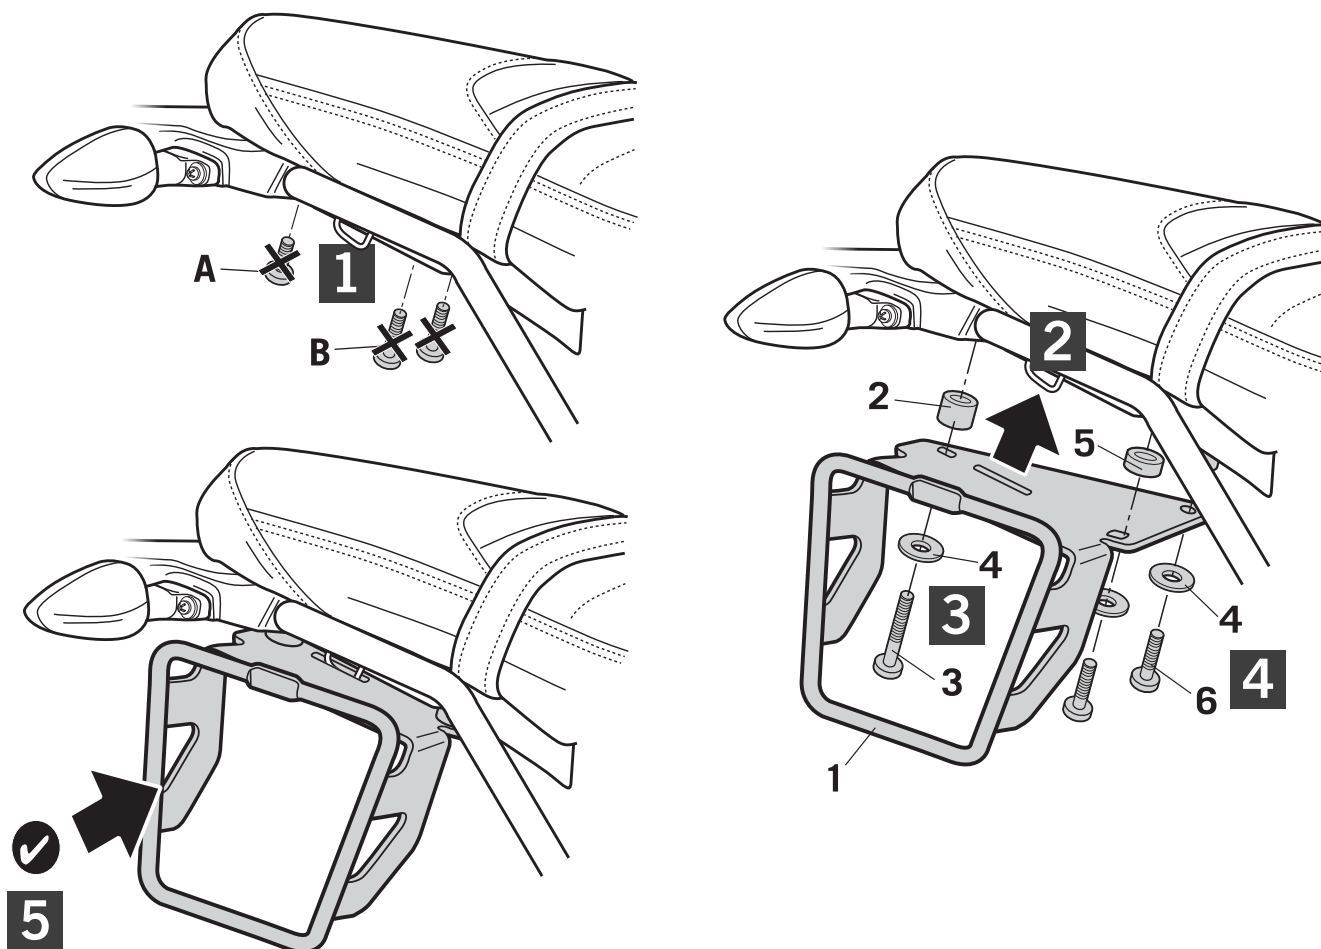

SHAD

BMW R NINE T 1200 '13 -'19
NINE T PURE 1200 '15 -'19
NINE T SCRAMBLER 1200 '16 -'19
NINE T RACER 1200 '17 -'19
NINE T URBAN 1200 G/S '17 -'19

KIT CAFE RACER
WONT13SR

WARNING!

GB
Do not fully tighten
the screws until it is
ensured that the KIT
is correctly attached
and aligned.