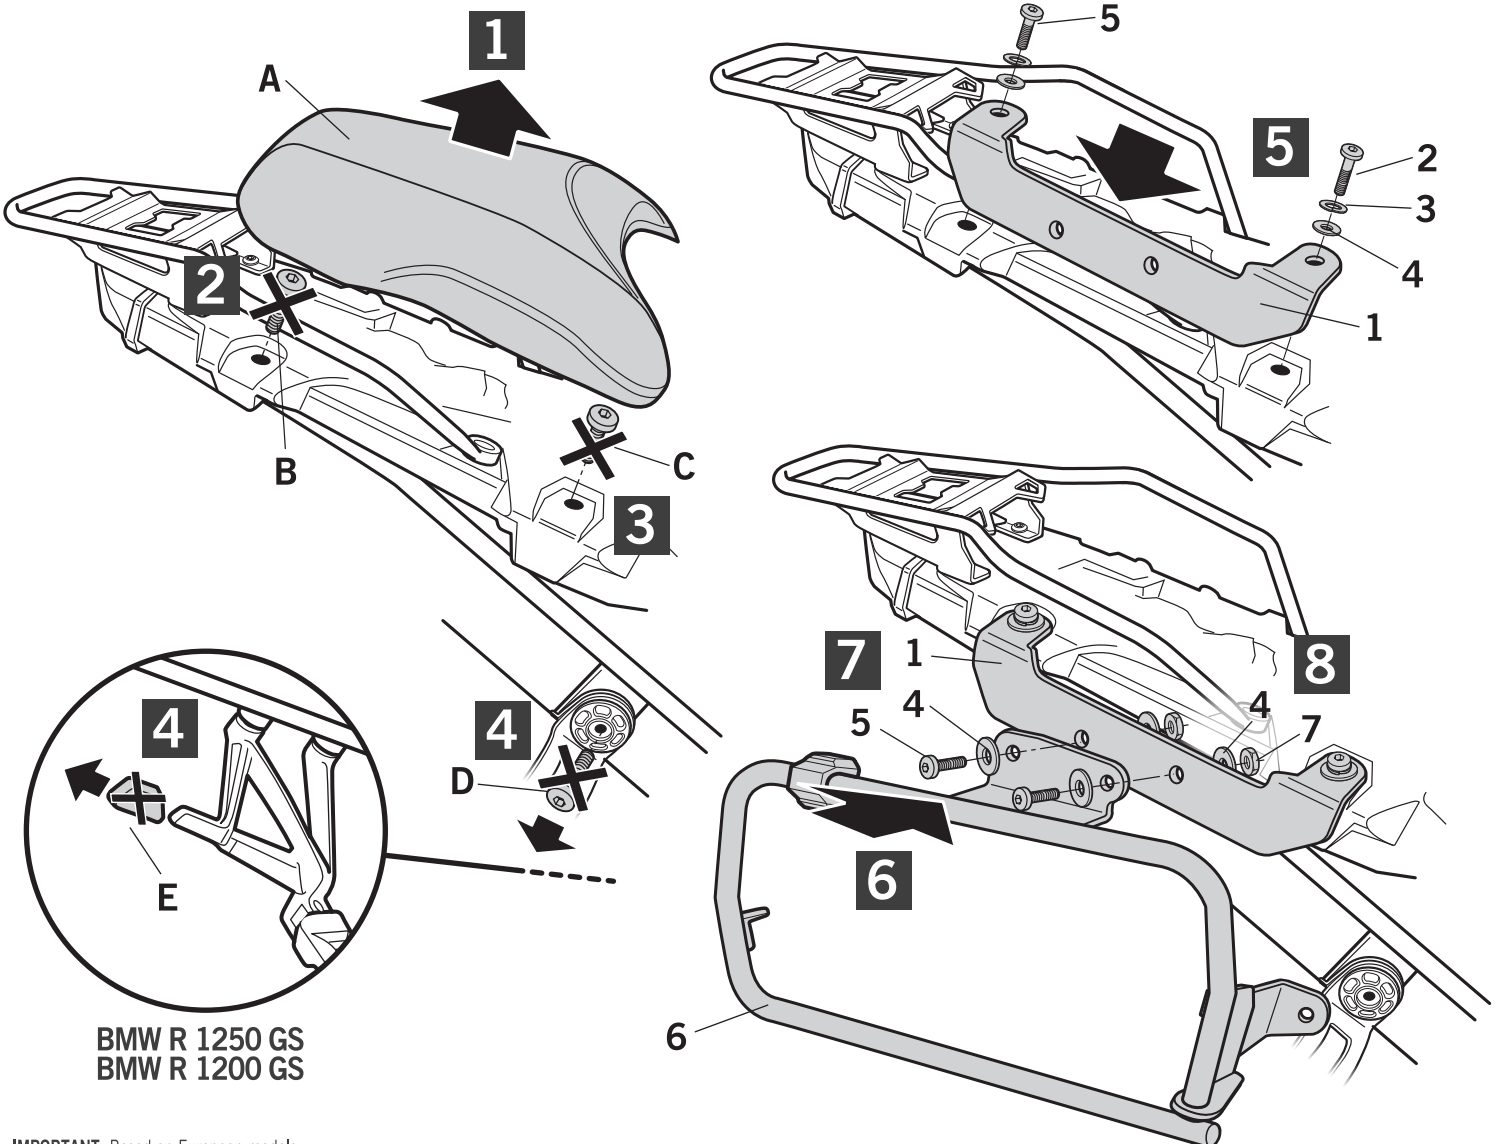

SHAD

BMW R 1250 GS / GS ADVENTURE '19-'20
 BMW R 1200 GS / GS ADVENTURE '14-'18
 W0GS194P

! WARNING!

GB

Do not fully tighten the screws until it is ensured that the KIT is correctly attached and aligned.

BMW R 1250 GS
 BMW R 1200 GS