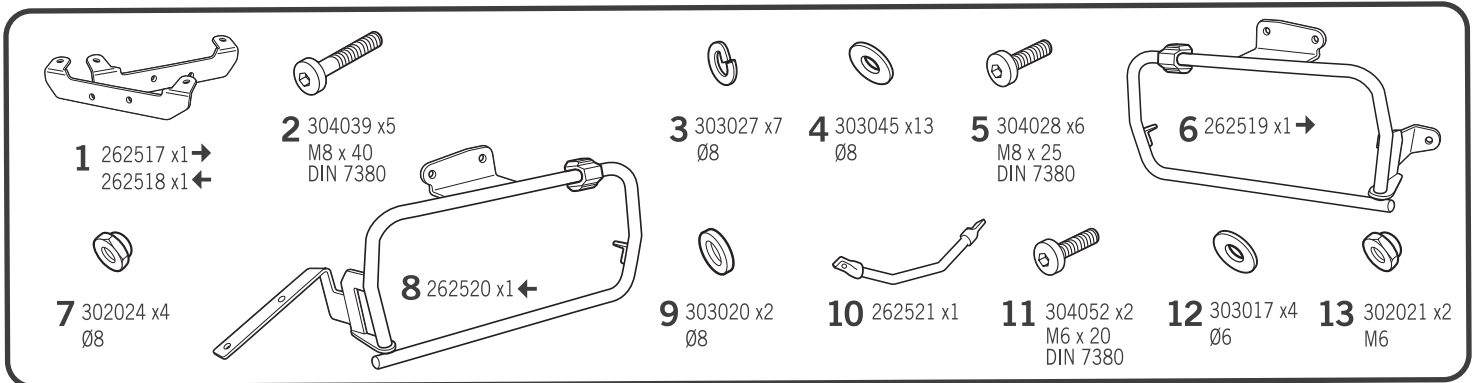

SHAD

BMW R 1250 GS / GS ADVENTURE '19-'20
 BMW R 1200 GS / GS ADVENTURE '14-'18
 W0GS194P

! WARNING!

GB

Do not fully tighten the screws until it is ensured that the KIT is correctly attached and aligned.

BMW R 1250 GS
 BMW R 1200 GS

BMW R 1250 GS / GS ADVENTURE '19-'20
BMW R 1200 GS / GS ADVENTURE '14-'18
WOGS194P

BMW R 1250 GS
BMW R 1200 GS