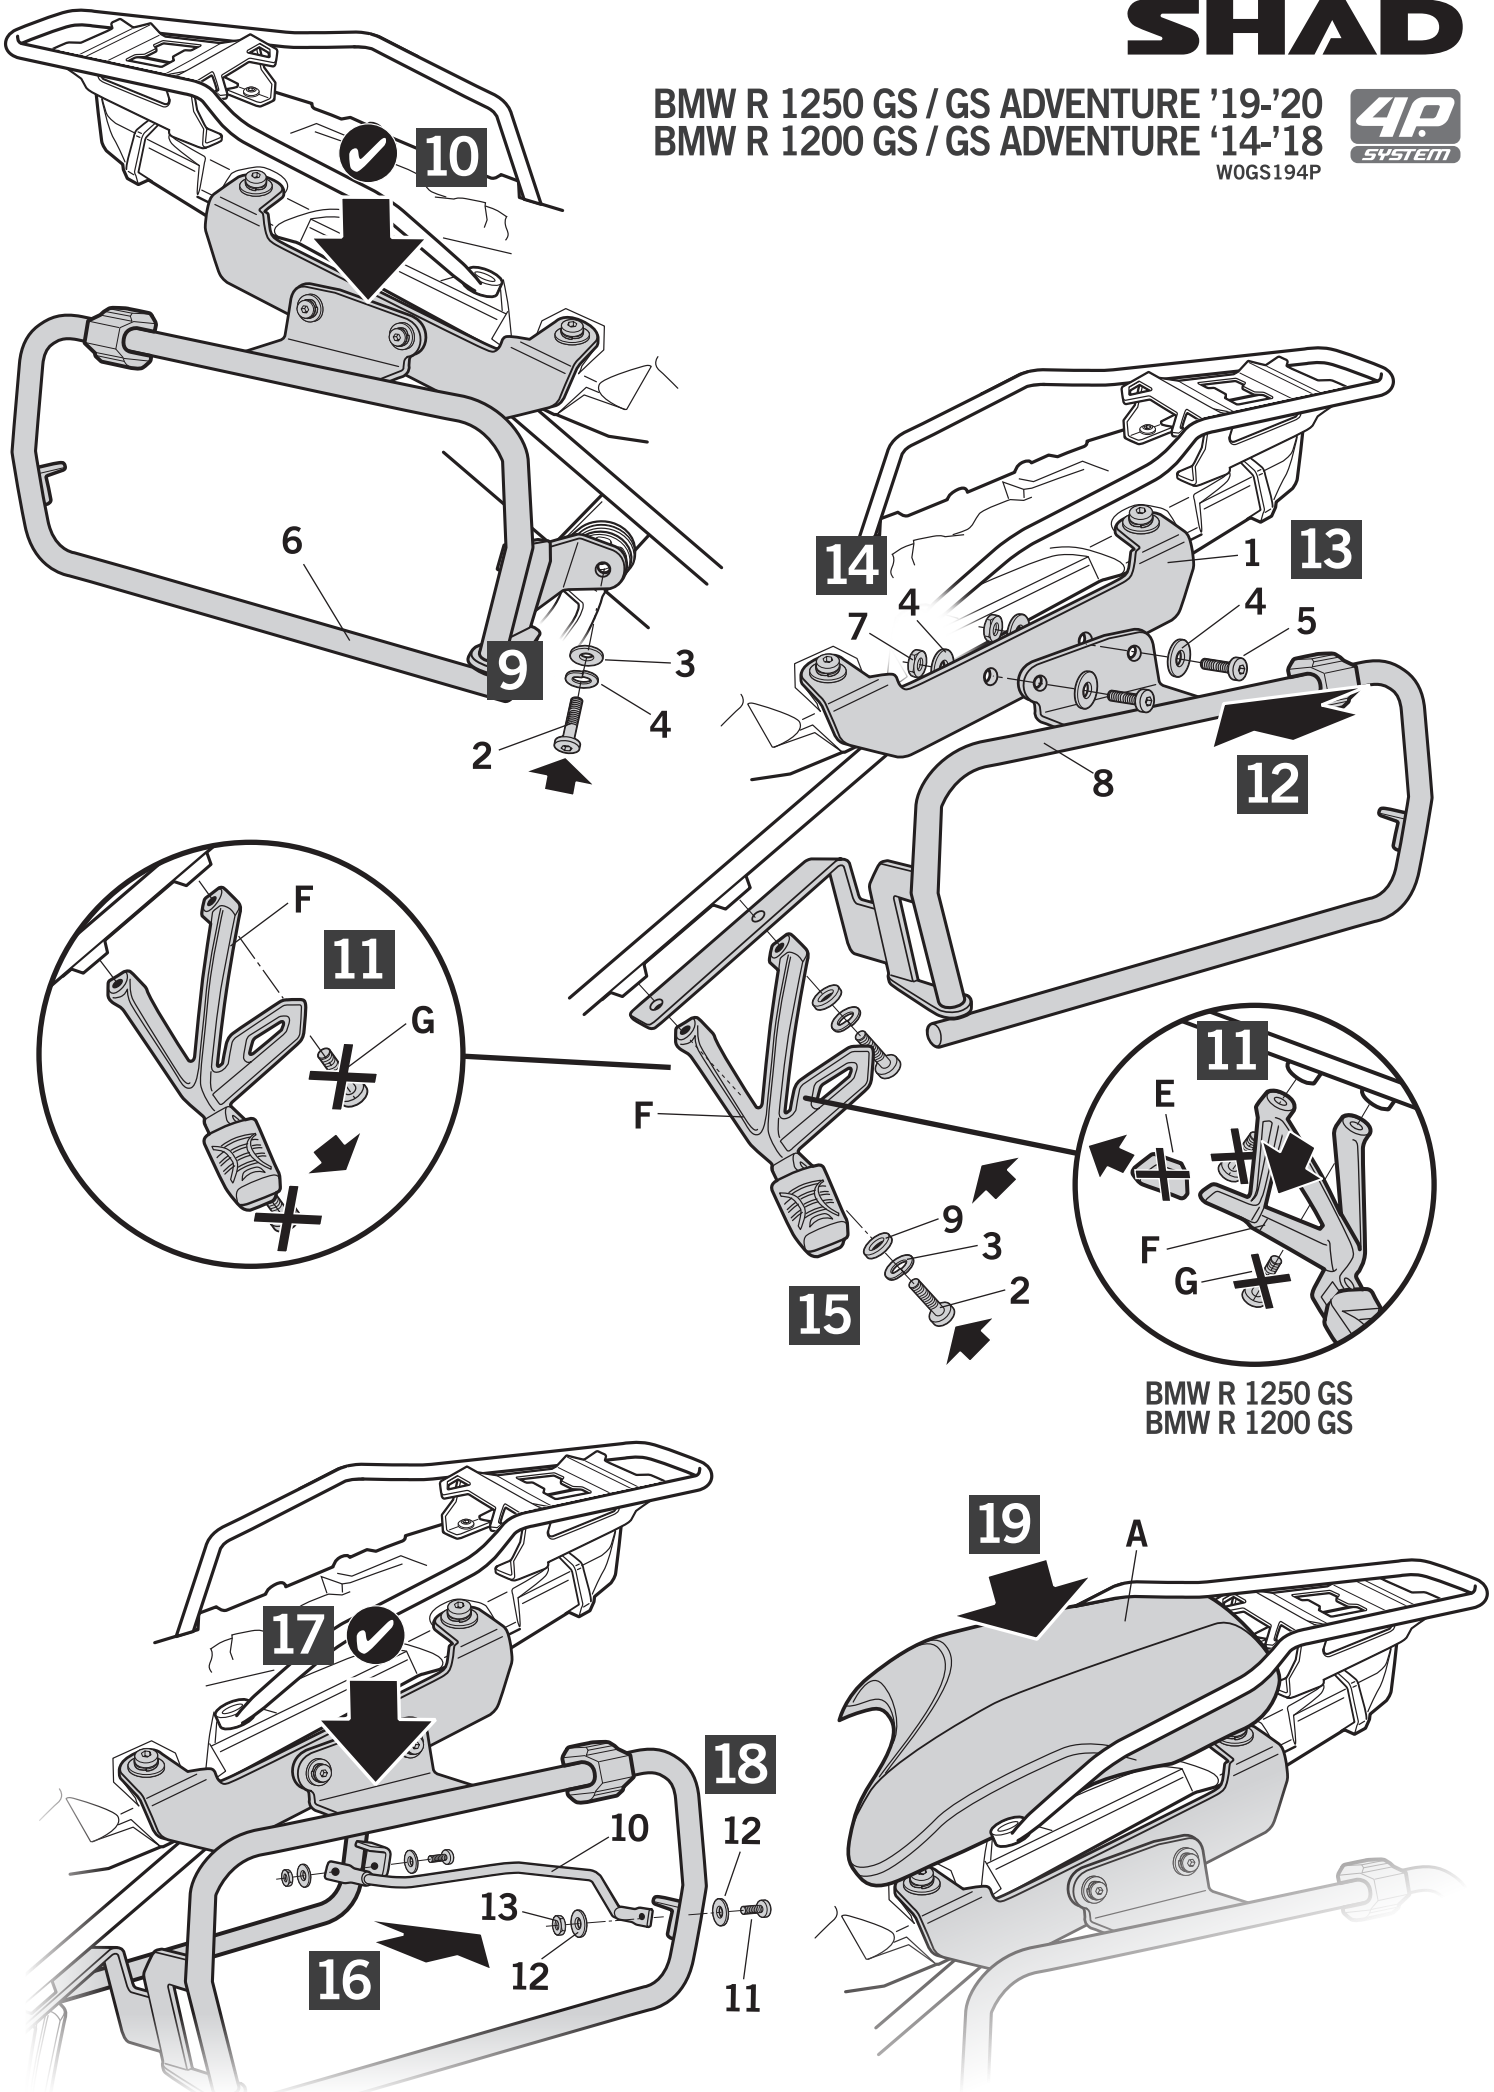

SHAD

BMW R 1250 GS / GS ADVENTURE '19-'20
 BMW R 1200 GS / GS ADVENTURE '14-'18
 W0GS194P

! WARNING!

GB

Do not fully tighten the screws until it is ensured that the KIT is correctly attached and aligned.

BMW R 1250 GS
 BMW R 1200 GS

BMW R 1250 GS / GS ADVENTURE '19-'20
BMW R 1200 GS / GS ADVENTURE '14-'18
WOGS194P

BMW R 1250 GS
BMW R 1200 GS