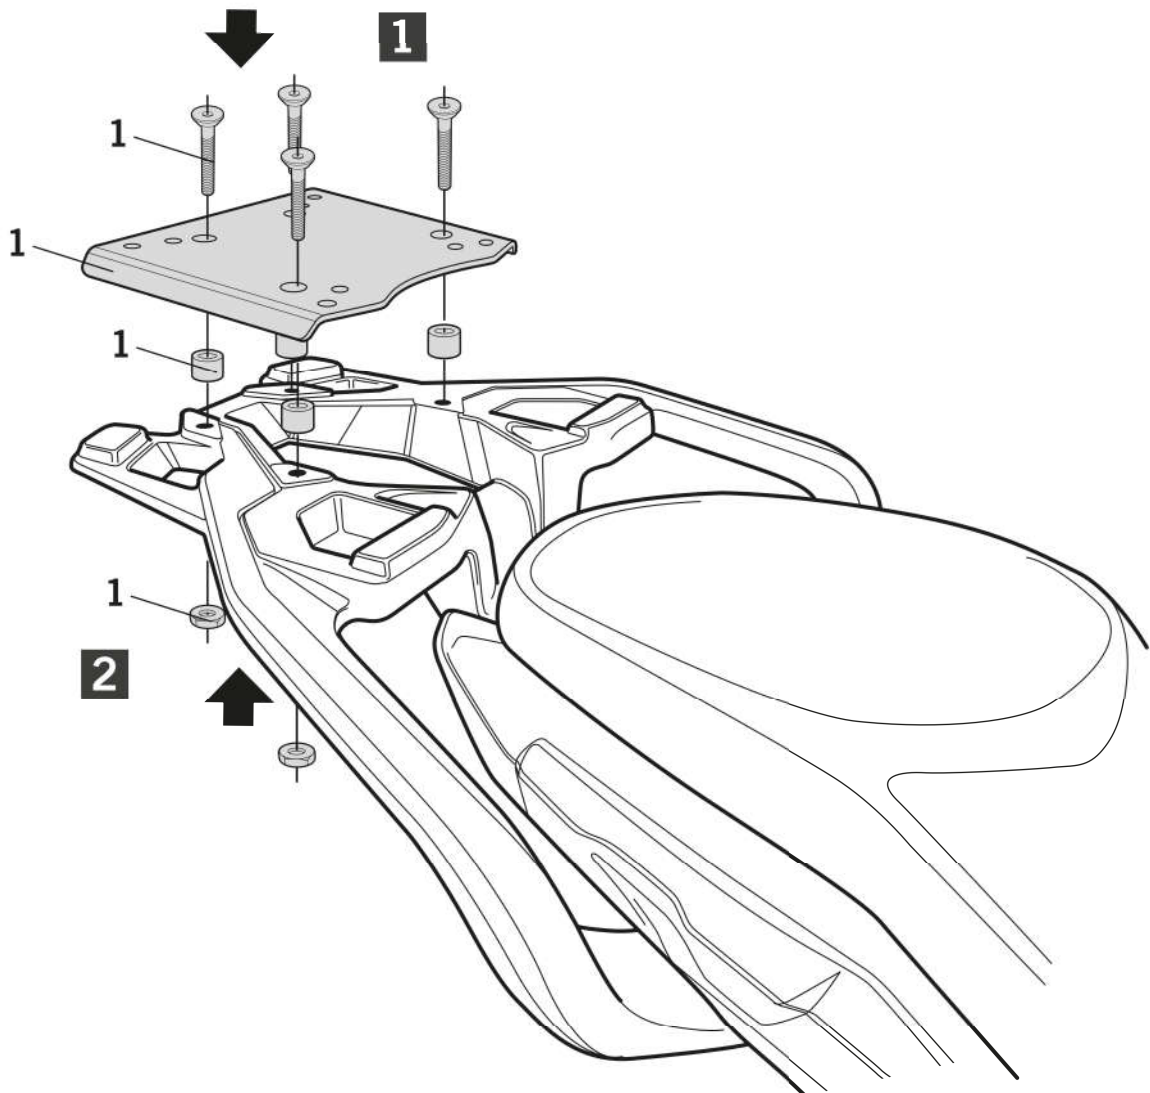

## BMW G 310 GS '17

KIT TOP W0GG37ST

1 262248 x1

2 304225 x4  
M6 x 45 Din 7991

3 261029 x4  
Ø20 Ø11 x 15

4 302021 x4  
M6

### WARNING!

**GB** Do not fully tighten the screws until it is ensured that the KIT is correctly attached and aligned.

Find out more about luggage systems & saddlebags we have.