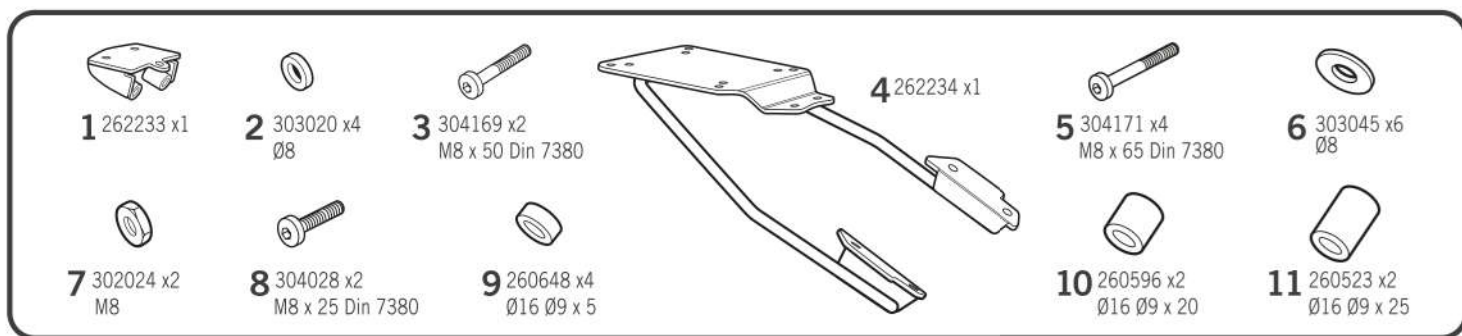

SHAD

BMW G 310 R '17 KIT TOP WOG317ST

WARNING!

(GB) Do not fully tighten the screws until it is ensured that the KIT is correctly attached and aligned.

ATTENTION: For a full equip assembly, mount the 3p system before the top master.

TOP MASTER
+
3P SYSTEM