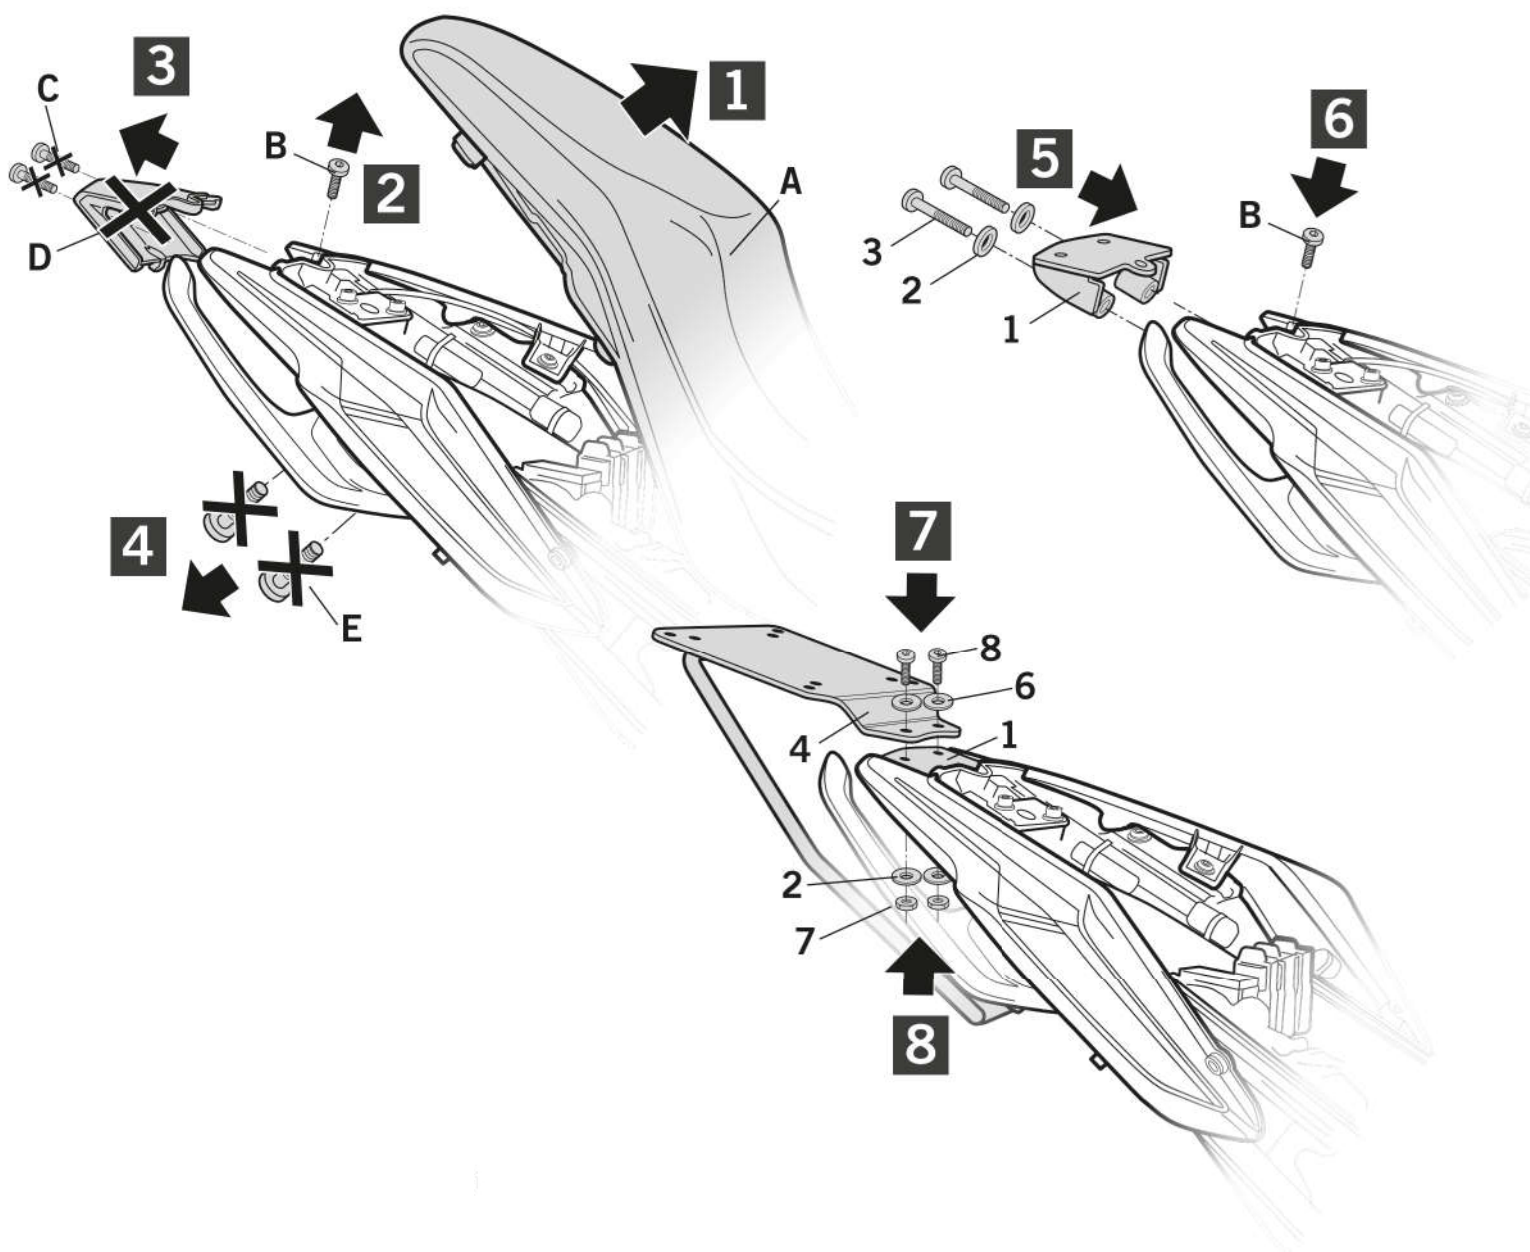

SHAD

BMW G 310 R '17 KIT TOP WOG317ST

WARNING!

(GB) Do not fully tighten the screws until it is ensured that the KIT is correctly attached and aligned.

ATTENTION: For a full equip assembly, mount the 3p system before the top master.

TOP MASTER
+
3P SYSTEM