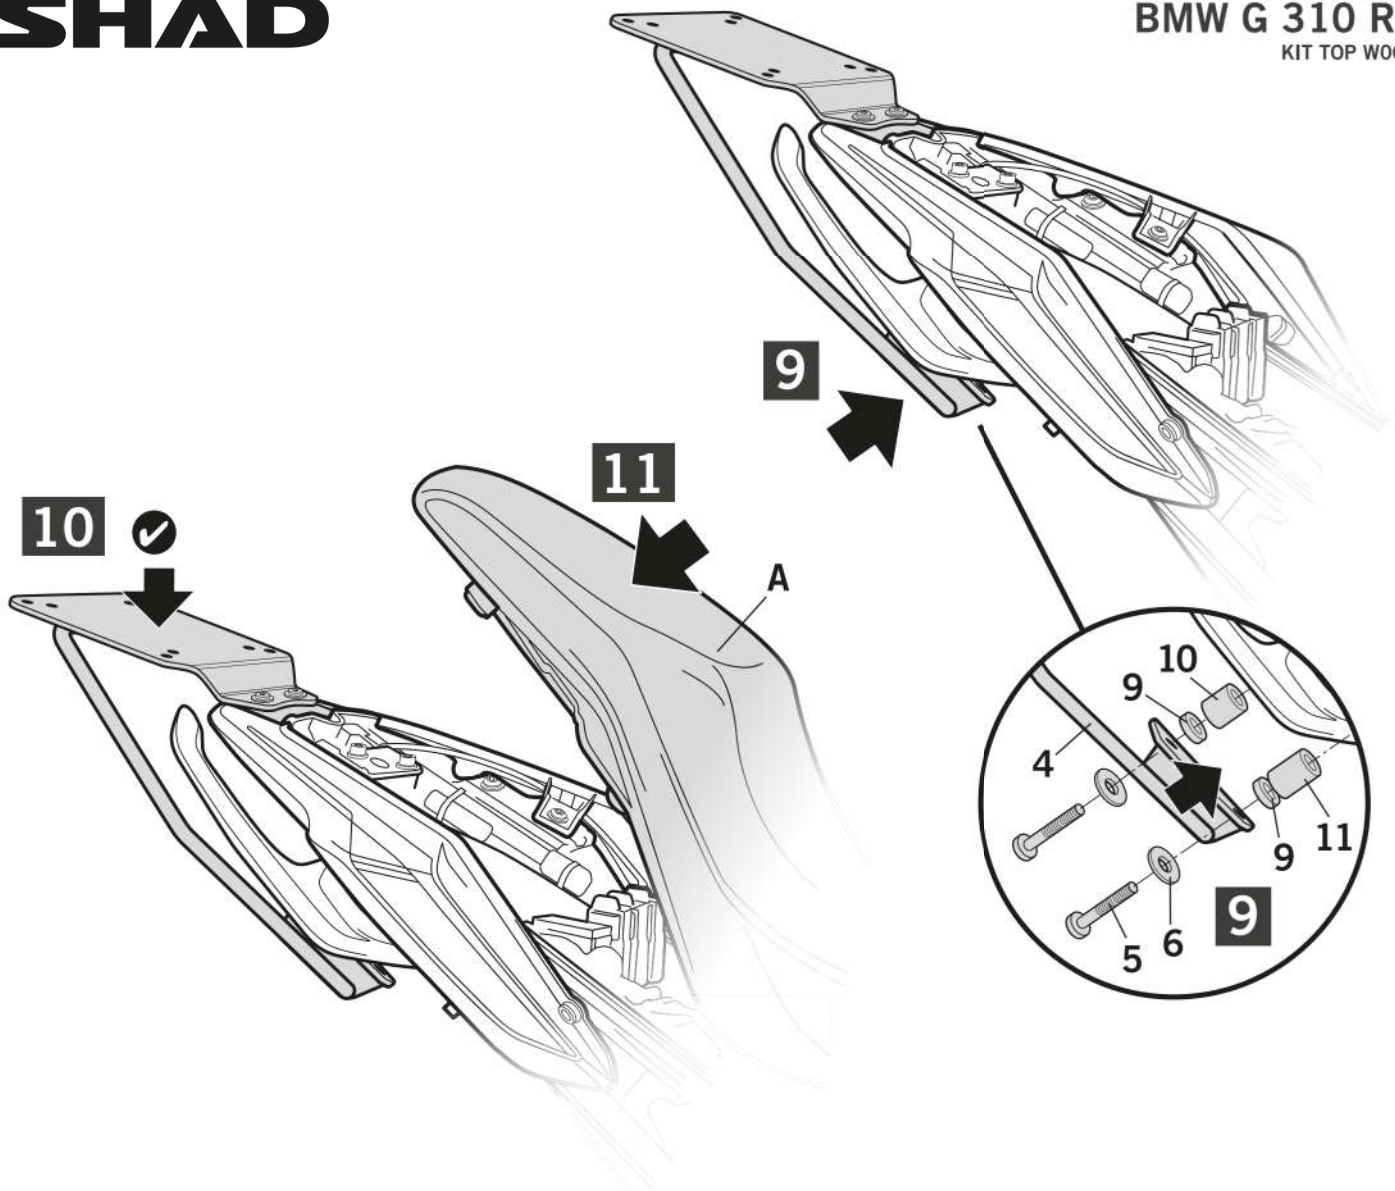

SHAD

BMW G 310 R '17 KIT TOP WOG317ST

WARNING!

(GB) Do not fully tighten the screws until it is ensured that the KIT is correctly attached and aligned.

ATTENTION: For a full equip assembly, mount the 3p system before the top master.

TOP MASTER
+
3P SYSTEM