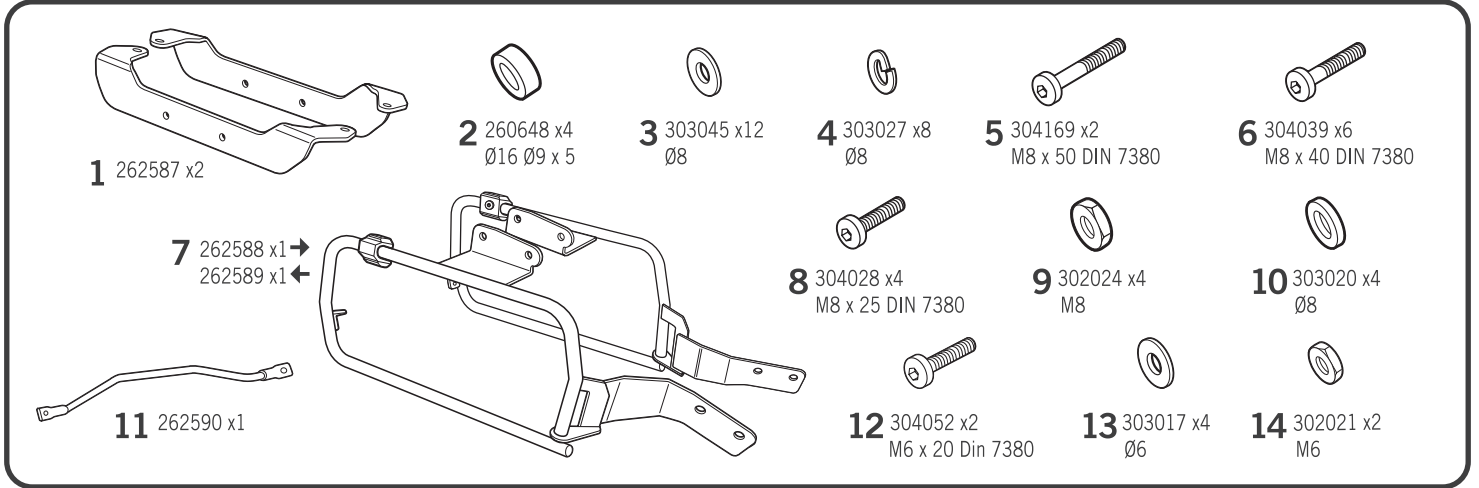

# SHAD

BMW F 750GS / F 850GS '18-'20  
 BMW F 750GS ADVENTURE '18-'19  
 BMW F 850GS ADVENTURE '18-'20

W0FS884P

Compatible with TR47 / TR36 / SH35 / SH36

## ! WARNING!

GB

Do not fully tighten the screws until it is ensured that the KIT is correctly attached and aligned.

IMPORTANT: Based on European models.