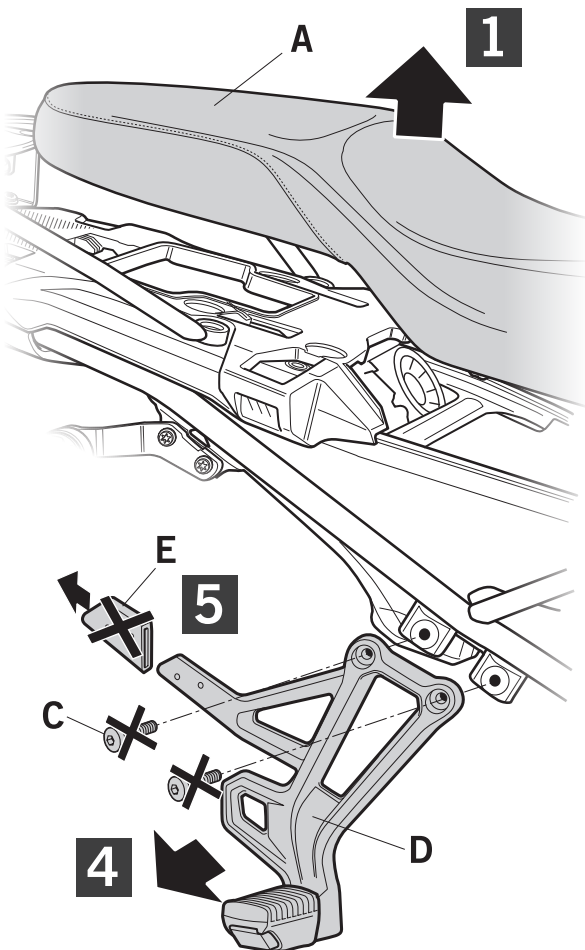

# SHAD

BMW F 750GS / F 850GS '18-'20  
 BMW F 750GS ADVENTURE '18-'19  
 BMW F 850GS ADVENTURE '18-'20

W0FS884P

Compatible with TR47 / TR36 / SH35 / SH36

## ! WARNING!

GB

Do not fully tighten the screws until it is ensured that the KIT is correctly attached and aligned.

IMPORTANT: Based on European models.