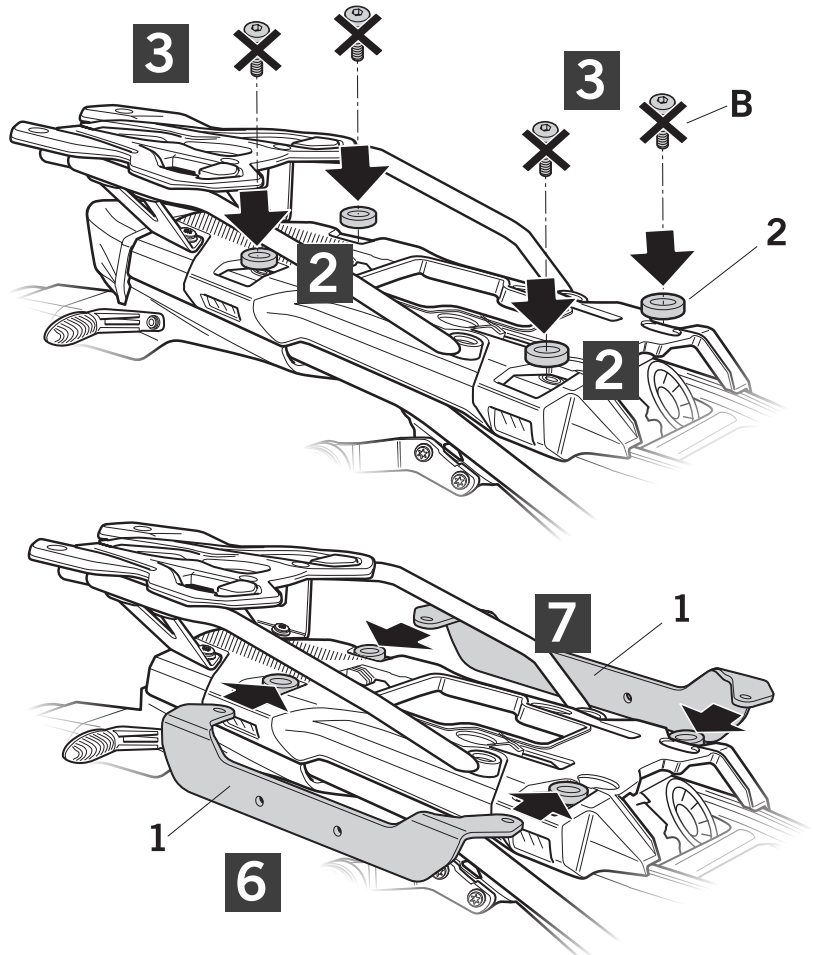

# SHAD

BMW F 750GS / F 850GS '18-'20  
 BMW F 750GS ADVENTURE '18-'19  
 BMW F 850GS ADVENTURE '18-'20

W0FS884P

Compatible with TR47 / TR36 / SH35 / SH36

## ! WARNING!

GB

Do not fully tighten the screws until it is ensured that the KIT is correctly attached and aligned.

IMPORTANT: Based on European models.