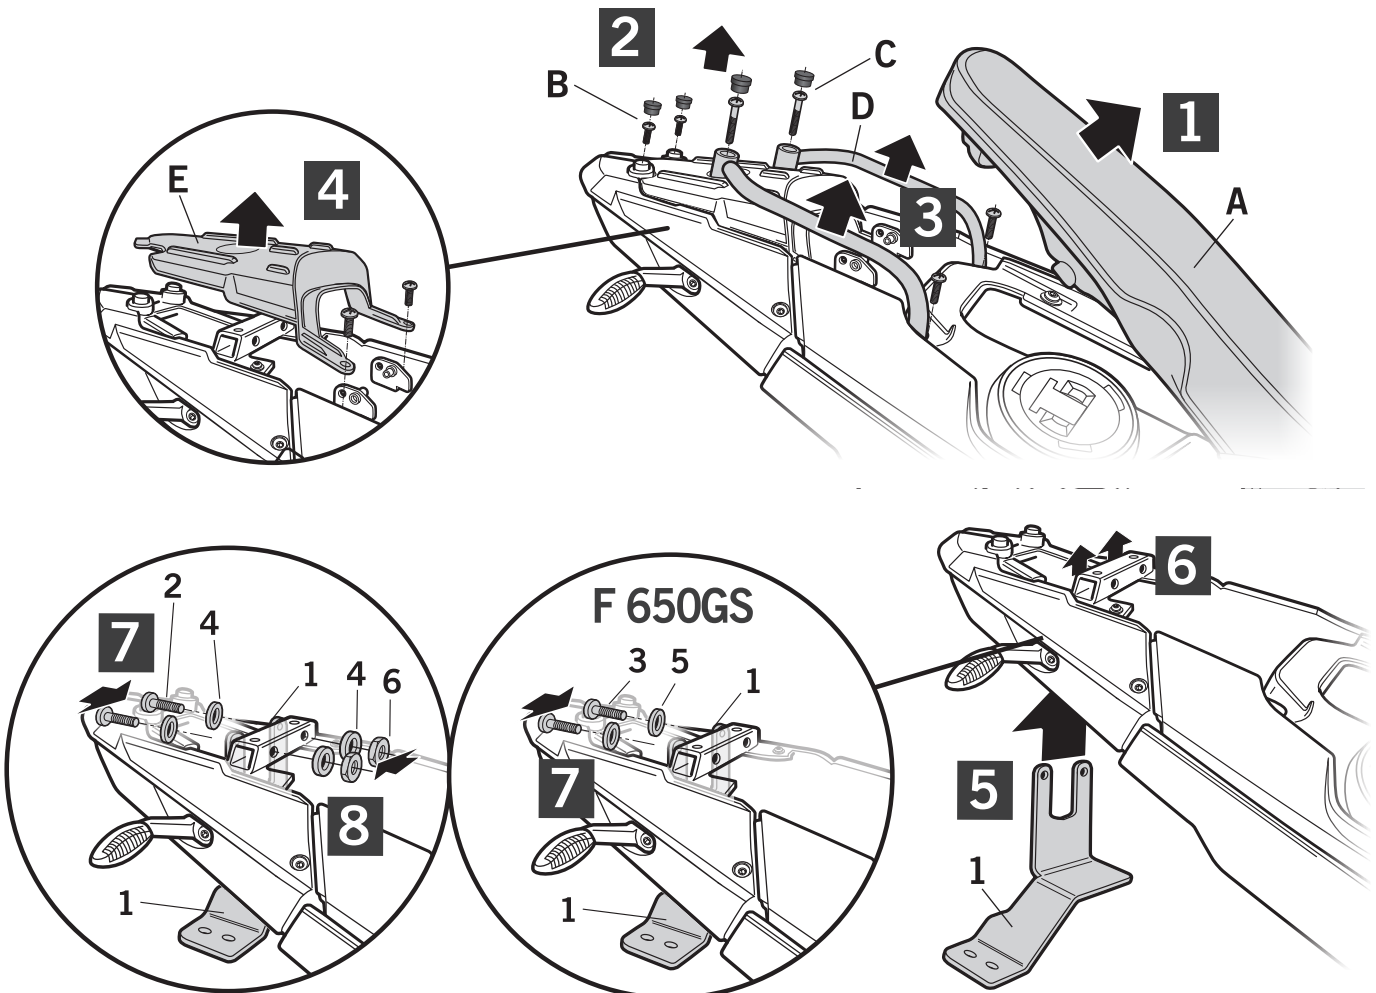

SHAD

BMW F 650GS / F 700GS / F 800GS '08-'18
W0FG884P

4P
SYSTEM

DESIGNED IN
BARCELONA

! WARNING!

GB

Do not fully tighten the screws until it is ensured that the KIT is correctly attached and aligned.

IMPORTANT: Based on European models.