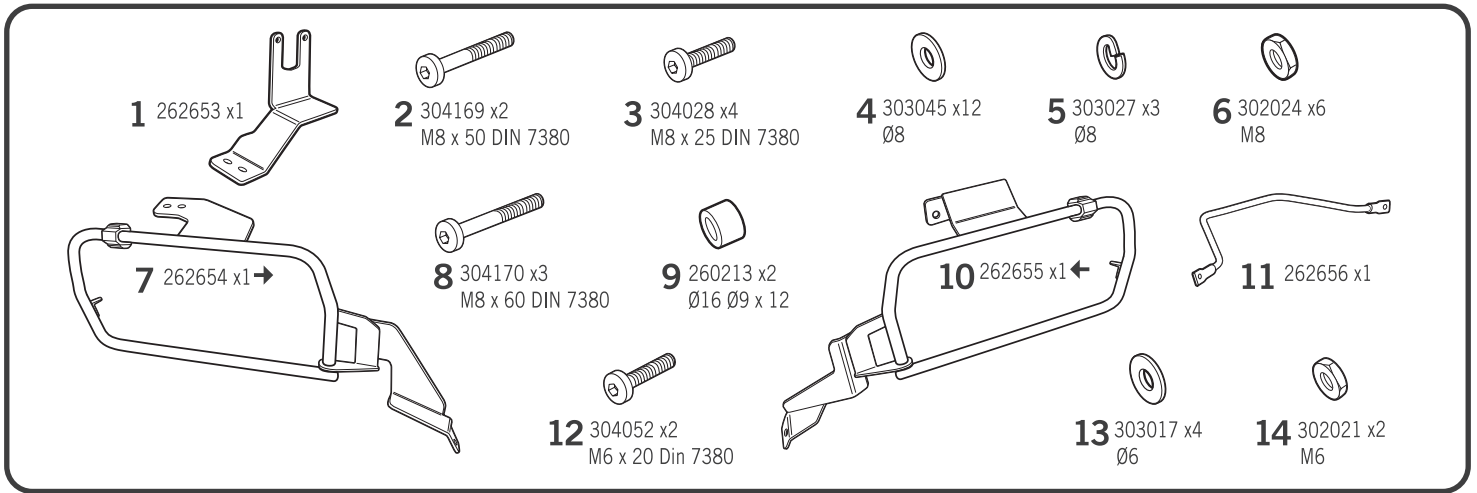

SHAD

BMW F 650GS / F 700GS / F 800GS '08-'18
W0FG884P

4P
SYSTEM

DESIGNED IN
BARCELONA

! WARNING!

GB

Do not fully tighten the screws until it is ensured that the KIT is correctly attached and aligned.

IMPORTANT: Based on European models.