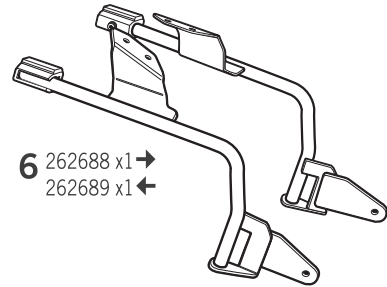

SHAD

VOGE 300R '20
VOVR30IF

1 262685 x1

2 304201 x4
M6 x 40 DIN 7380

3 303017 x8
Ø6

4 260213 x4
Ø16 Ø9 x 12

5 302021 x4
M6

7 304053 x6
M8 x 30 Din 7380

8 303045 x10
Ø8

9 302024 x4
M8

6 262688 x1 →
262689 x1 ←

! WARNING!

GB

Do not fully tighten the screws until it is ensured that the KIT is correctly attached and aligned.

IMPORTANT: Based on European models.