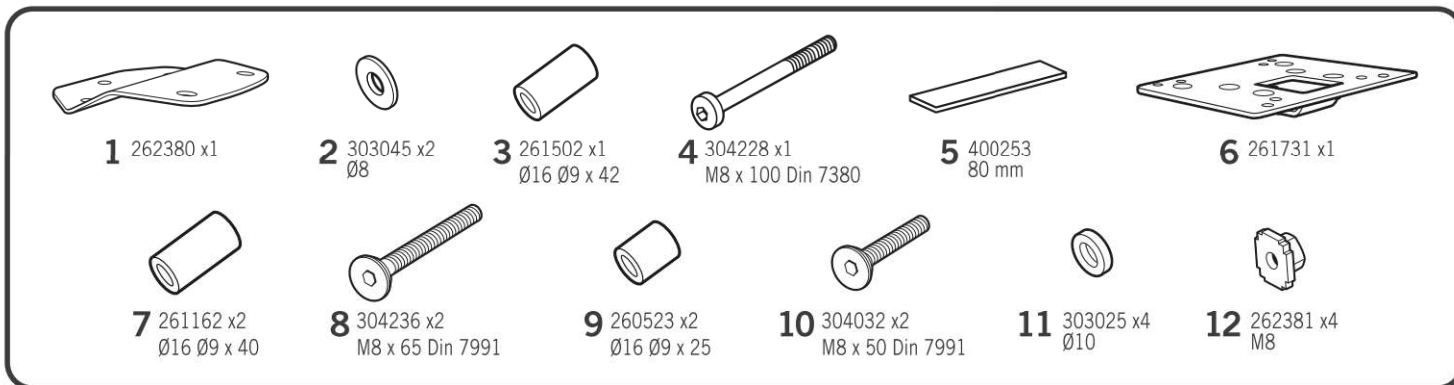

SHAD

PIAGGIO MP3 300/350/500 HPE SPORT BUSINESS '18 KIT TOP VOMP58ST

WARNING!

GB

Do not fully tighten the screws until it is ensured that the KIT is correctly attached and aligned.

IMPORTANT: Based on European models.