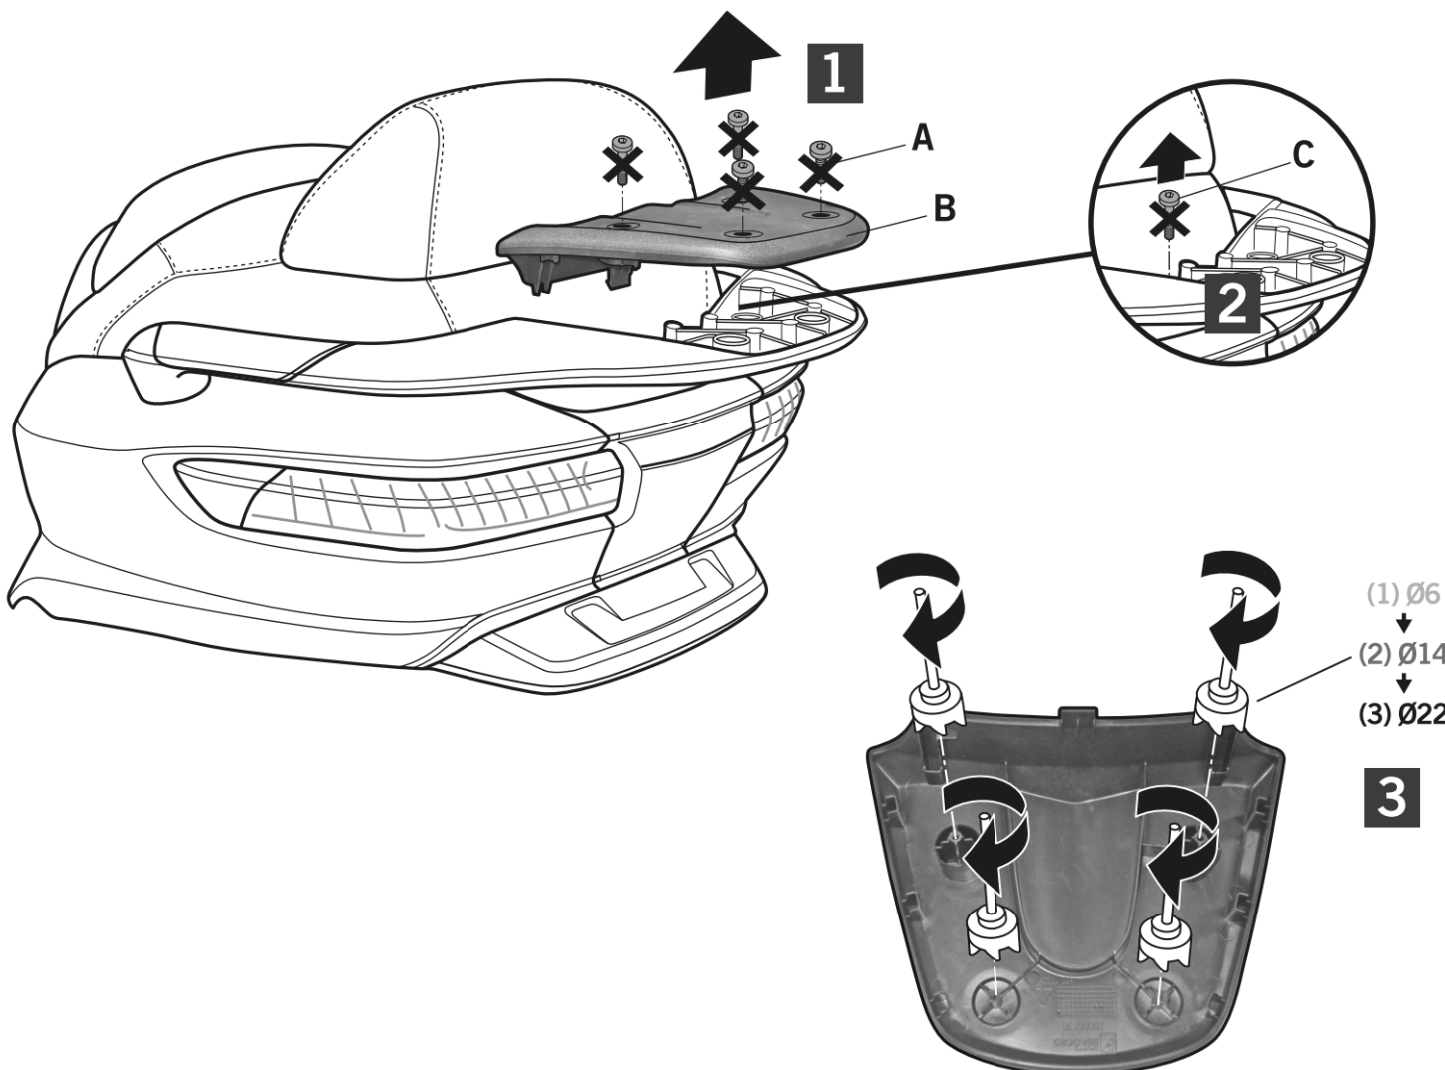

SHAD

PIAGGIO MP3 300/350/500 HPE SPORT BUSINESS '18 KIT TOP VOMP58ST

WARNING!

GB

Do not fully tighten the screws until it is ensured that the KIT is correctly attached and aligned.

IMPORTANT: Based on European models.