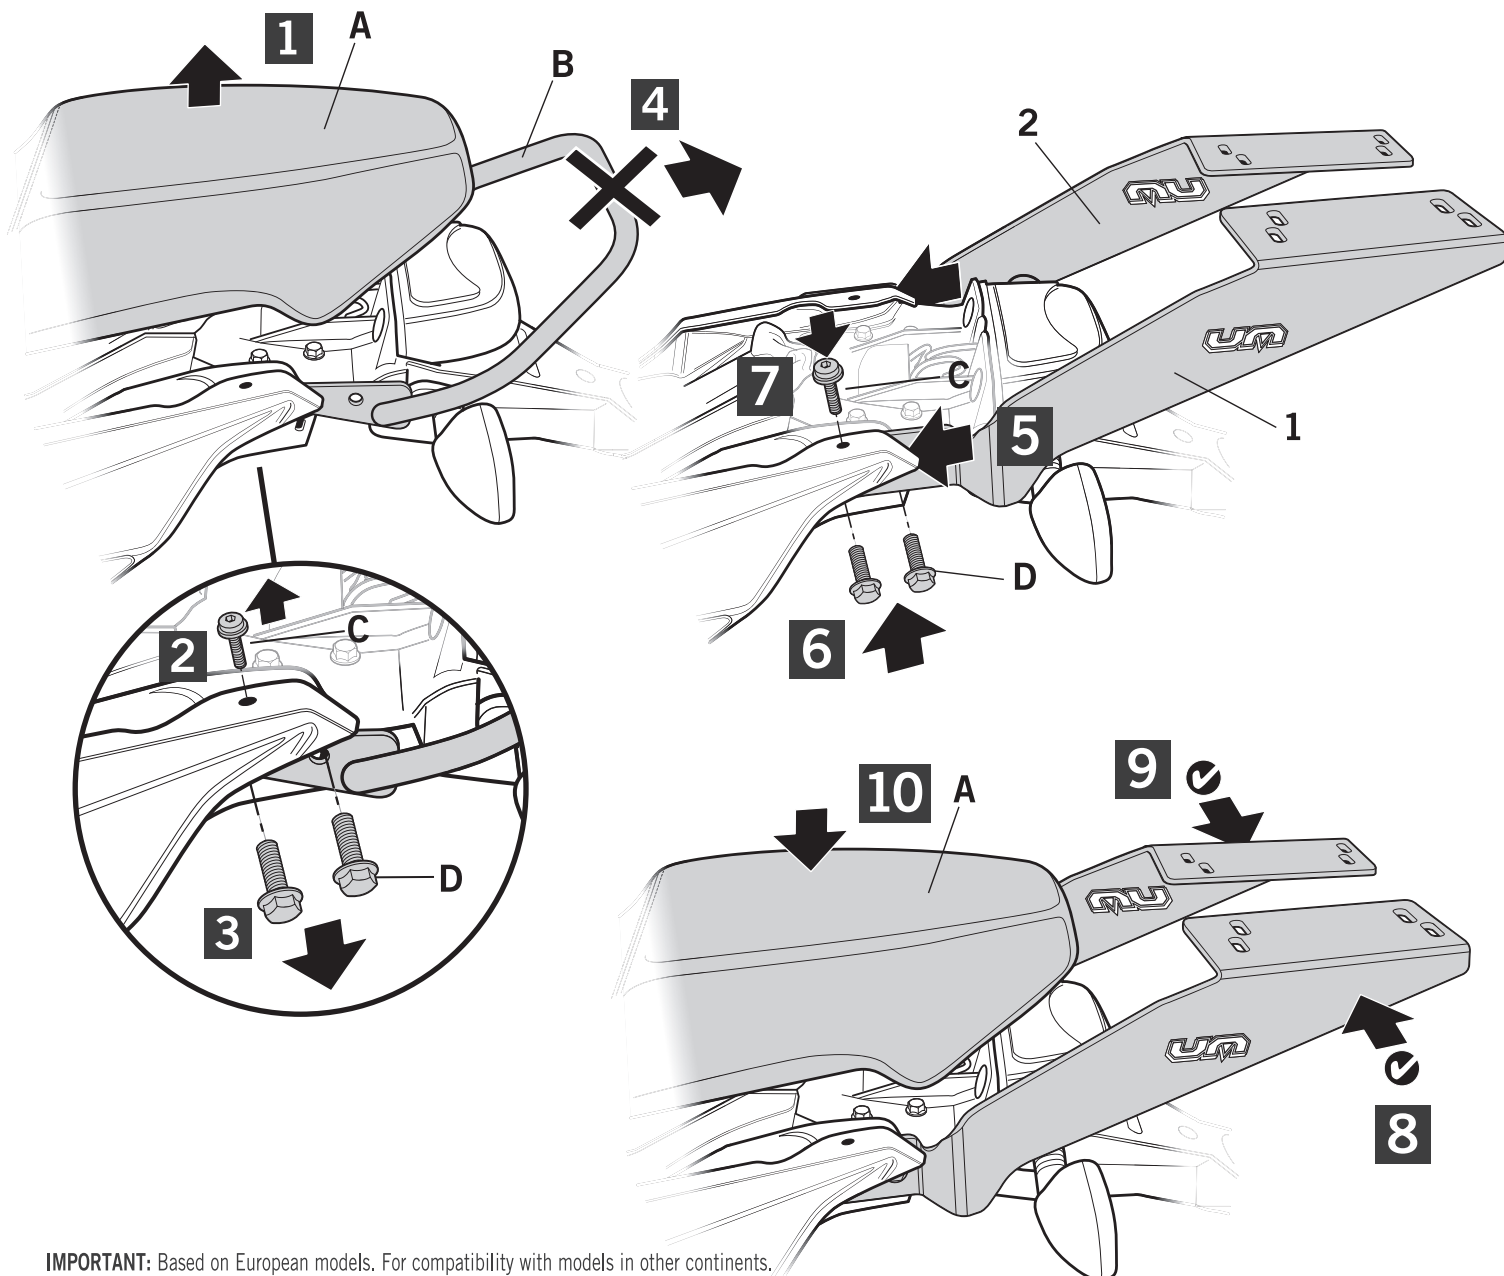

# UM RENEGADE SCRAMBLER 125 '18

KIT TOP U0SC18ST

## ! WARNING!

GB

Do not fully tighten the screws until it is ensured that the KIT is correctly attached and aligned.

IMPORTANT: Based on European models. For compatibility with models in other continents.