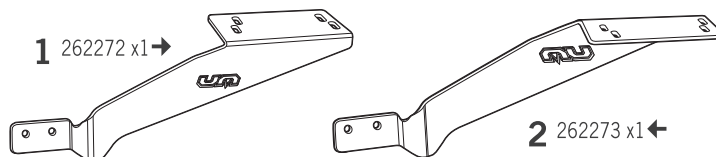

# UM RENEGADE SCRAMBLER 125 '18

KIT TOP U0SC18ST

## ! WARNING!

GB

Do not fully tighten the screws until it is ensured that the KIT is correctly attached and aligned.

IMPORTANT: Based on European models. For compatibility with models in other continents.