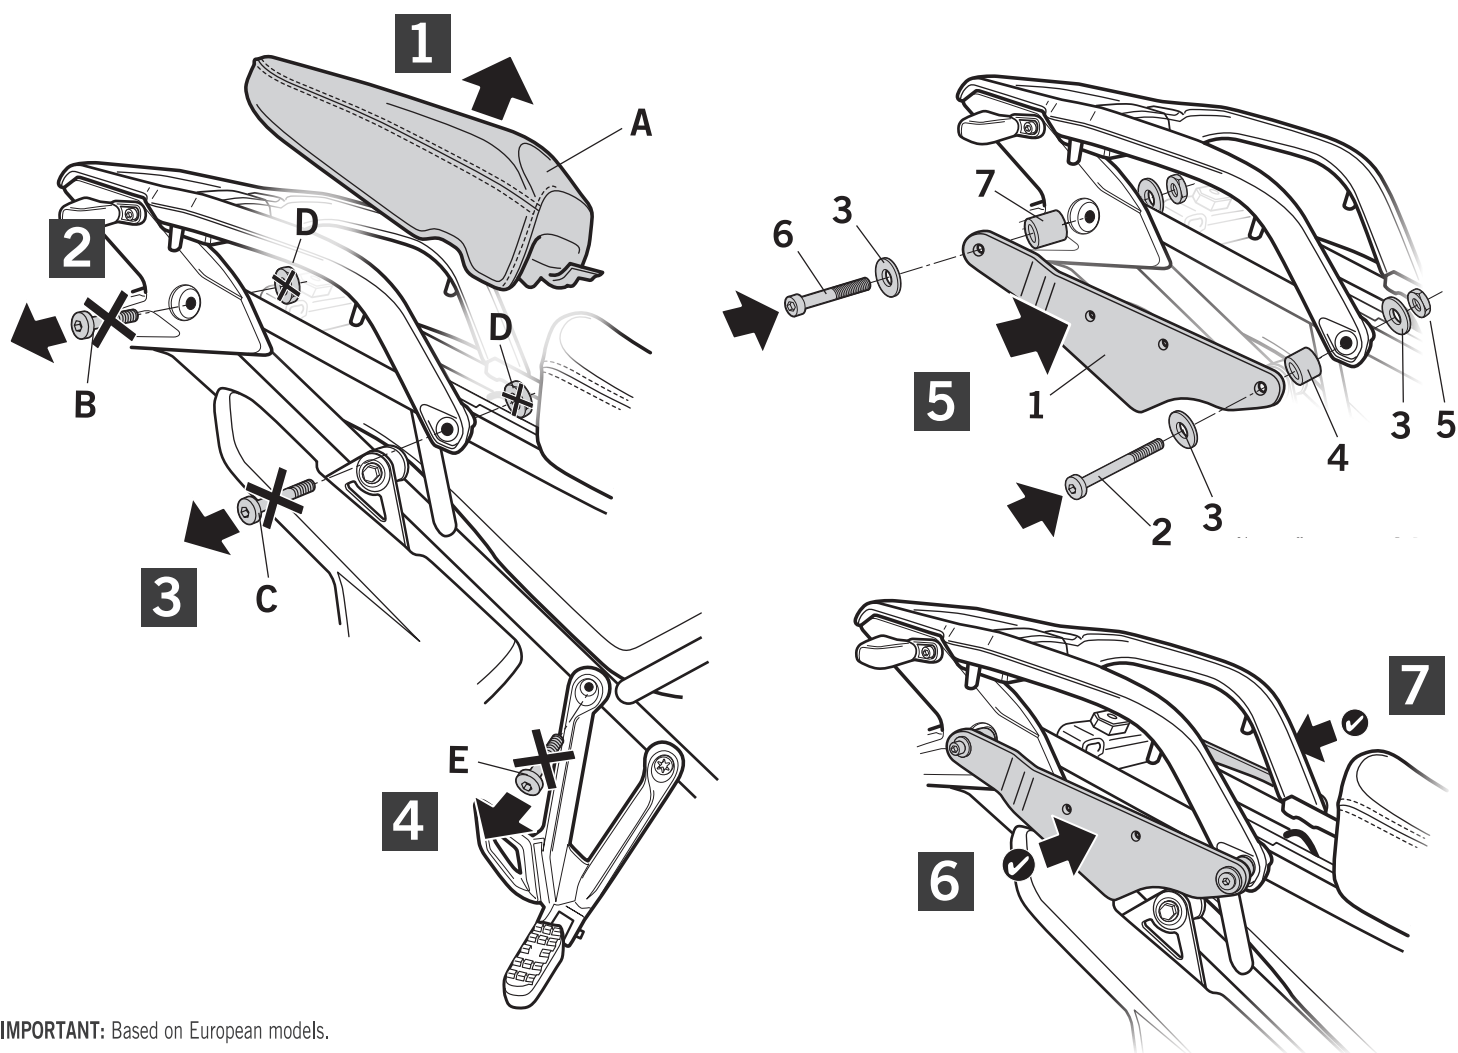

SHAD

TRIUMPH TIGER 900 / GT / RALLY '20
TOTG904P

! WARNING!

Compatible with TR47 / TR36 / SH35 / SH36

GB Do not fully tighten the screws until it is ensured that the KIT is correctly attached and aligned.

IMPORTANT: Based on European models.