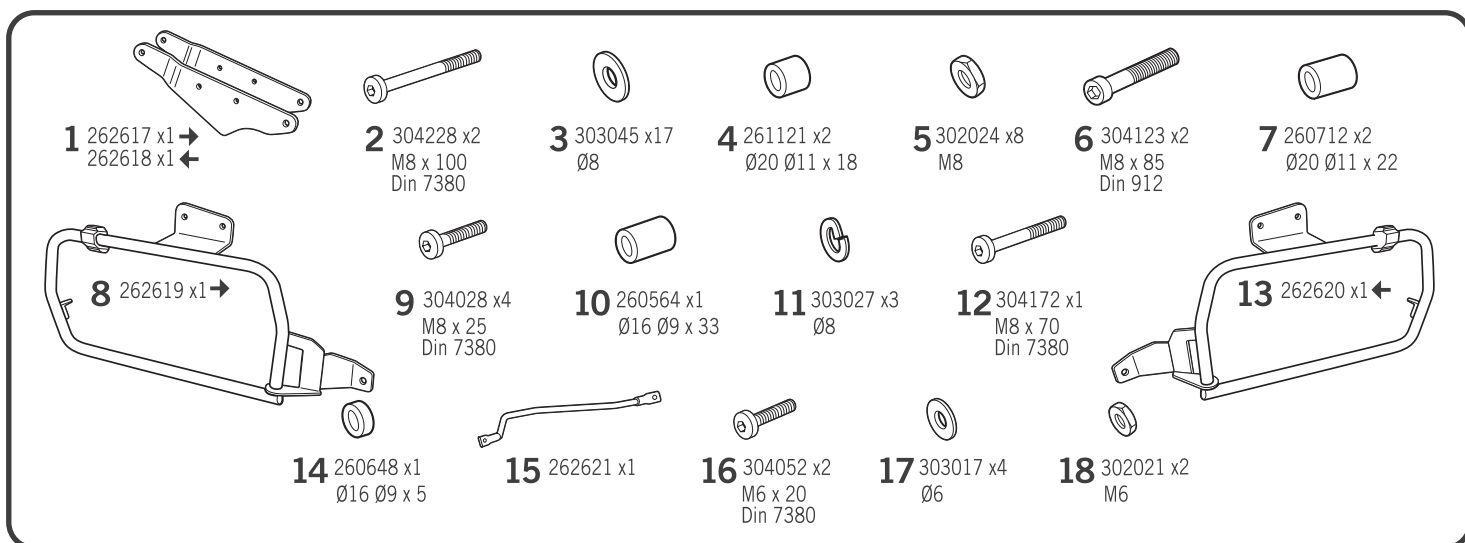

SHAD

TRIUMPH TIGER 900 / GT / RALLY '20
TOTG904P

! WARNING!

Compatible with TR47 / TR36 / SH35 / SH36

GB Do not fully tighten the screws until it is ensured that the KIT is correctly attached and aligned.

IMPORTANT: Based on European models.