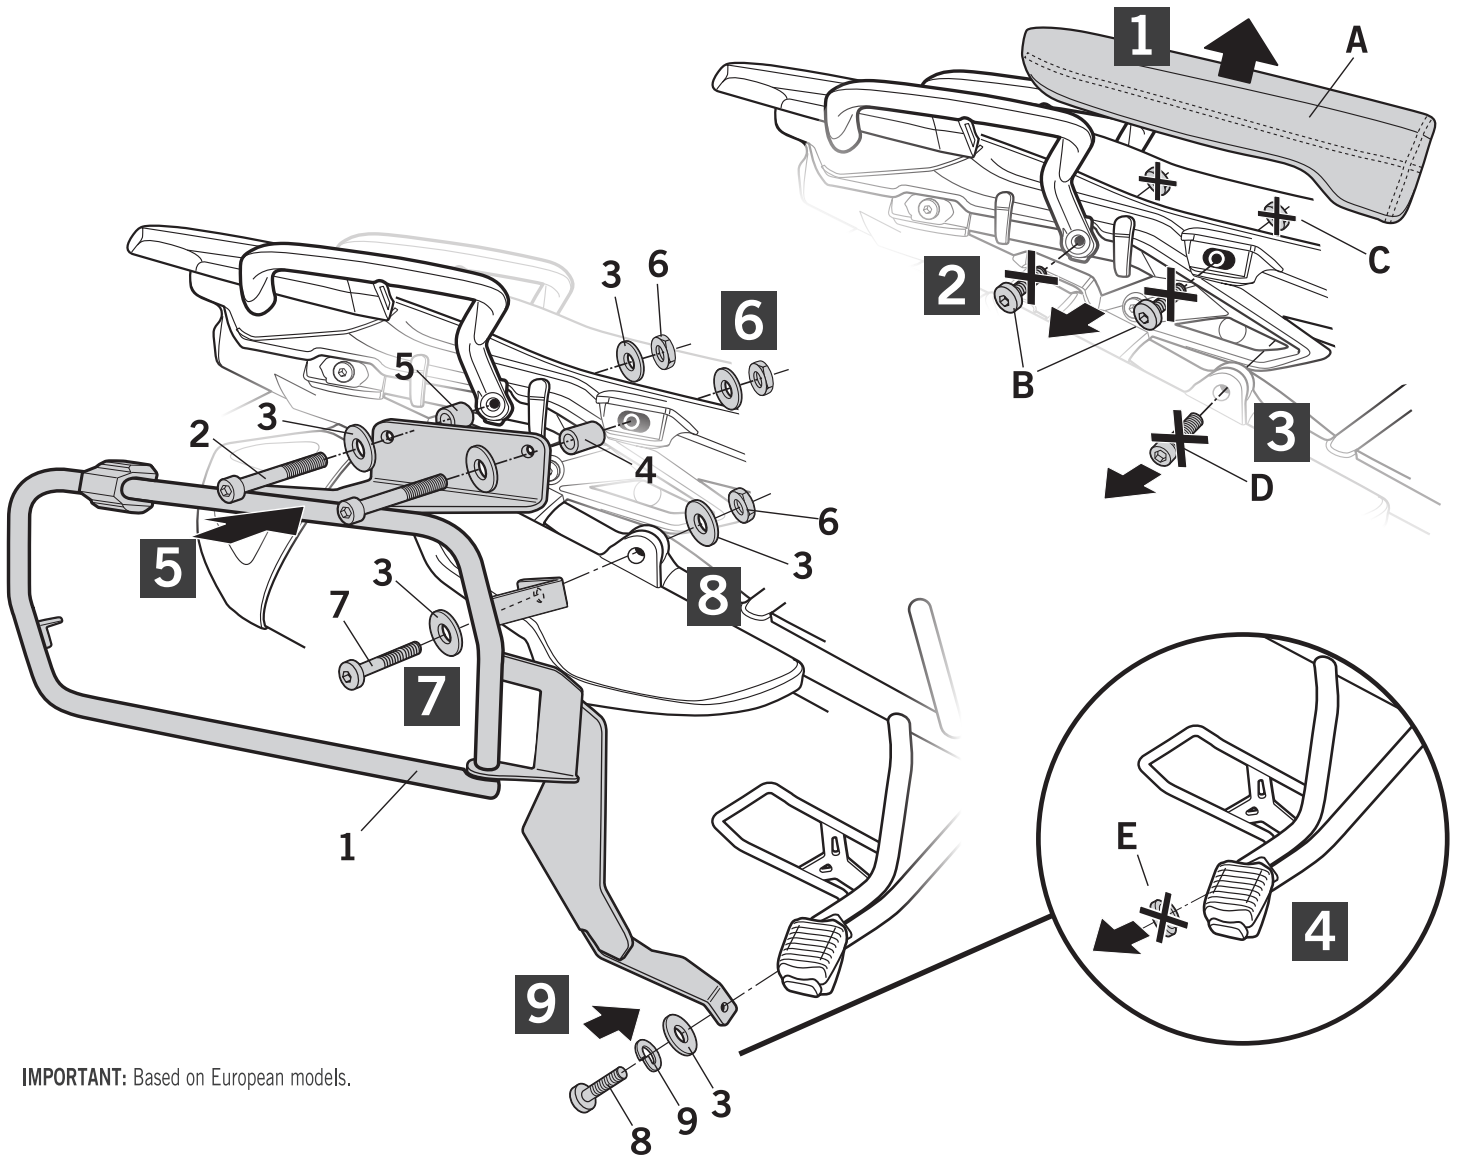

SHAD

TRIUMPH TIGER 800 / 800 XC/XR '11-'20
TOTG814P

! WARNING!

GB

Do not fully tighten the screws until it is ensured that the KIT is correctly attached and aligned.

IMPORTANT: Based on European models.