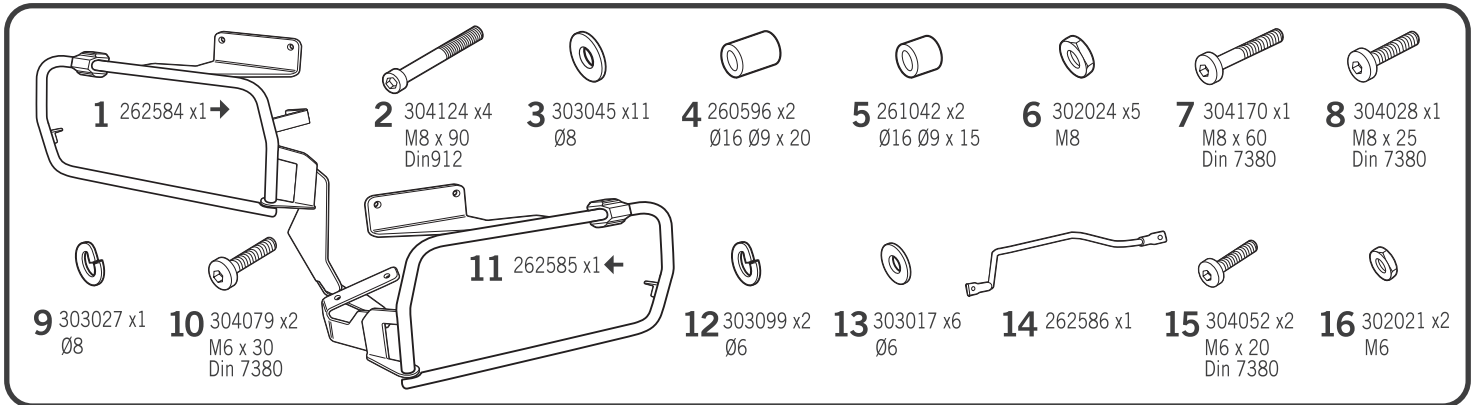

SHAD

TRIUMPH TIGER 800 / 800 XC/XR '11-'20
TOTG814P

! WARNING!

GB

Do not fully tighten the screws until it is ensured that the KIT is correctly attached and aligned.

IMPORTANT: Based on European models.