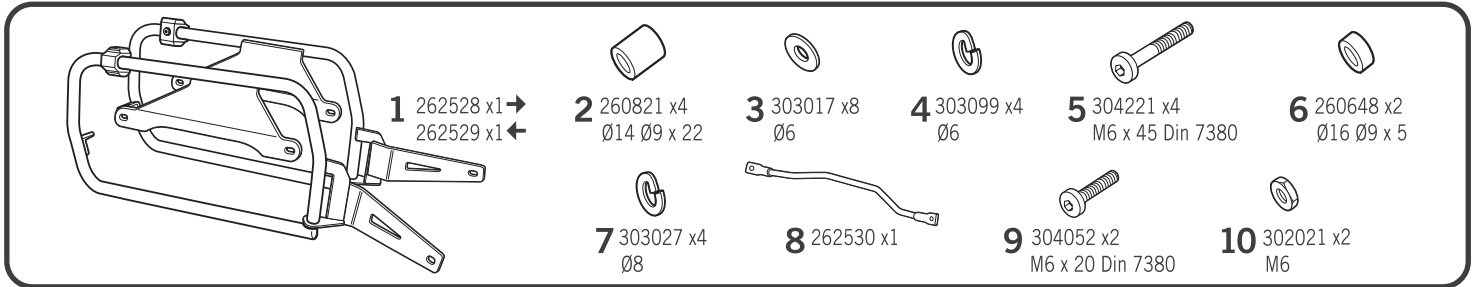

SHAD

SUZUKI V-STROM 650 '17-'20
S0VS694P

4P
SYSTEM

DESIGNED IN
BARCELONA

! WARNING!

Ⓒ Do not fully tighten the screws until it is ensured that the KIT is correctly attached and aligned.

IMPORTANT: Based on European models.