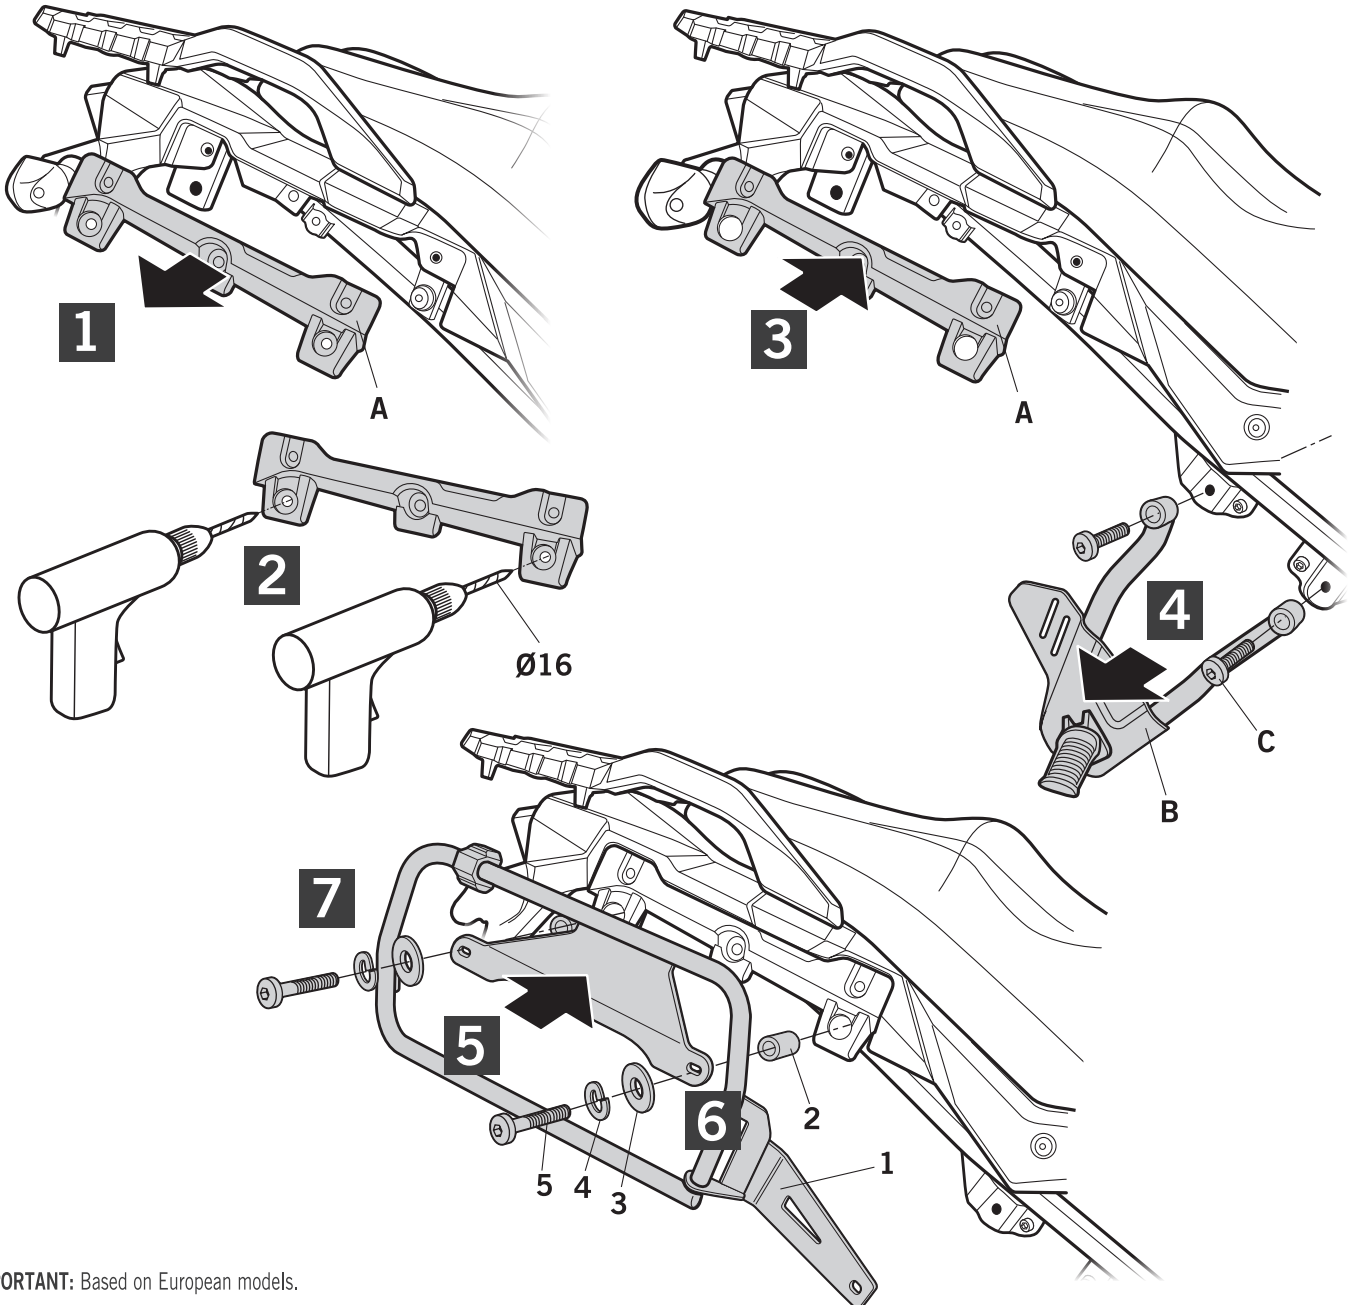

SHAD

SUZUKI V-STROM 650 '17-'20
S0VS694P

4P
SYSTEM

DESIGNED IN
BARCELONA

! WARNING!

Ⓒ Do not fully tighten the screws until it is ensured that the KIT is correctly attached and aligned.

IMPORTANT: Based on European models.