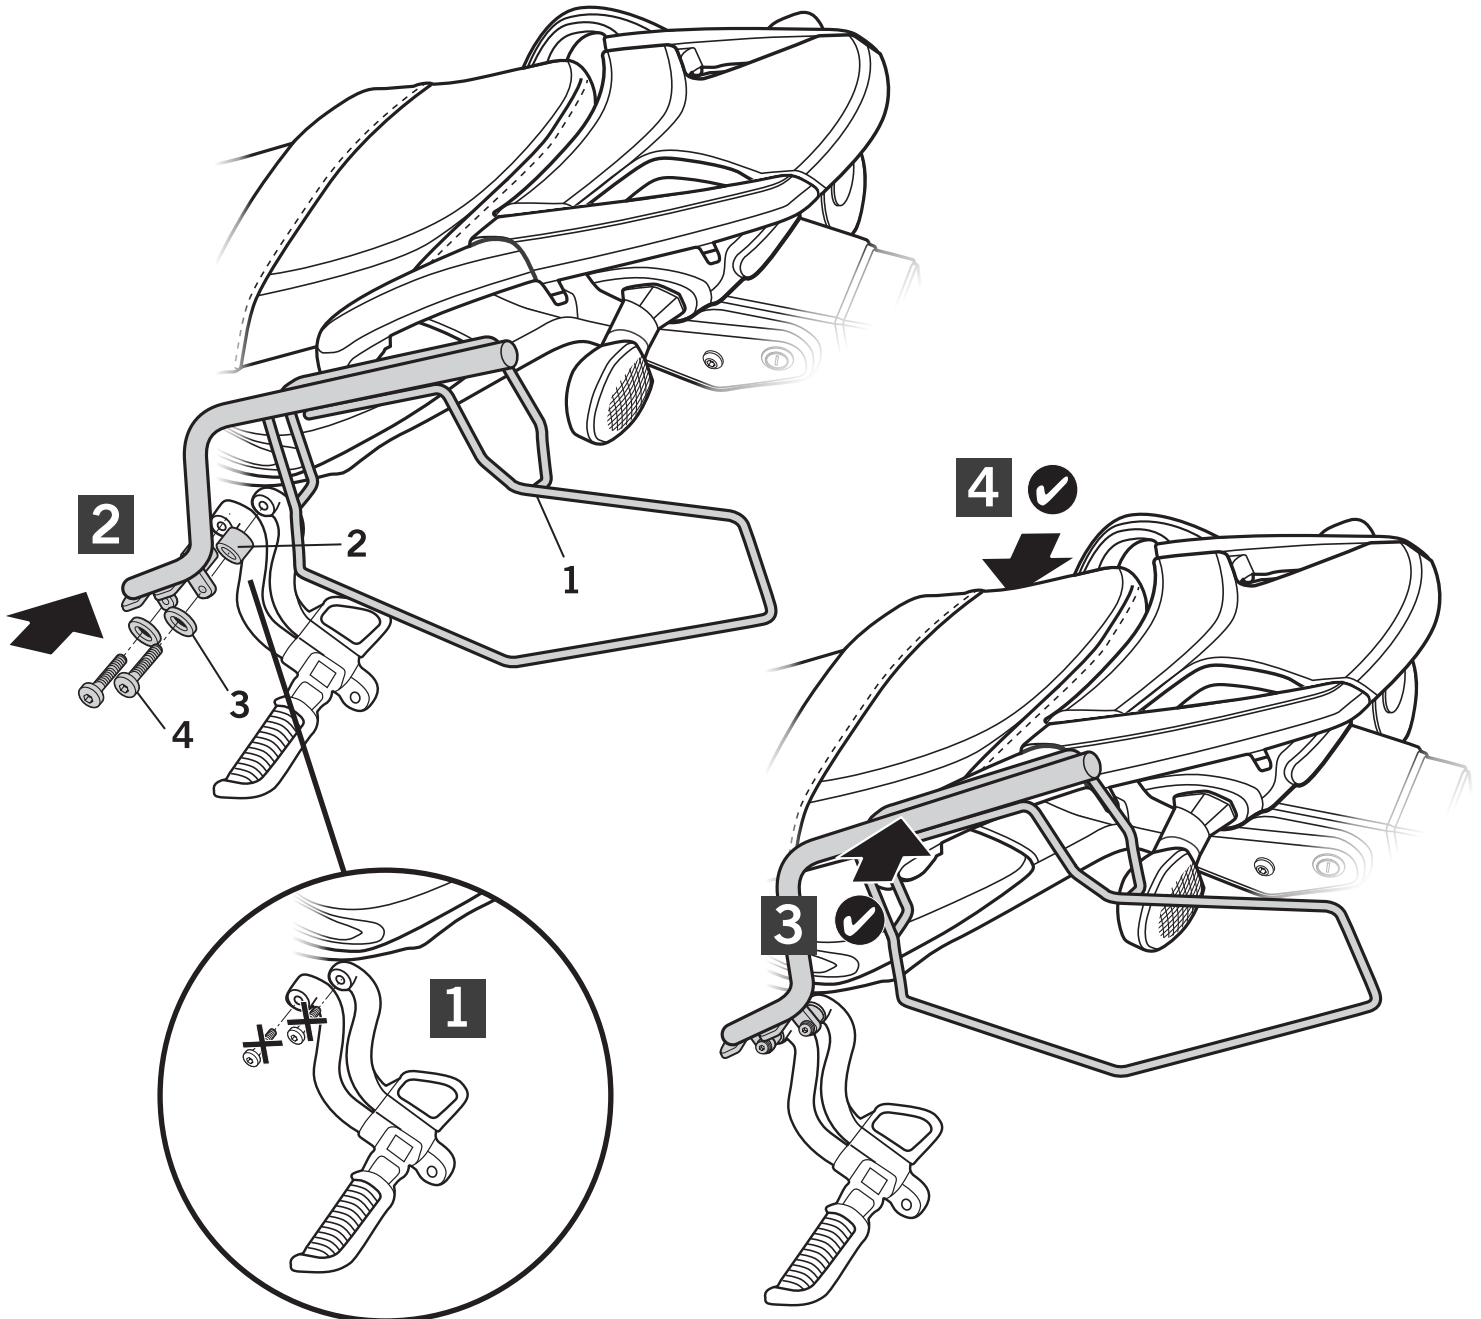

SHAD

SUZUKI V-STROM 650 '12

SIDE BAG HOLDER SOVS62SE

1 261827 x1 →
261828 x1 ←

2 260927 x4
Ø14 Ø9 x 15

3 303045 x4
Ø8

4 304170 x4
M8 x 60 Din 7380

WARNING!

GB

Do not fully tighten the screws until it is ensured that the KIT is correctly attached and aligned.

Shop for other luggage systems & saddlebags more on our website.