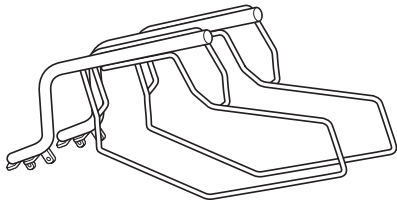

SHAD

SUZUKI V-STROM 650 '12

SIDE BAG HOLDER SOVS62SE

1 261827 x1 →
261828 x1 ←

2 260927 x4
Ø14 Ø9 x 15

3 303045 x4
Ø8

4 304170 x4
M8 x 60 Din 7380

WARNING!

GB

Do not fully tighten the screws until it is ensured that the KIT is correctly attached and aligned.

Shop for other luggage systems & saddlebags more on our website.