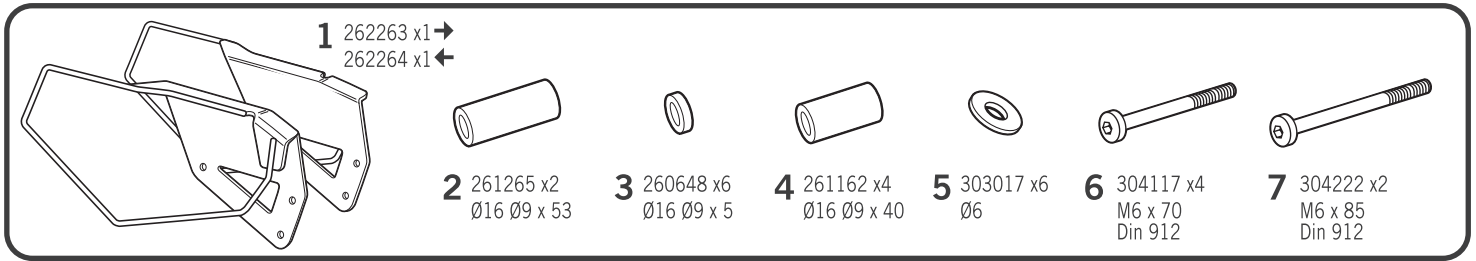

SHAD

SUZUKI V-STROM 1000 XT '18 KIT SIDE BAG HOLDER SOVS14SE

! WARNING!

GB Do not fully tighten the screws until it is ensured that the KIT is correctly attached and aligned.

IMPORTANT: Based on European models.