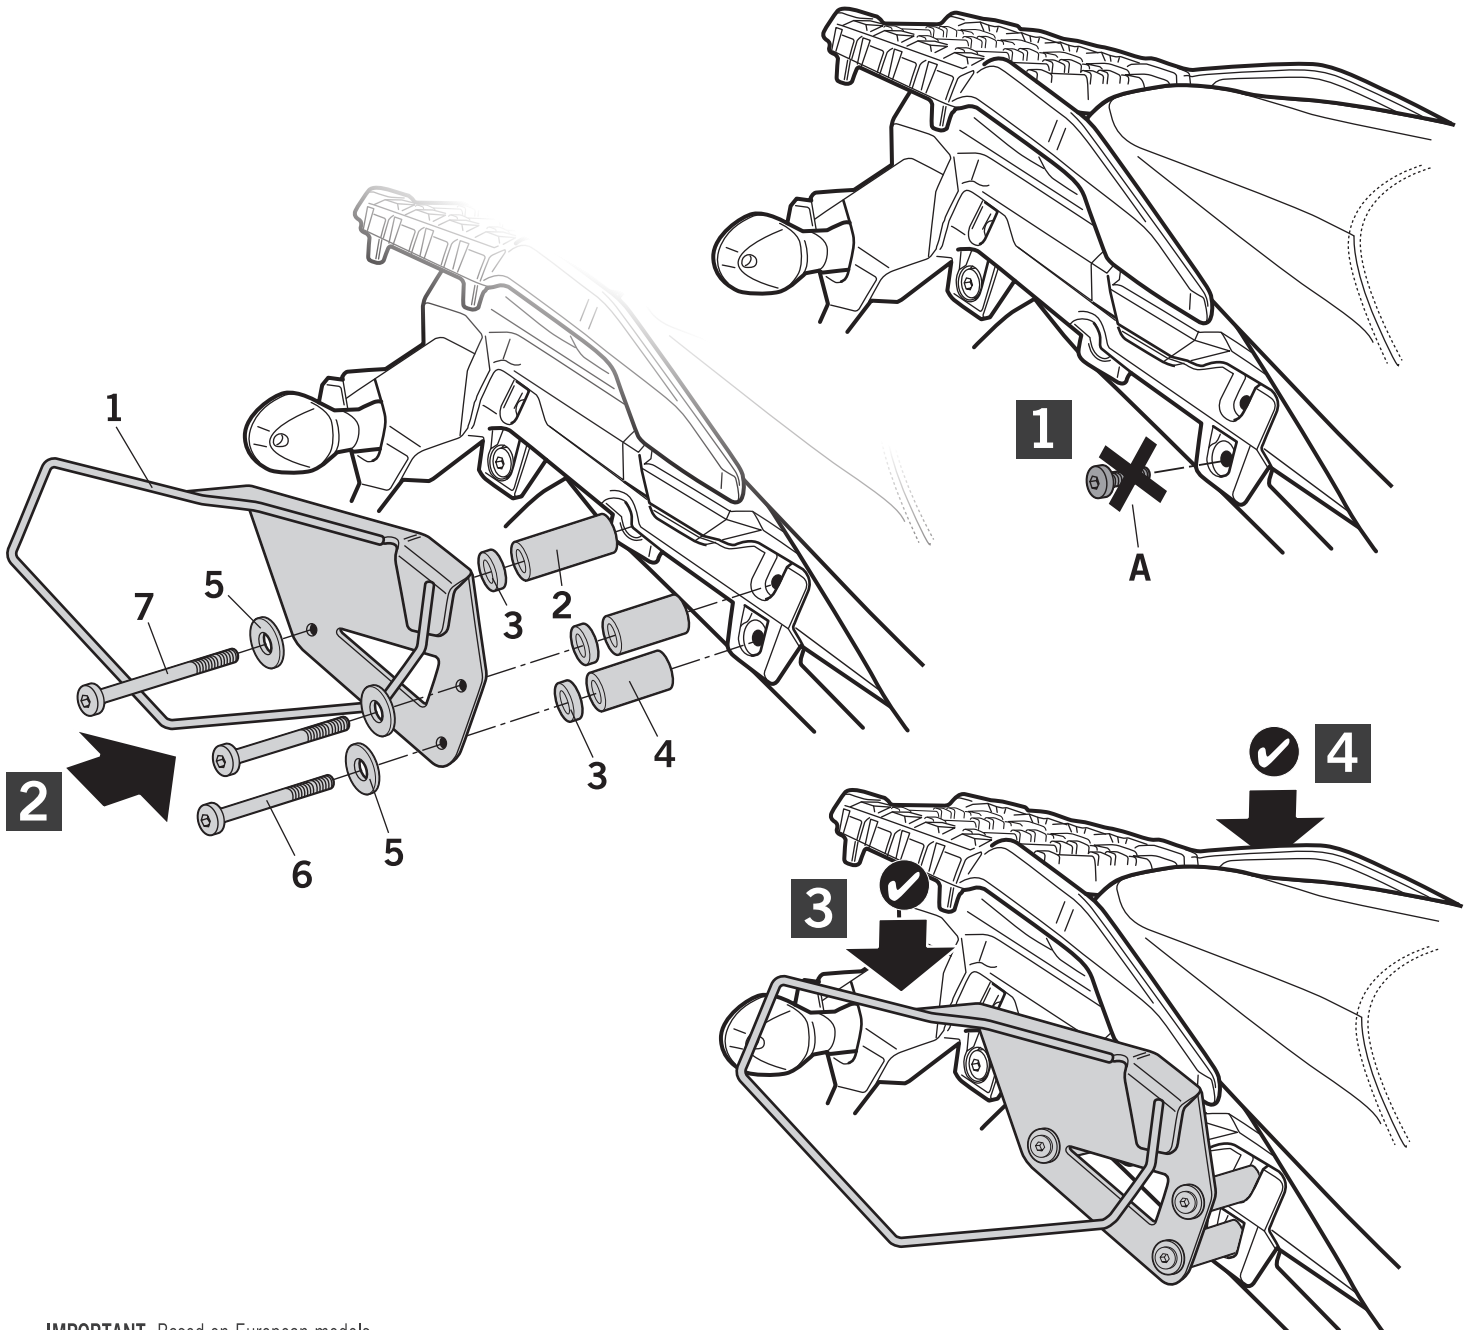

SHAD

SUZUKI V-STROM 1000 XT '18 KIT SIDE BAG HOLDER SOVS14SE

! WARNING!

GB Do not fully tighten the screws until it is ensured that the KIT is correctly attached and aligned.

IMPORTANT: Based on European models.