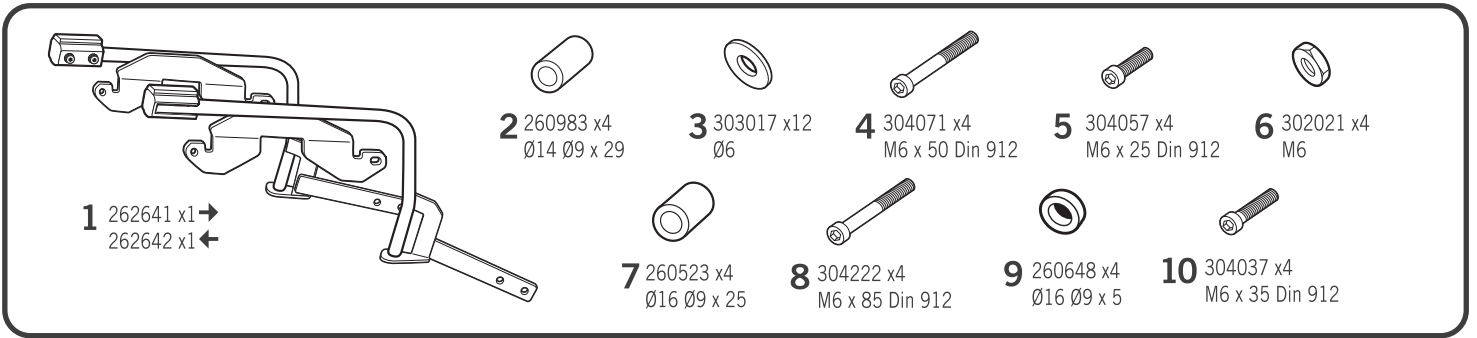

# SHAD

SUZUKI V-STROM 1000 '14-'19  
 SUZUKI V-STROM 1050 '20 / 1050 XT '20

SOVS10IF

## ! WARNING!

Ⓞ Do not fully tighten the screws until it is ensured that the KIT is correctly attached and aligned.