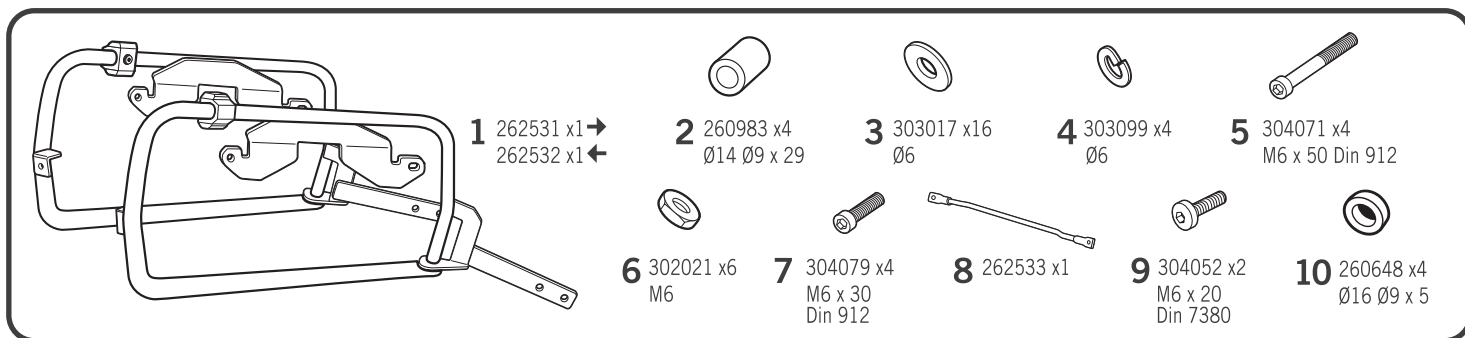

SHAD

SUZUKI V-STROM 1000 '14-'19 SUZUKI V-STROM 1050 '20 / 1050 XT '20

SOVS104P

! WARNING!

(GB) Do not fully tighten the screws until it is ensured that the KIT is correctly attached and aligned.

IMPORTANT: Based on European models.