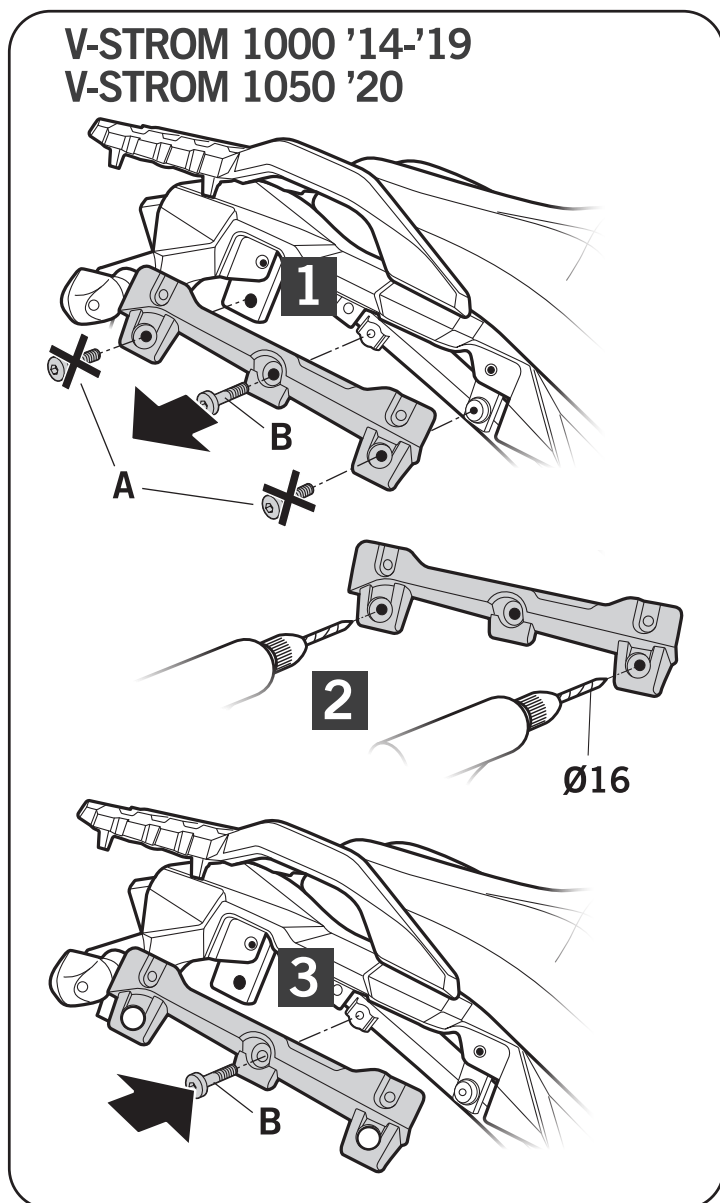

SHAD

SUZUKI V-STROM 1000 '14-'19 SUZUKI V-STROM 1050 '20 / 1050 XT '20

SOVS104P

! WARNING!

(GB) Do not fully tighten the screws until it is ensured that the KIT is correctly attached and aligned.

IMPORTANT: Based on European models.