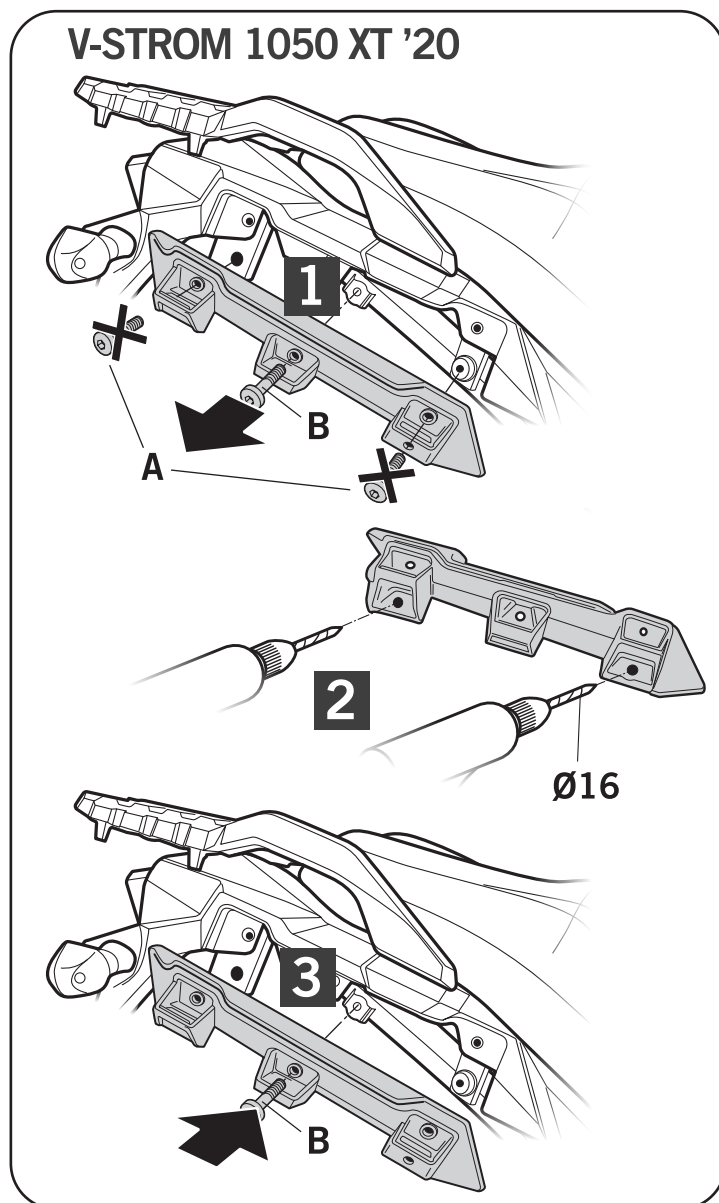

SHAD

SUZUKI V-STROM 1000 '14-'19 SUZUKI V-STROM 1050 '20 / 1050 XT '20

SOVS104P

! WARNING!

(GB) Do not fully tighten the screws until it is ensured that the KIT is correctly attached and aligned.

IMPORTANT: Based on European models.