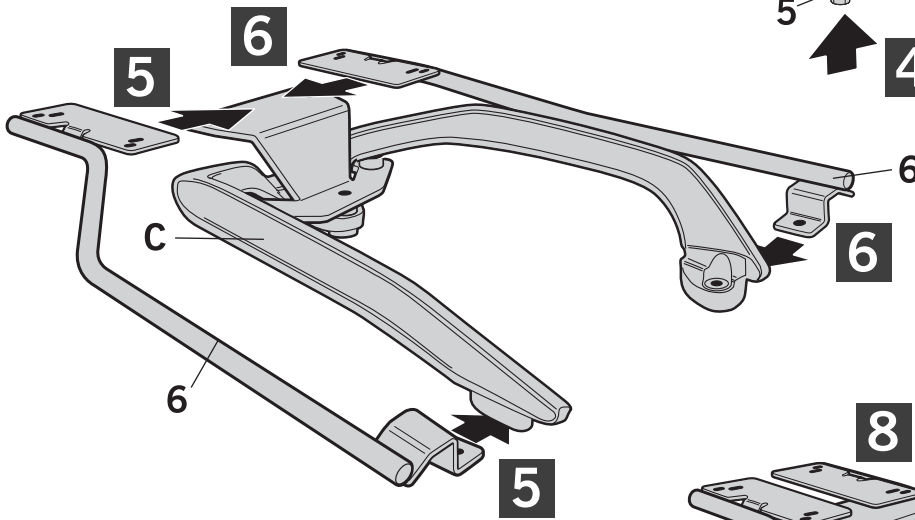

SHAD

SYM MAXSYM 400 '21 TOP MASTER SOMS41ST

WARNING!

GB

Do not fully tighten the screws until it is ensured that the KIT is correctly attached and aligned.

IMPORTANT: Based on European models.

E-F-G-H
Components not included, use those of the top case.