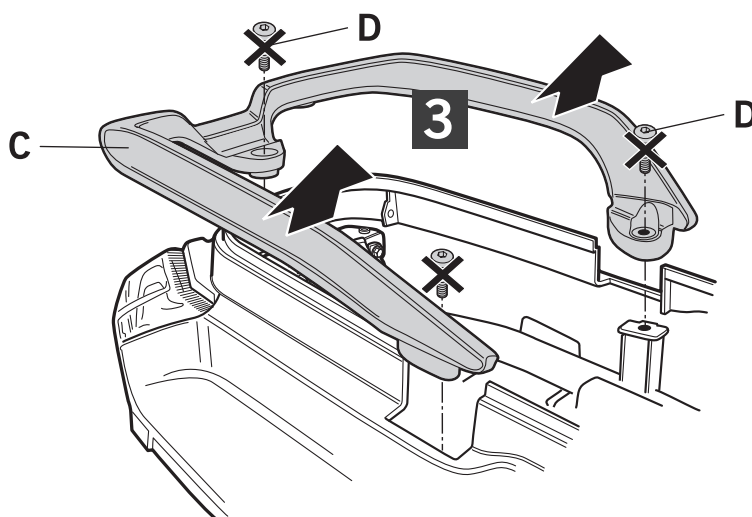

SHAD

SYM MAXSYM 400 '21 TOP MASTER SOMS41ST

WARNING!

GB

Do not fully tighten the screws until it is ensured that the KIT is correctly attached and aligned.

IMPORTANT: Based on European models.

E-F-G-H
Components not included, use those of the top case.