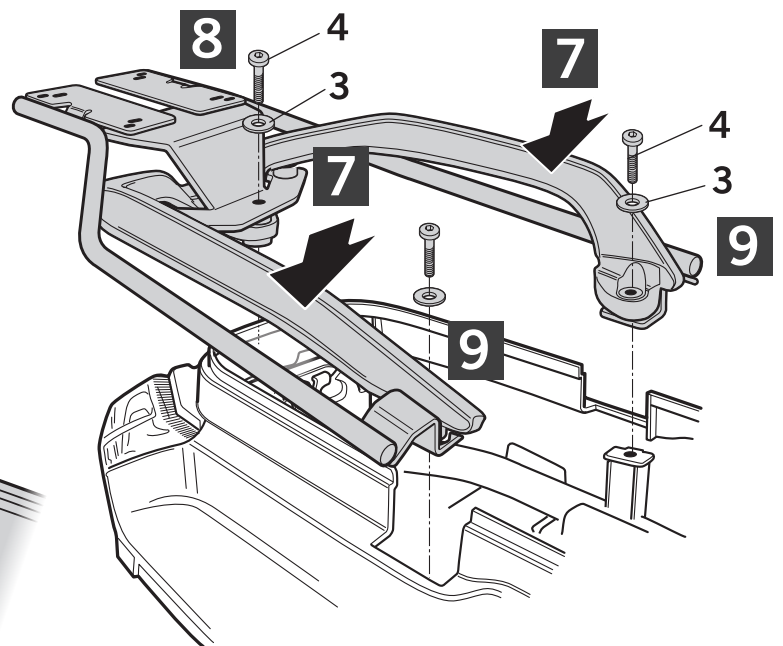

SHAD

SYM MAXSYM 400 '21 TOP MASTER SOMS41ST

WARNING!

GB

Do not fully tighten the screws until it is ensured that the KIT is correctly attached and aligned.

IMPORTANT: Based on European models.

E-F-G-H
Components not included, use those of the top case.