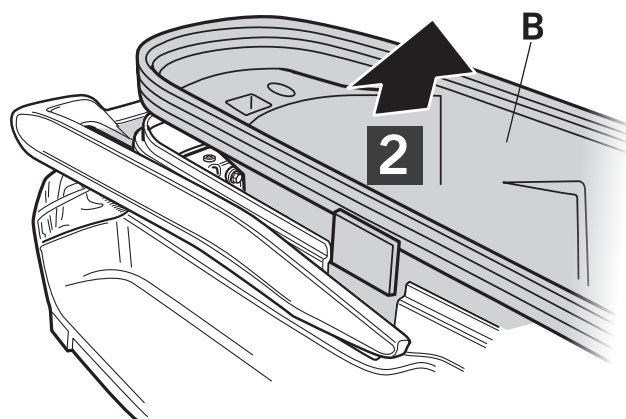

SHAD

SYM MAXSYM 400 '21 TOP MASTER SOMS41ST

WARNING!

GB

Do not fully tighten the screws until it is ensured that the KIT is correctly attached and aligned.

IMPORTANT: Based on European models.

E-F-G-H
Components not included, use those of the top case.