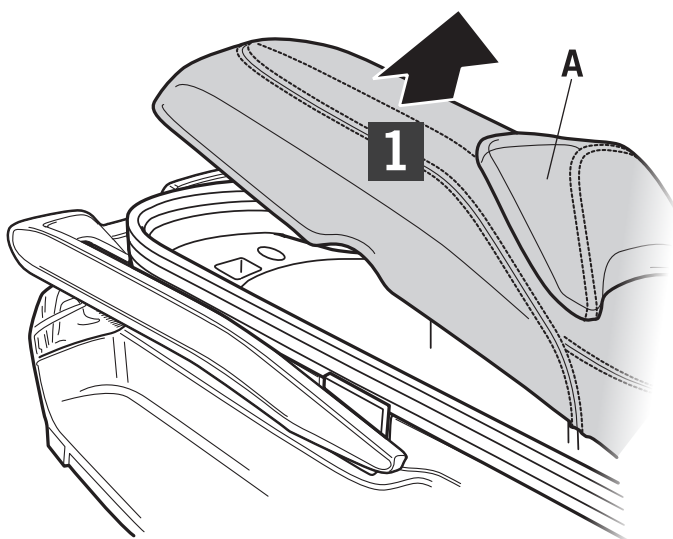

SHAD

SYM MAXSYM 400 '21 TOP MASTER SOMS41ST

WARNING!

GB

Do not fully tighten the screws until it is ensured that the KIT is correctly attached and aligned.

IMPORTANT: Based on European models.

E-F-G-H
Components not included, use those of the top case.