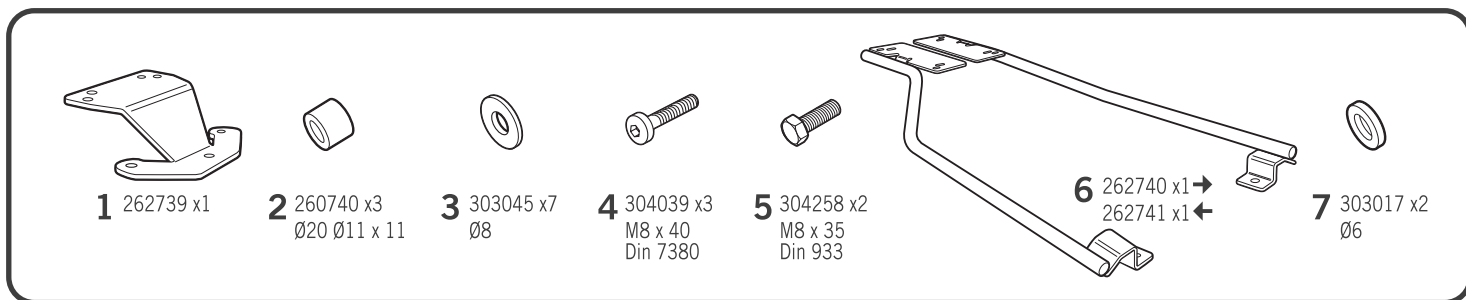

SHAD

SYM MAXSYM 400 '21 TOP MASTER SOMS41ST

WARNING!

GB

Do not fully tighten the screws until it is ensured that the KIT is correctly attached and aligned.

IMPORTANT: Based on European models.

E-F-G-H
Components not included, use those of the top case.