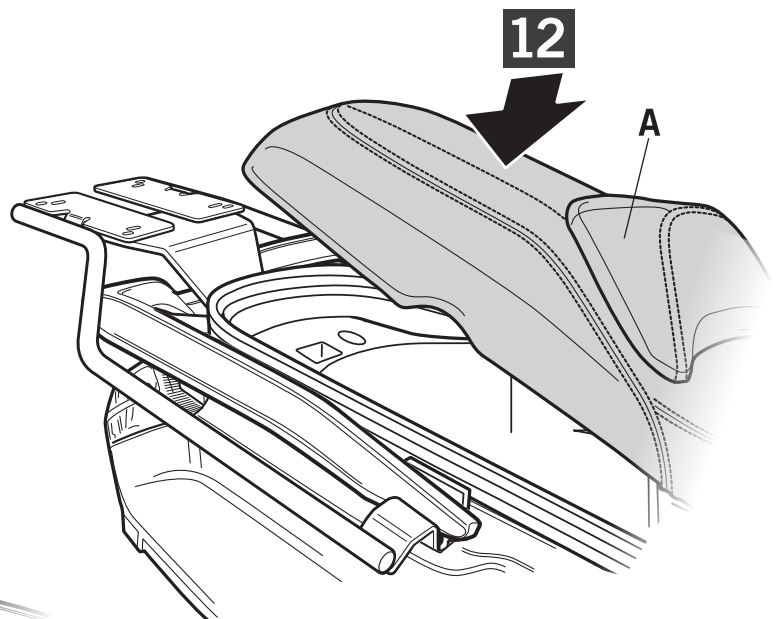

SHAD

SYM MAXSYM 400 '21 TOP MASTER SOMS41ST

WARNING!

GB

Do not fully tighten the screws until it is ensured that the KIT is correctly attached and aligned.

IMPORTANT: Based on European models.

E-F-G-H
Components not included, use those of the top case.