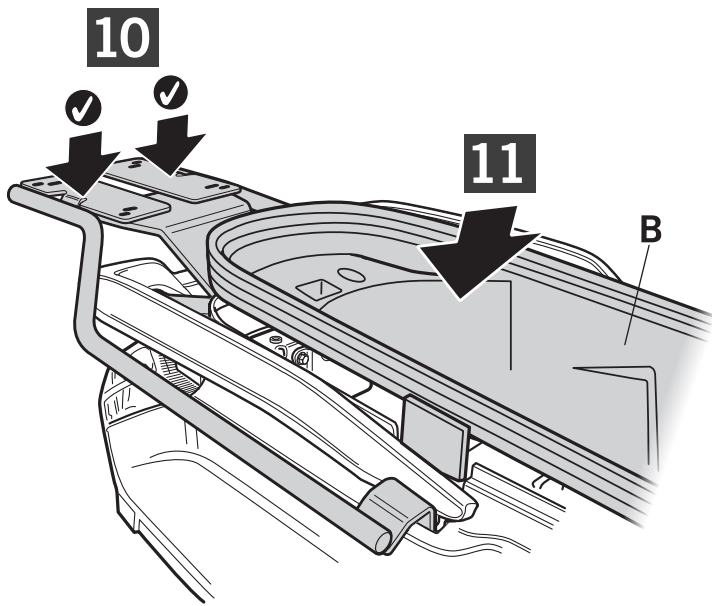

SHAD

SYM MAXSYM 400 '21 TOP MASTER SOMS41ST

WARNING!

GB

Do not fully tighten the screws until it is ensured that the KIT is correctly attached and aligned.

IMPORTANT: Based on European models.

E-F-G-H
Components not included, use those of the top case.