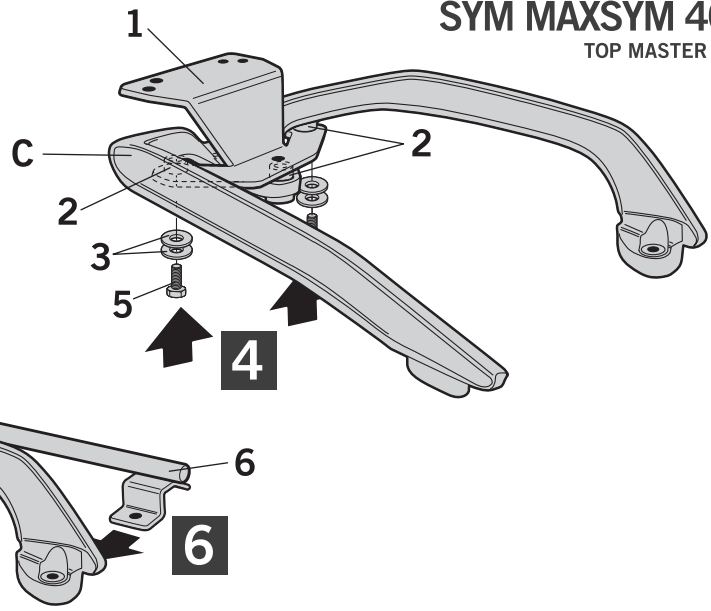

SHAD

SYM MAXSYM 400 '21 TOP MASTER SOMS41ST

WARNING!

GB

Do not fully tighten the screws until it is ensured that the KIT is correctly attached and aligned.

IMPORTANT: Based on European models.

E-F-G-H
Components not included, use those of the top case.