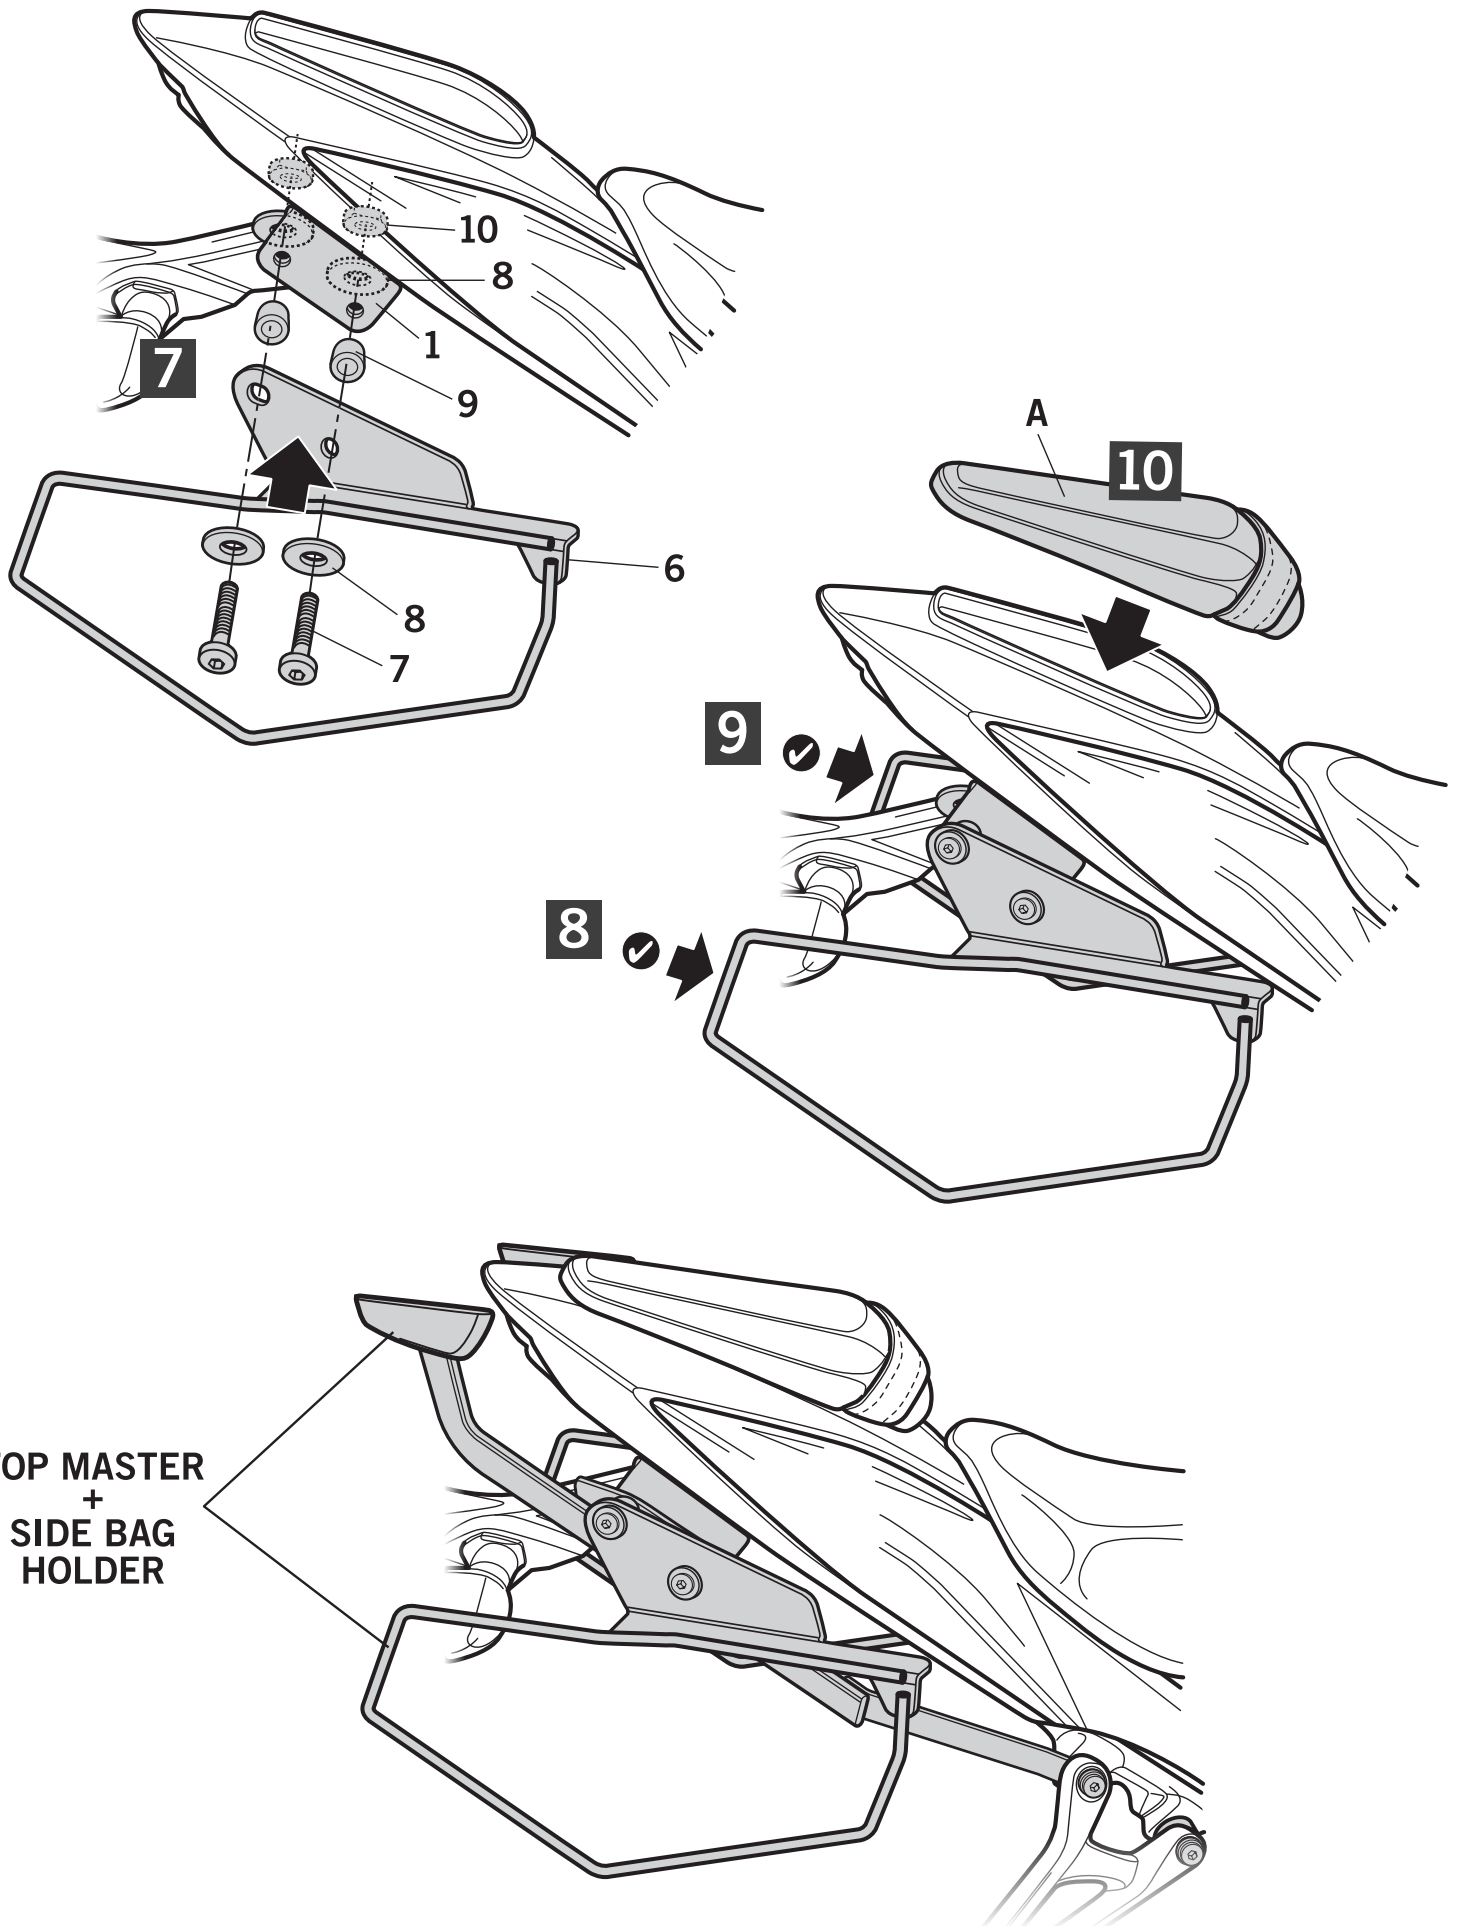

SHAD

SUZUKI GSX 750S '17 SIDE BAG HOLDER SOGR77SE

6 262217 x1 →
262218 x1 ←

1 262134 x1

2 304201 x4
M6 x 40 Din 7380

3 303000 x2
Ø6

4 260213 x4
Ø16 Ø9 x 12

5 303017 x2
Ø6

7 304039 x4
M8 x 40 Din 7380

8 303045 x8
Ø8

9 261042 x4
Ø16 Ø9 x 15

10 302024 x4
M8

! WARNING!

GB

Do not fully tighten the screws until it is ensured that the KIT is correctly attached and aligned.

ATTENTION: For a full equip assembly, mount the side bag holder system after the top master

IMPORTANT: Based on European models.

TOP MASTER
+
SIDE BAG
HOLDER