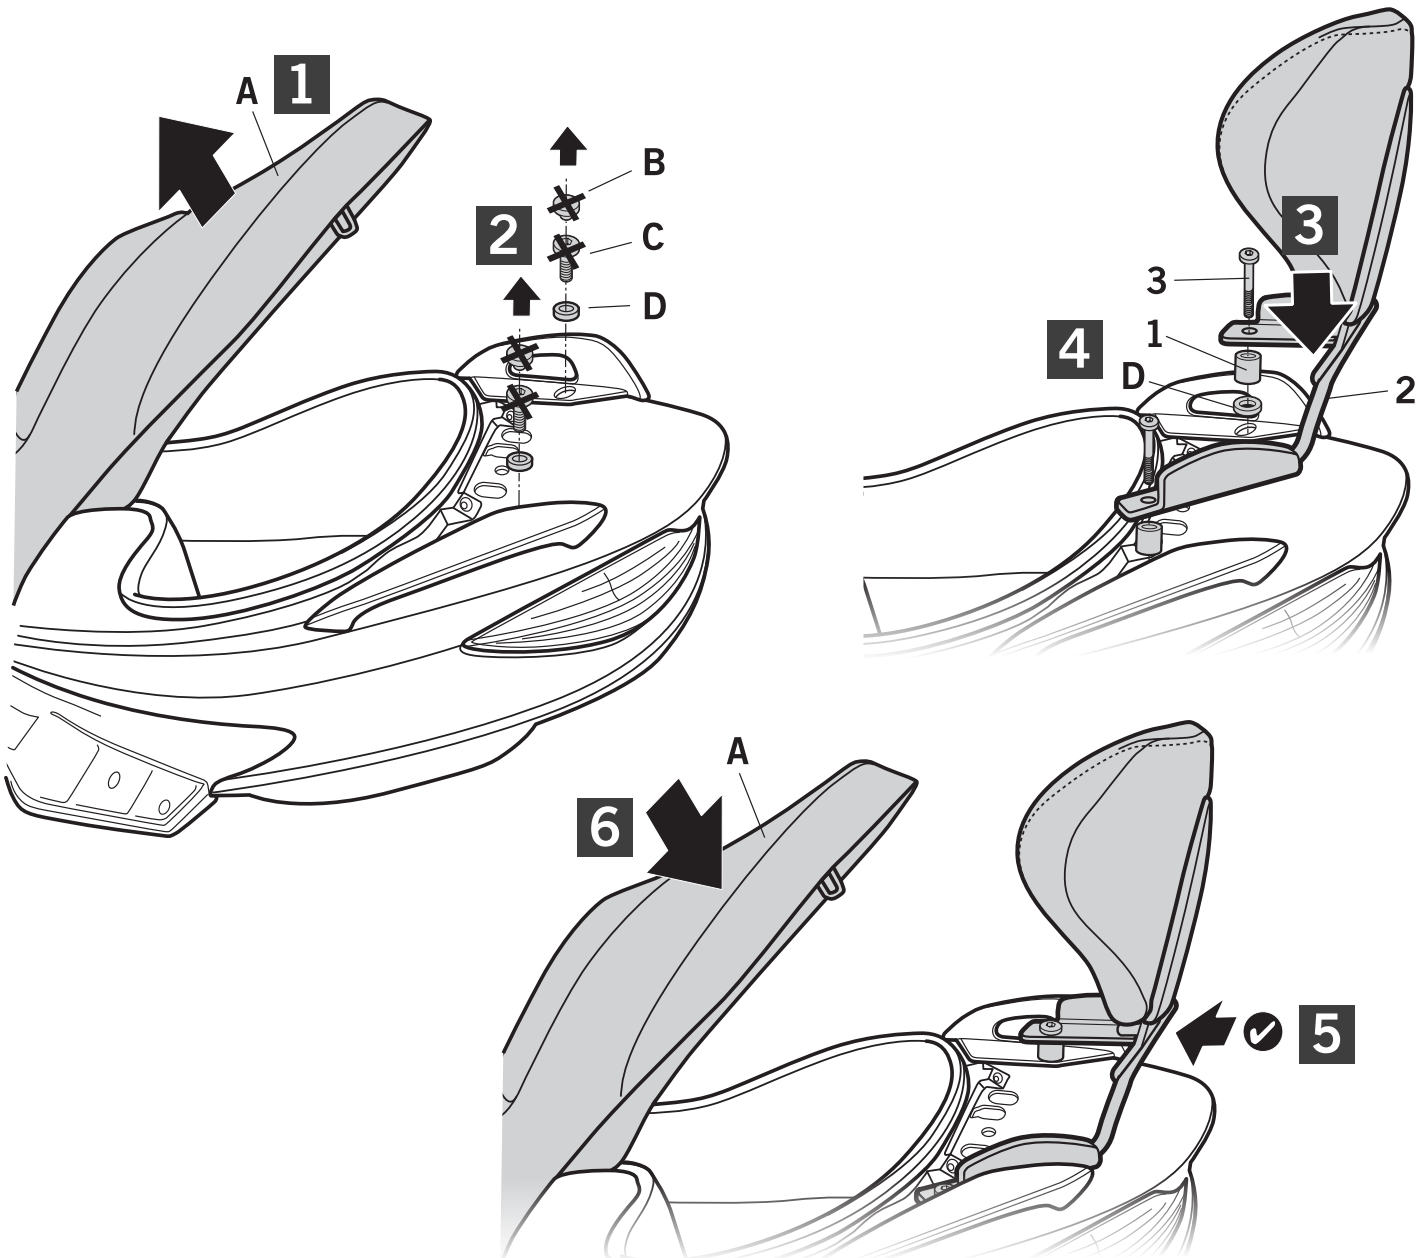

SHAD

SUZUKI BURGMAN 125/200 '07

KIT RESPALDO SOBR17RV

1 261029 x2
Ø20 Ø10 x 15

2 261772 x1

3 304032 x2
M8 x 50 Din 7991

! NOT INCLUDED

! WARNING!

GB

To complete the set, remember to purchase the backrest with your preferred color. Do not fully tighten. Do not fully tighten the screws until it is ensured that the KIT is correctly attached and aligned.