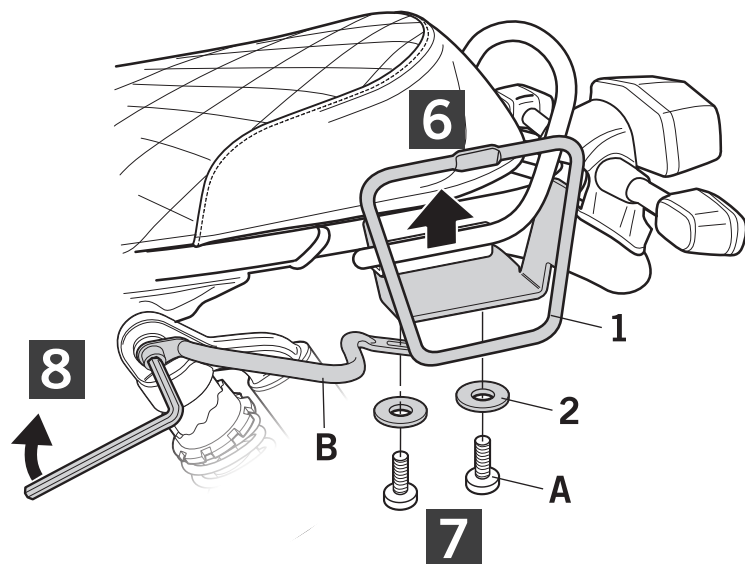

## ROYAL ENFIELD INTERCEPTOR 650 '19- CAFE RACER RONT69SR

1 262690 x1 →  
262691 x1 ←

2 303045 x4  
Ø8

### WARNING!

Ⓞ Do not fully tighten the screws until it is ensured that the KIT is correctly attached and aligned.

IMPORTANT: Based on European models.

Learn more about motorcycle luggage systems and saddlebags we have.