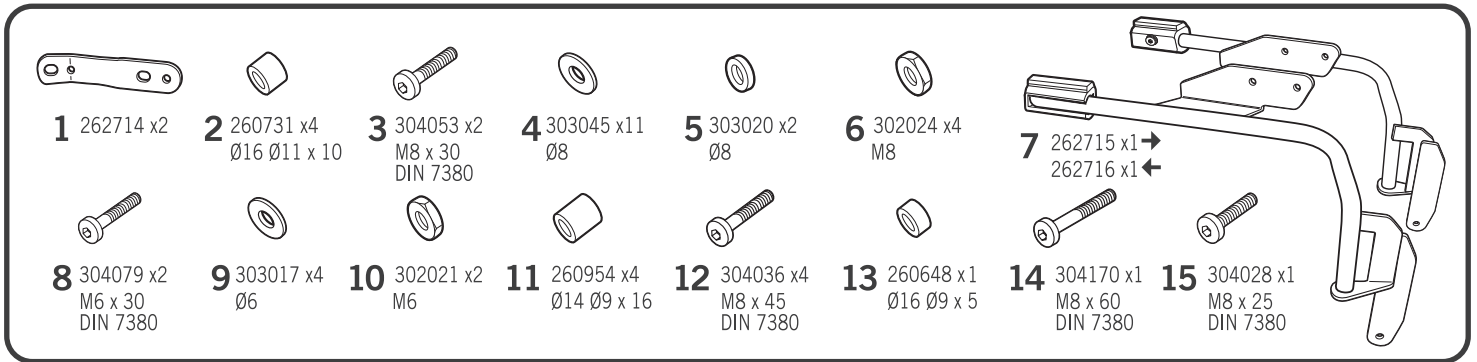

SHAD

ROYAL ENFIELD HIMALAYAN 410 '18- ROHM49IF

! WARNING!

(GB)

Do not fully tighten the screws until it is ensured that the KIT is correctly attached and aligned.

IMPORTANT: Based on European models.